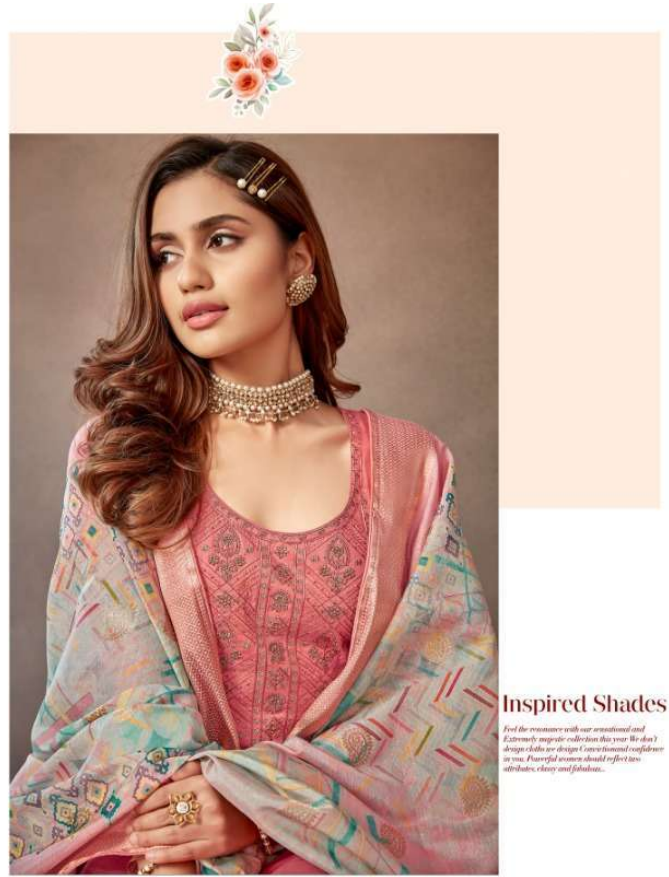

Inspired Shades

575 - 004