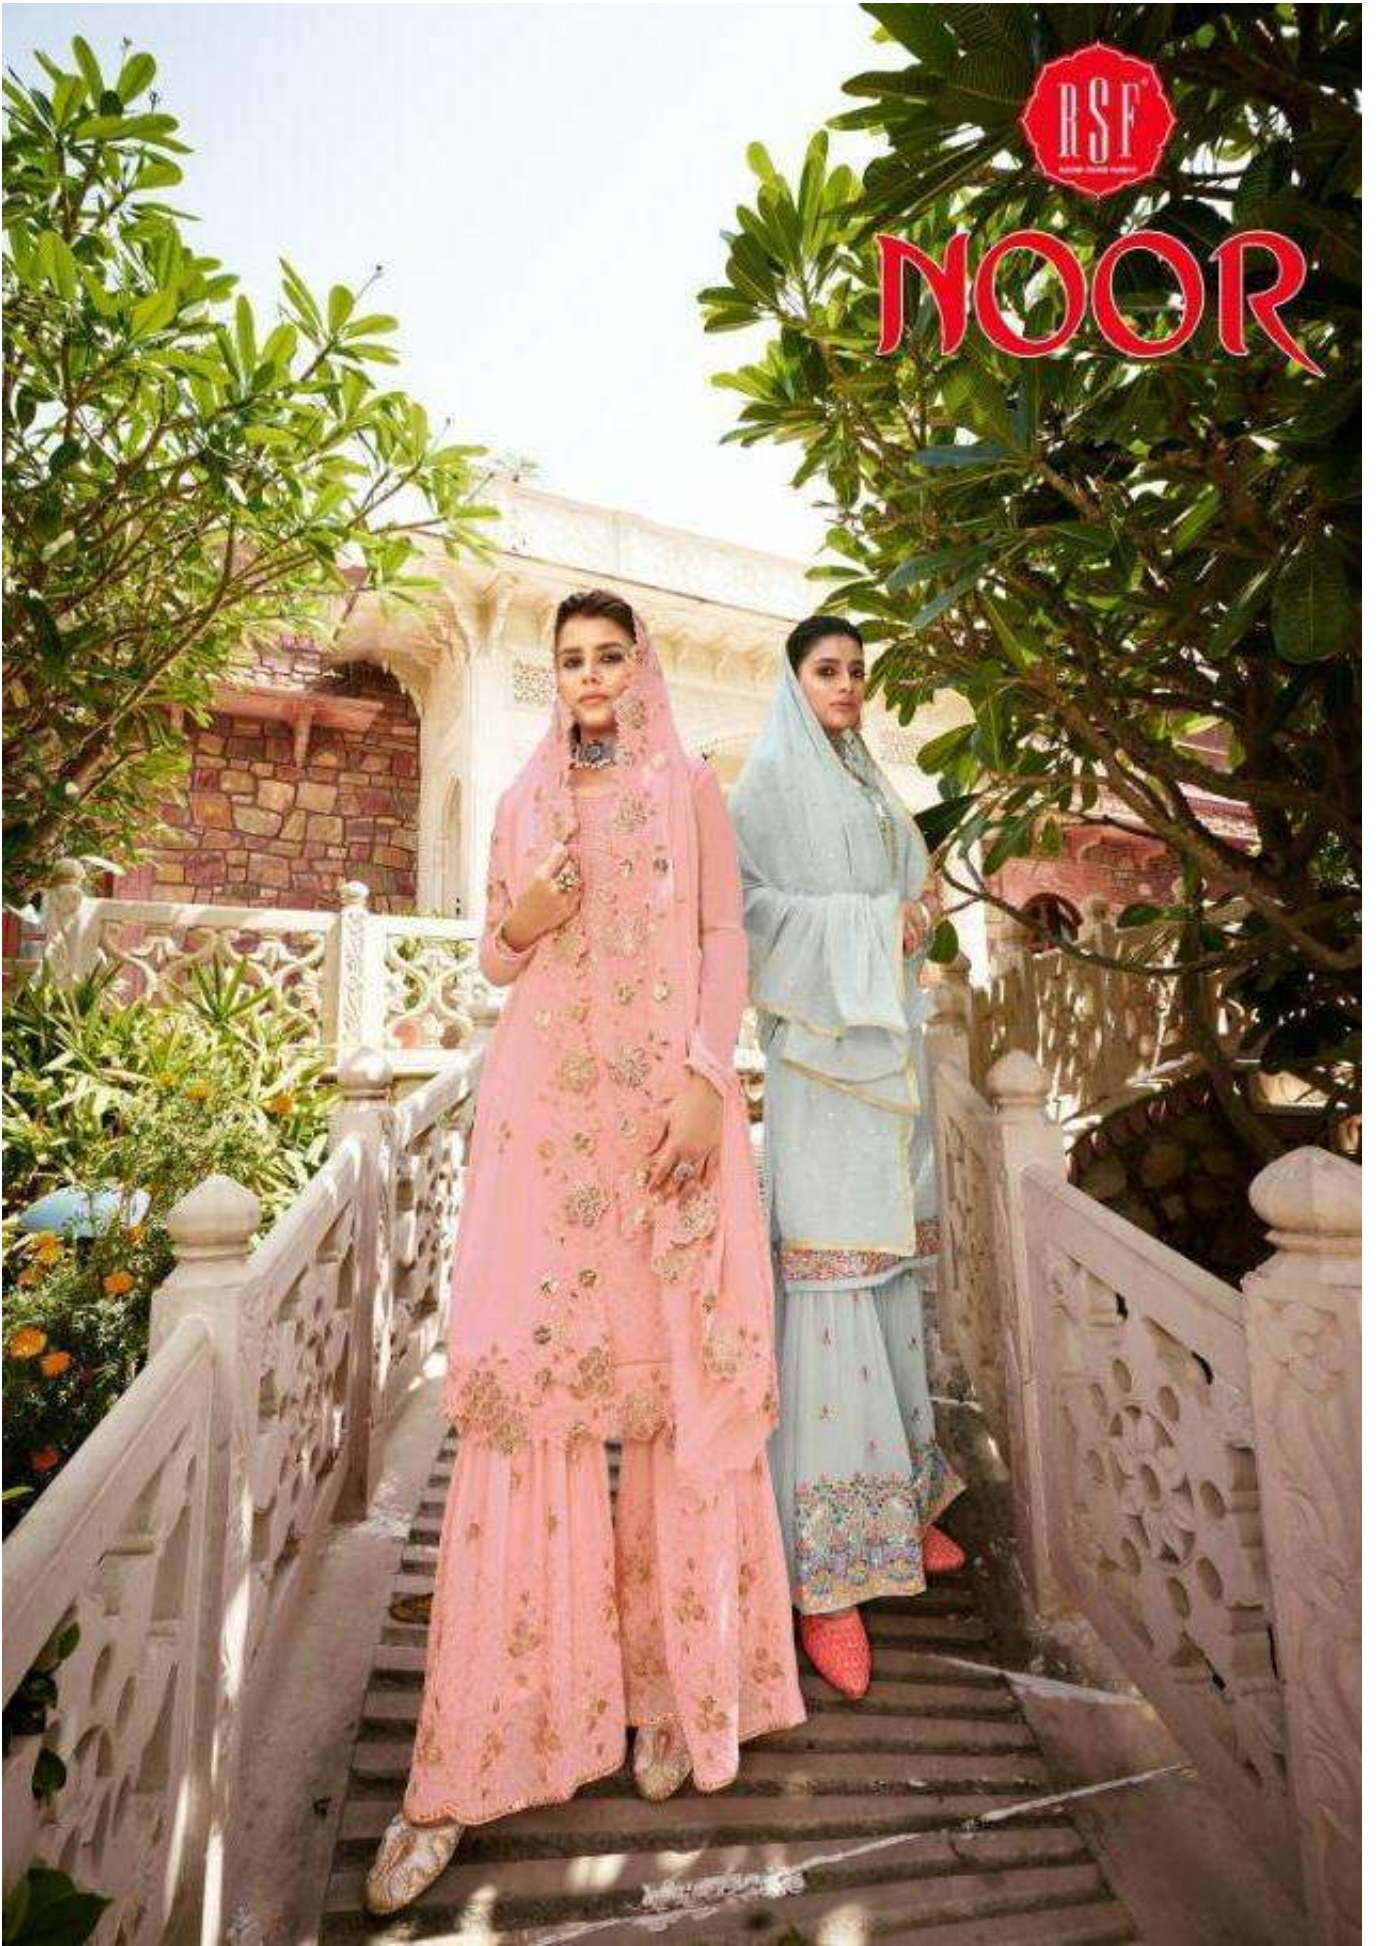

NOOR

18804

RST

PRESENTING TO YOU OUR NEW CATALOGUE

NOOR

FROM RSF FASHIONS

TOP

PURE FAUX GEORGETTE HEAVY WORK

INNER

DULL SANTUN

BOTTOM

PURE FAUX GEORGETTE SARARA WORK

DUPATTA

PURE FAUX GEORGETTE HEAVY WORK

NOOR

NOOR