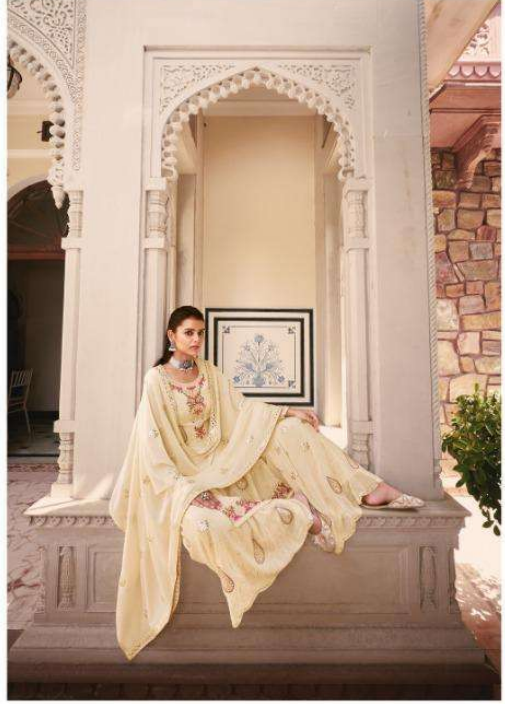

NOOR

18804

RST

PRESENTING TO YOU OUR NEW CATALOGUE

NOOR

FROM RSF FASHIONS

TOP

PURE FAUX GEORGETTE HEAVY WORK

INNER

DULL SANTUN

BOTTOM

PURE FAUX GEORGETTE SARARA WORK

DUPATTA

PURE FAUX GEORGETTE HEAVY WORK

NOOR

NOOR