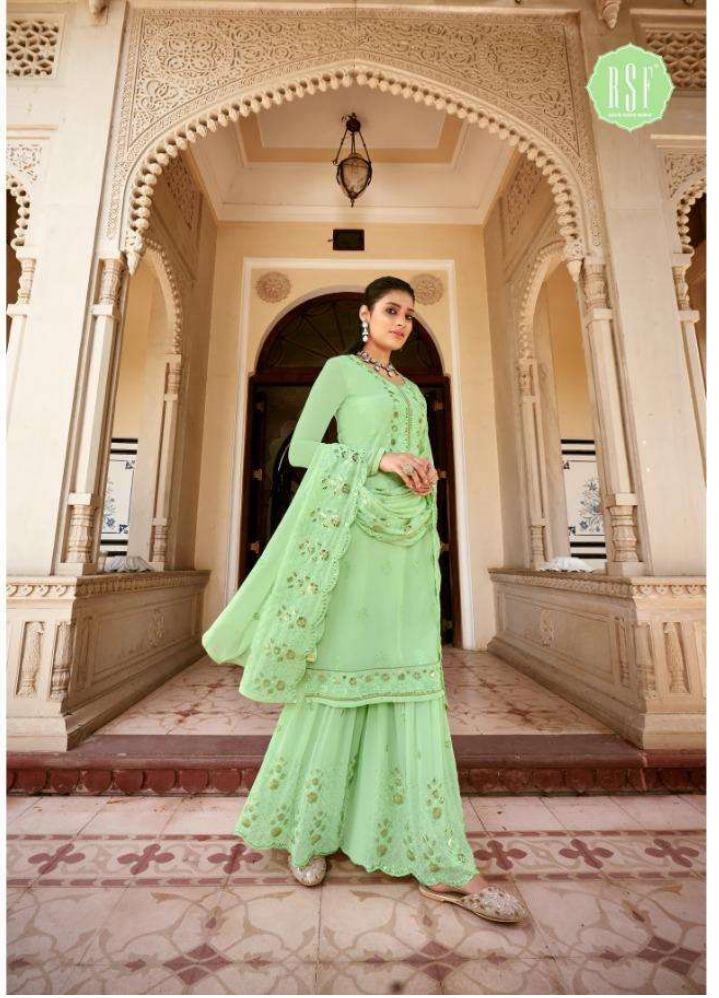

NOOR

18804

RST

PRESENTING TO YOU OUR NEW CATALOGUE

NOOR

FROM RSF FASHIONS

TOP

PURE FAUX GEORGETTE HEAVY WORK

INNER

DULL SANTUN

BOTTOM

PURE FAUX GEORGETTE SARARA WORK

DUPATTA

PURE FAUX GEORGETTE HEAVY WORK

NOOR

NOOR