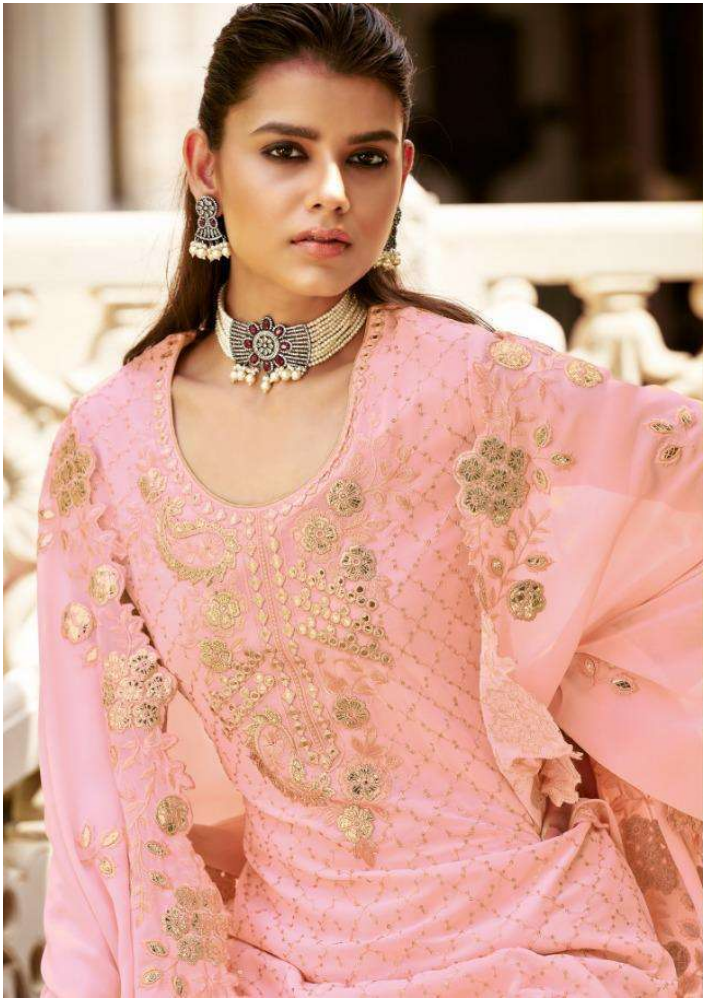

NOOR

18804

RST

PRESENTING TO YOU OUR NEW CATALOGUE

NOOR

FROM RSF FASHIONS

TOP

PURE FAUX GEORGETTE HEAVY WORK

INNER

DULL SANTUN

BOTTOM

PURE FAUX GEORGETTE SARARA WORK

DUPATTA

PURE FAUX GEORGETTE HEAVY WORK

NOOR

NOOR