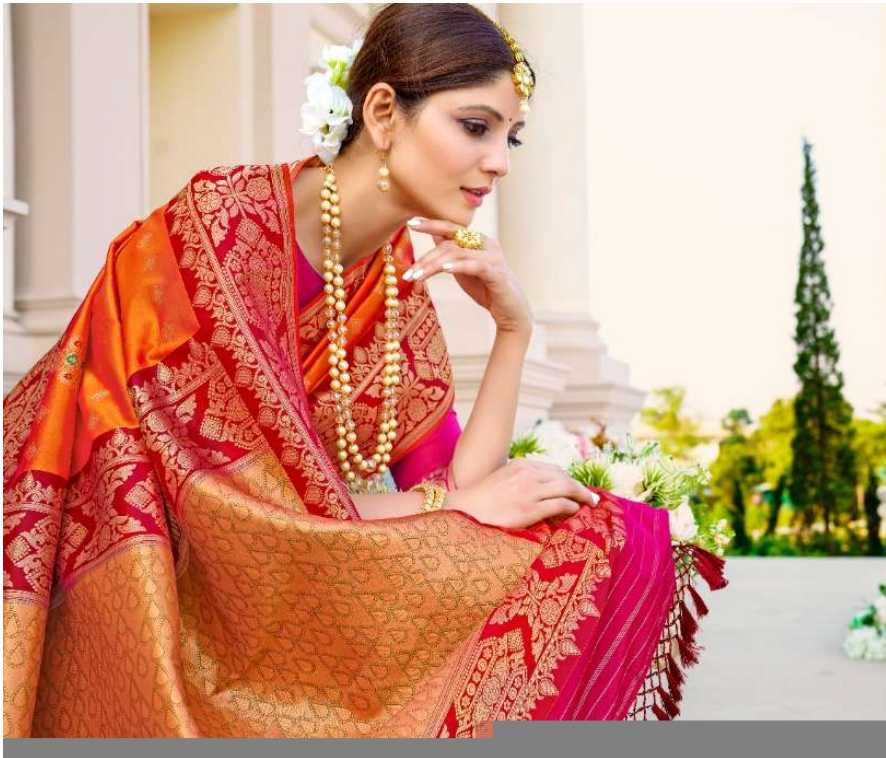

**TREND**  
ATTIRE

**B FINE**  
By Fine Design

BF-410

*ethnic*

**ETHNIC  
SENSE**

100% COTTON  
100% SILK  
100% WOOL  
100% LINEN  
100% RAYON  
100% POLYESTER  
100% NYLON  
100% SPANDEX  
100% CASHMERE  
100% ALPACA  
100% ANGORA  
100% MERINO  
100% TURTLENECK  
100% V-NECK  
100% U-NECK  
100% SWEETHEART  
100% BOAT NECK  
100% SQUARE NECK  
100% R-NECK  
100% SHIRT NECK  
100% JACKET NECK  
100% COLLAR  
100% CUFF  
100% WRISTBAND  
100% PANTS  
100% SHORTS  
100% SKIRT  
100% DRESS  
100% JACKET  
100% COAT  
100% SUIT  
100% SET  
100% OUTFIT  
100% ENSEMBLE  
100% COLLECTION  
100% LINE  
100% RANGE  
100% SERIES  
100% FAMILY  
100% GROUP  
100% RANGE  
100% LINE  
100% SERIES  
100% FAMILY  
100% GROUP