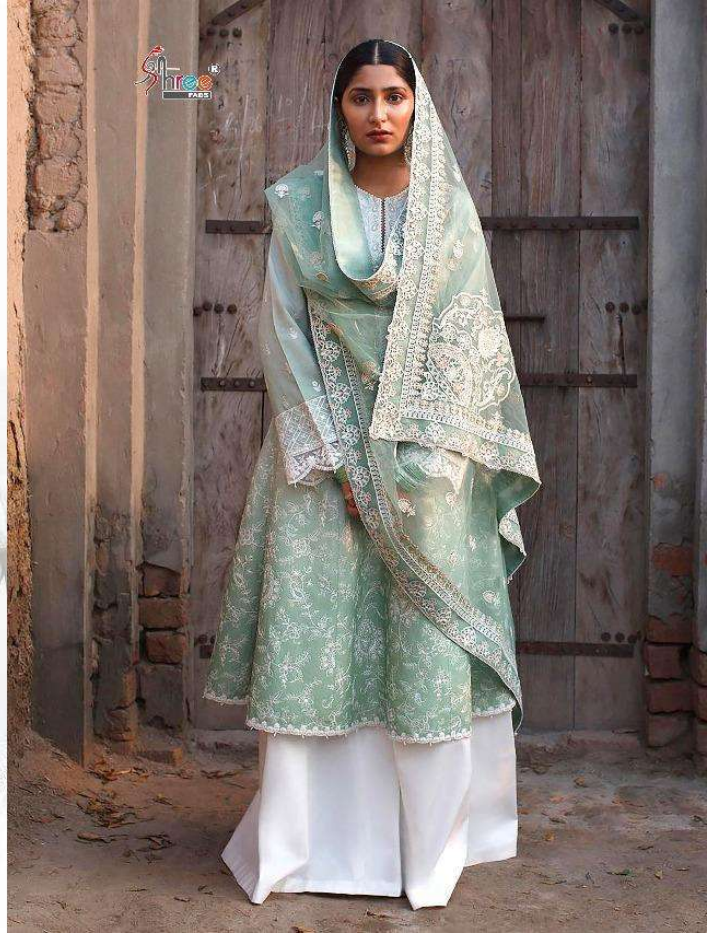

ZARA SHEHZAN
LAWN COLLECTION

1730