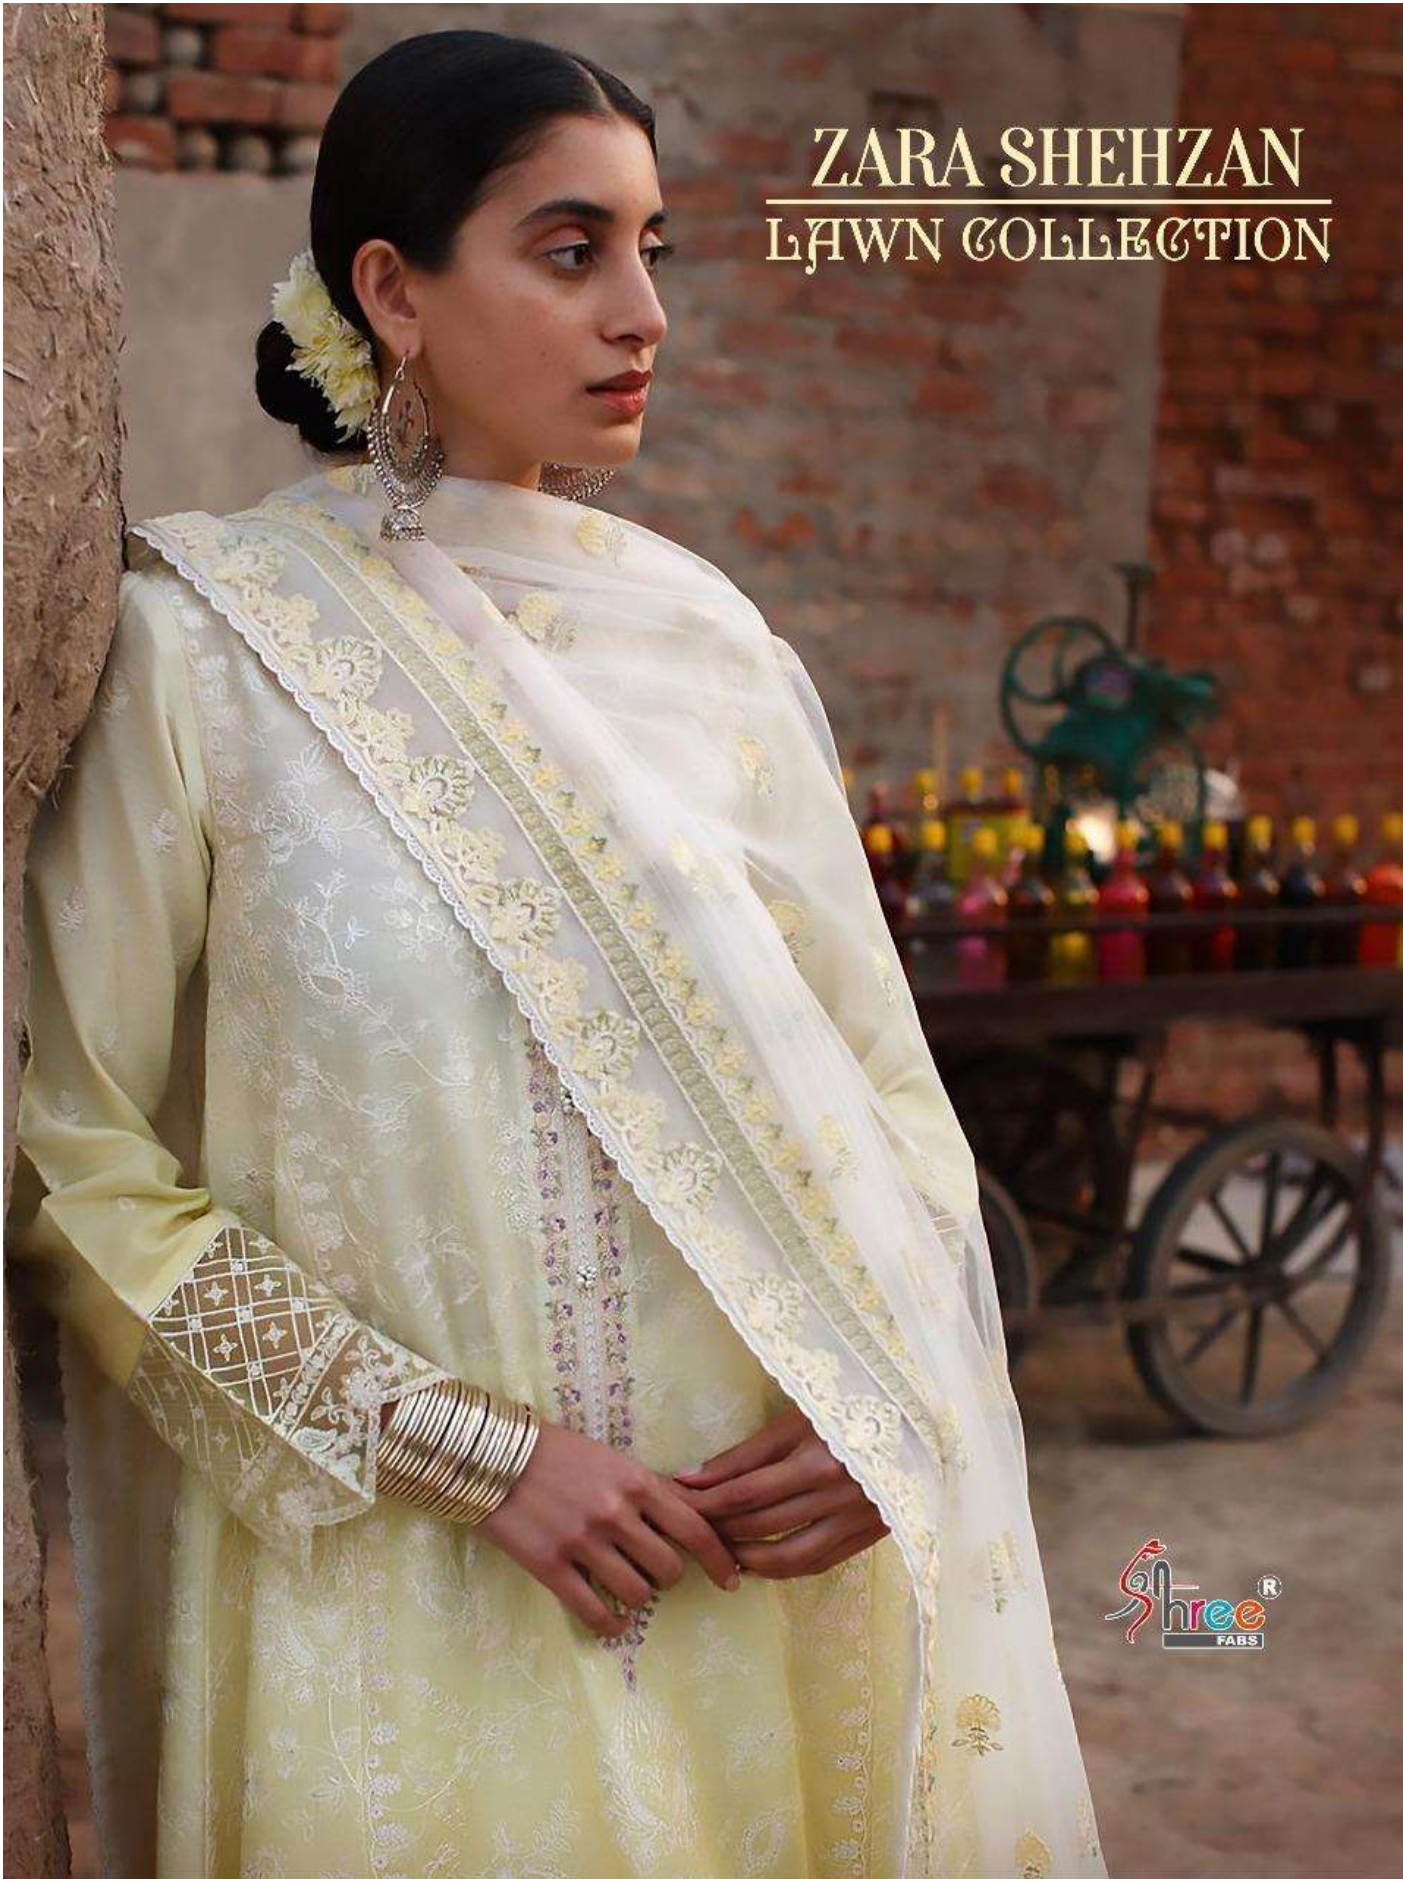

ZARA SHEHZAN  
LAWN COLLECTION

Shree<sup>®</sup>  
FABS

ZARA SHEHZAN  
LAWN COLLECTION

Shree<sup>®</sup>  
FABS

Shree®  
FABR

**ZARA SHEHZAN**  
**LAWN COLLECTION**

**ZARA SHEHZAN**  
**LAWN COLLECTION**

1727

## ZARA SHAHJAHAN LAWN COLLECTION

D.NO.	TOP	BOTTOM	DUPATTA
1727	CAMBRIC COTTON WITH HEAVY EMBROIDERY	SEMI LAWN	BUTTER FLY NET WITH WORK
1728	CAMBRIC COTTON WITH HEAVY EMBROIDERY	SEMI LAWN	BUTTER FLY NET WITH WORK
1729	CAMBRIC COTTON WITH HEAVY EMBROIDERY	SEMI LAWN	CHIFFON PRINTED
1730	CAMBRIC COTTON WITH HEAVY EMBROIDERY	SEMI LAWN	BUTTER FLY NET WITH WORK
1731	CAMBRIC COTTON WITH HEAVY EMBROIDERY	SEMI LAWN	JACQUARD DUPATTA