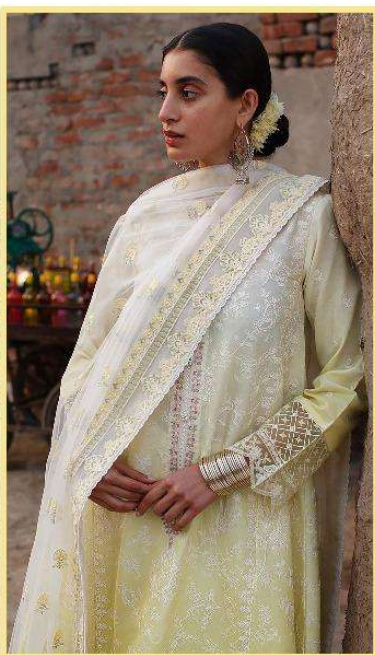

ZARA SHEHZAN  
LAWN COLLECTION

Shree<sup>®</sup>  
FABS

ZARA SHEHZAN  
LAWN COLLECTION

Shree<sup>®</sup>  
FABS

Shree®  
FABR

**ZARA SHEHZAN**  
**LAWN COLLECTION**

**ZARA SHEHZAN**  
**LAWN COLLECTION**

1727

1728

1729

1730

1731

**ZARA SHEHZAN**  
**LAWN COLLECTION**

**ZARA SHEHZAN**  
**LAWN COLLECTION**

1729

**ZARA SHEHZAN**  
**LAWN COLLECTION**

## ZARA SHAHJAHAN LAWN COLLECTION

D.NO.	TOP	BOTTOM	DUPATTA
1727	CAMBRIC COTTON WITH HEAVY EMBROIDERY	SEMI LAWN	BUTTER FLY NET WITH WORK
1728	CAMBRIC COTTON WITH HEAVY EMBROIDERY	SEMI LAWN	BUTTER FLY NET WITH WORK
1729	CAMBRIC COTTON WITH HEAVY EMBROIDERY	SEMI LAWN	CHIFFON PRINTED
1730	CAMBRIC COTTON WITH HEAVY EMBROIDERY	SEMI LAWN	BUTTER FLY NET WITH WORK
1731	CAMBRIC COTTON WITH HEAVY EMBROIDERY	SEMI LAWN	JACQUARD DUPATTA