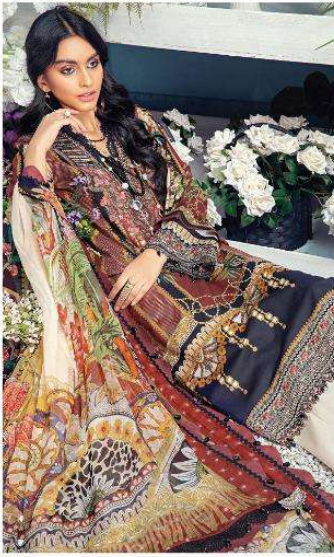

14003

14004

ANAYA

By

FAIR LADY
EXPORTS (I) PVT. LTD.

FAIR LADY
EXPORTS (I) PVT. LTD.

14006

FAIR LADY
EXPORTS (I) PVT. LTD.

FAIR LADY
EXPORTS (I) PVT. LTD.

A DREAMY Sky Blue

14002

In a dreamy sky blue, "Alice" features beautiful multi-colored embroideries. Paired with a gorgeous floral print dupatta and an ivory trouser, this charming ensemble will surely lift your spirits this summer.