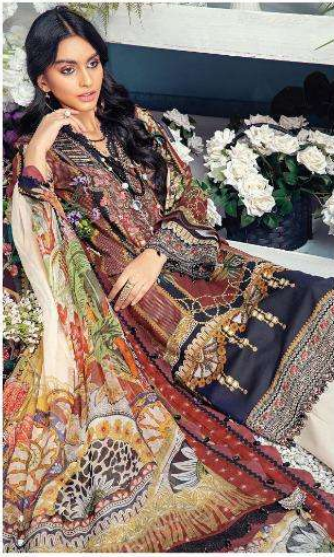

FAIR LADY
EXPORTS (I) PVT. LTD.

14006