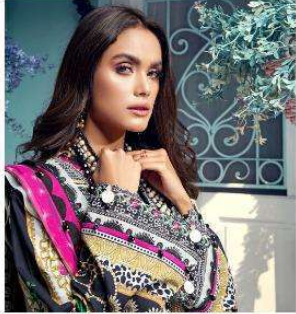

14005

FAIR LADY
EXPORTS (I) PVT. LTD.