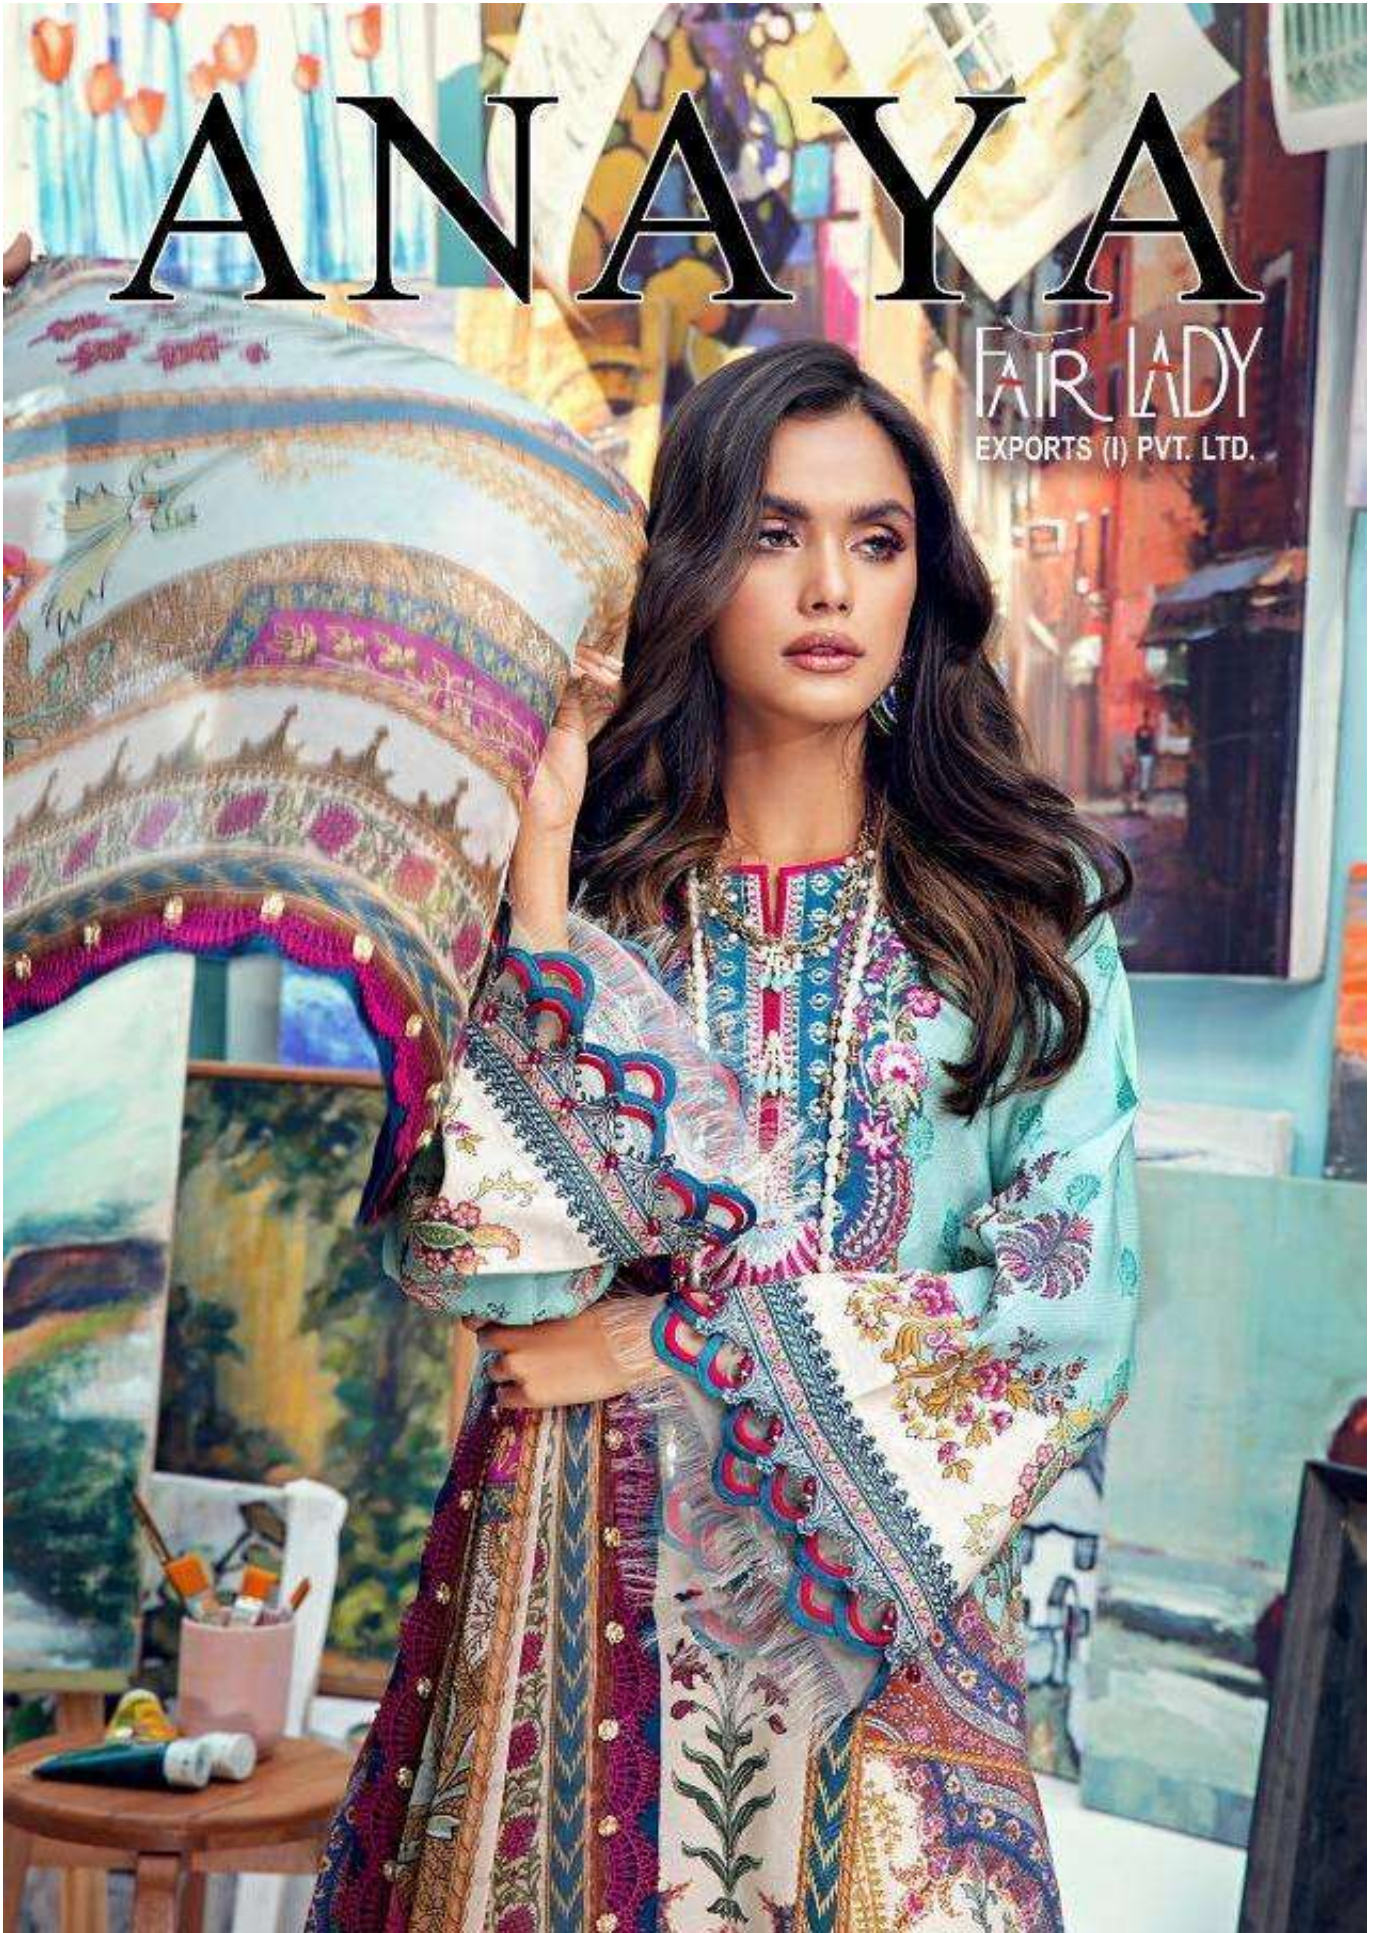

ANAYA

FAIR LADY
EXPORTS (I) PVT. LTD.