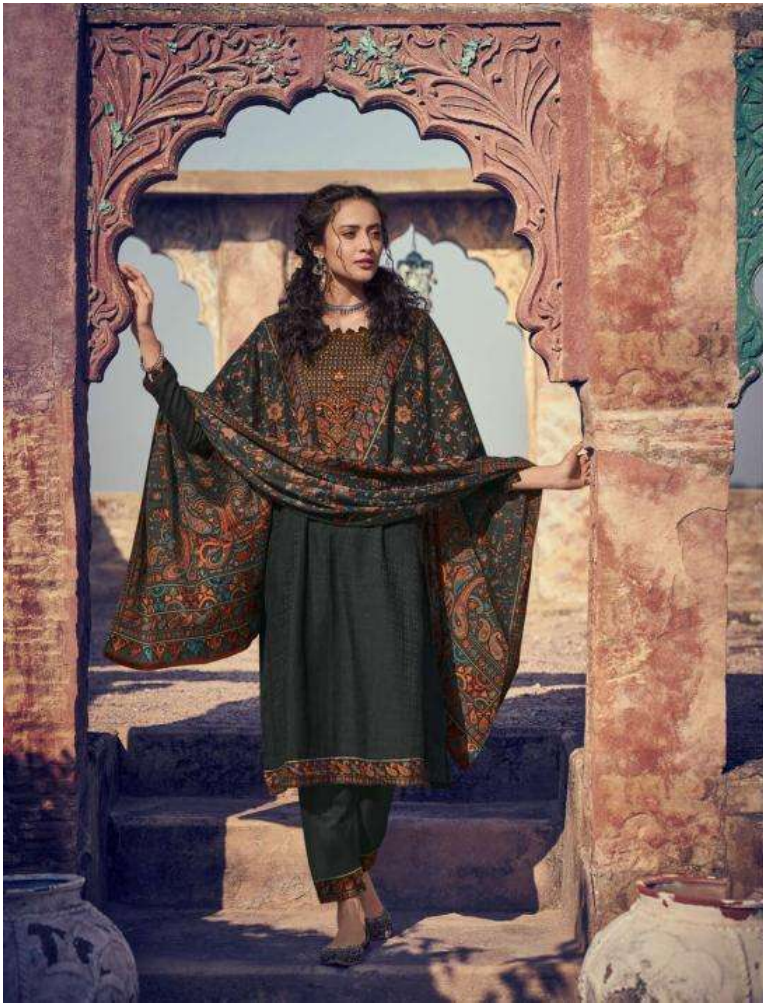

ممتاز آرٹس
MUMTAZ ARTS
Purveyors to the Royal

Shikargah • 3003