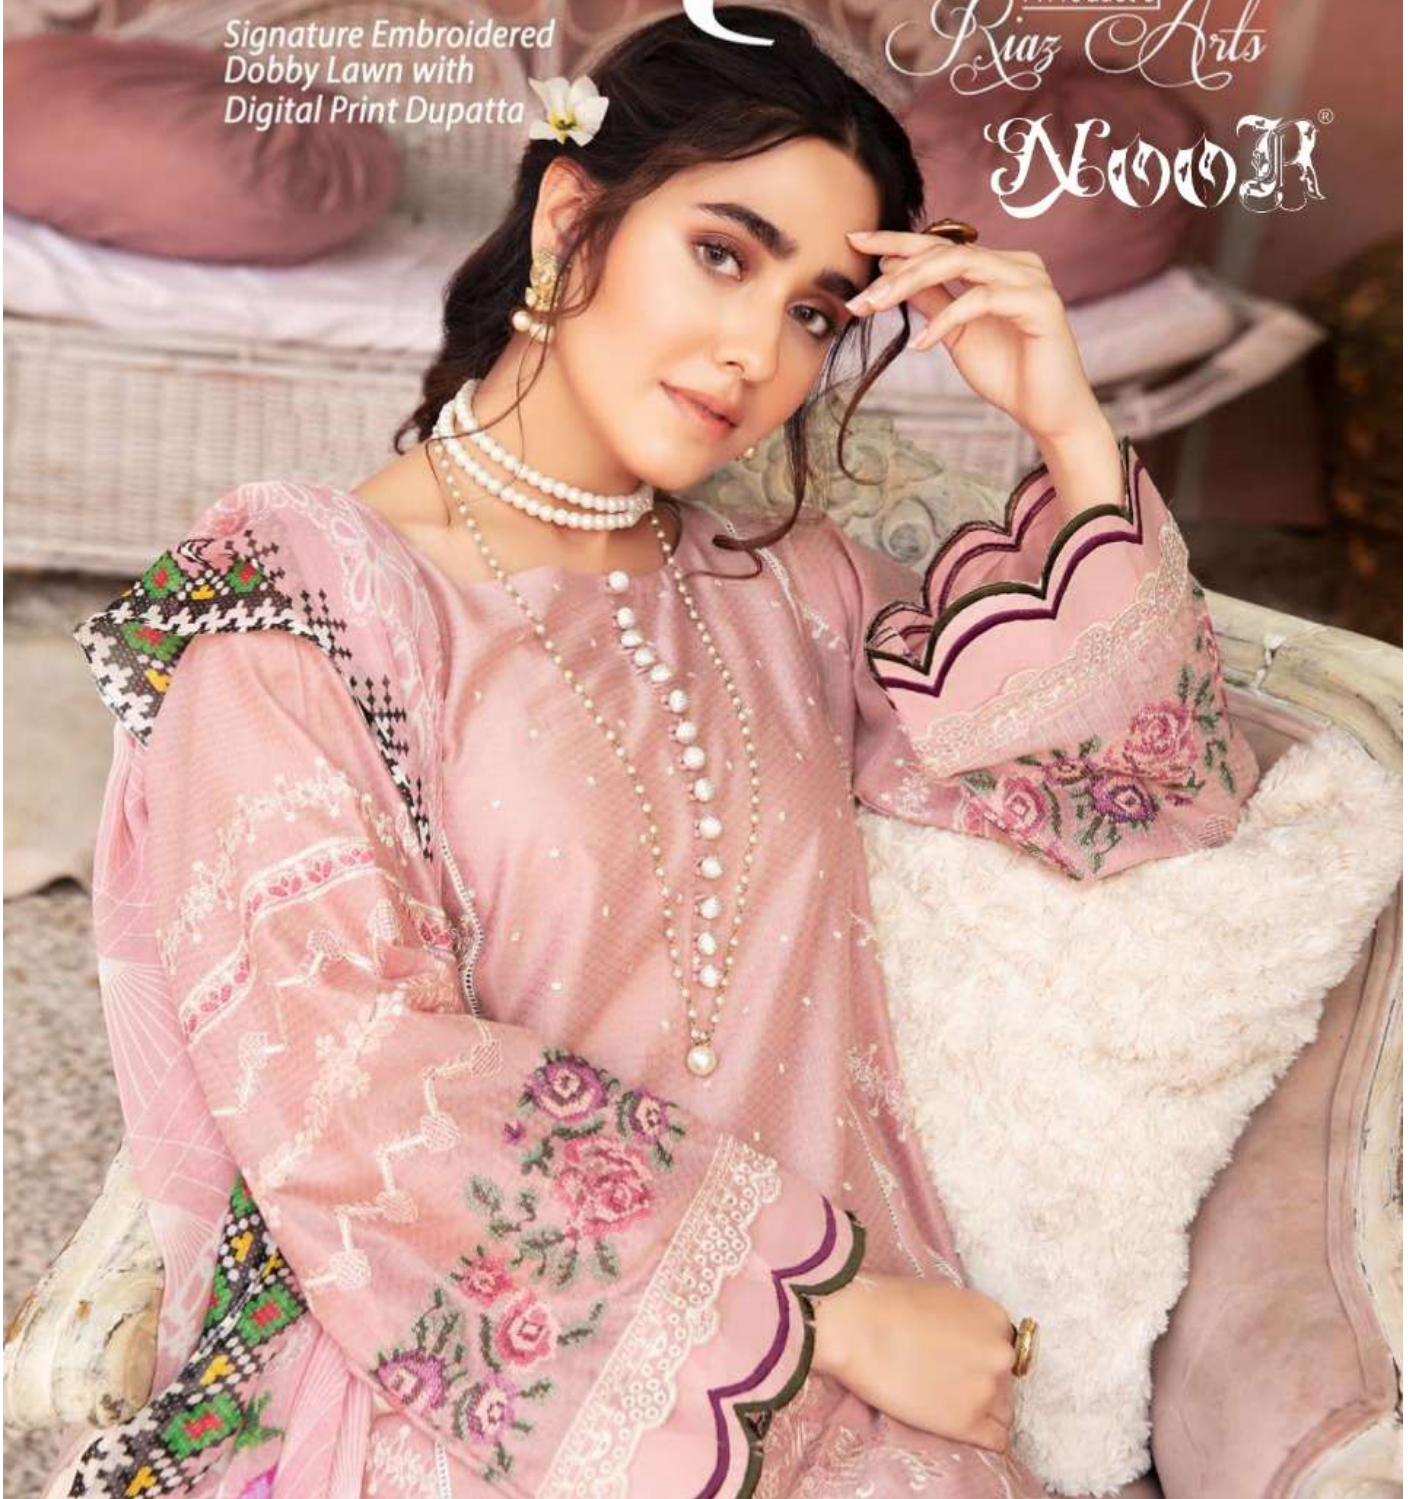

# Mina

Signature Embroidered  
Dobby Lawn with  
Digital Print Dupatta

A Product of  
Riaz Arts

NOOR®

# Mina

Signature Embroidered  
Dobby Lawn with  
Digital Print Dupatta

A Product of  
Riaz Arts

NOOR®

Mina

NOOR

801

802