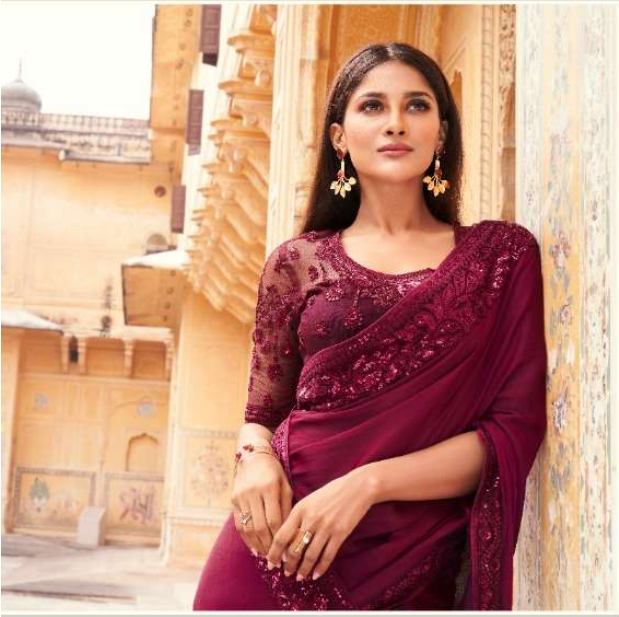

ANMOL^{TM}
CREATIONS

Enchanting
The perfect saree for an occasion, designed to make you shine.

Elegance
1204