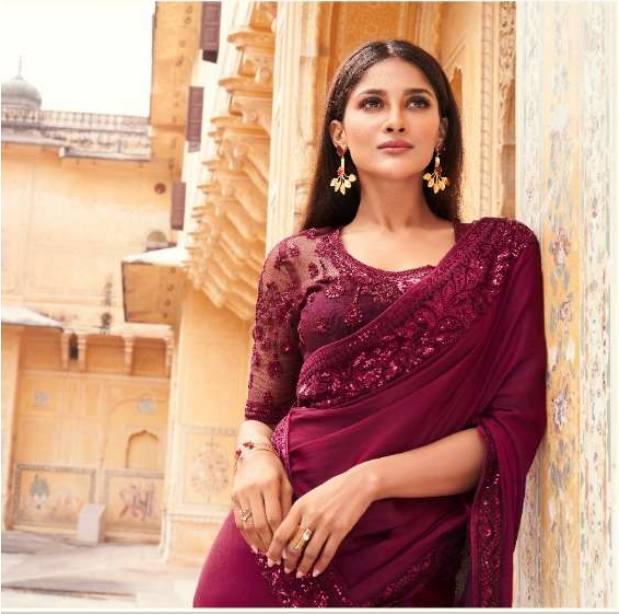

ANMOL^{TM}
CREATIONS

Enchanting
The perfect saree for an enchanting moment.
dine it like a story, see!

Elegance
1204