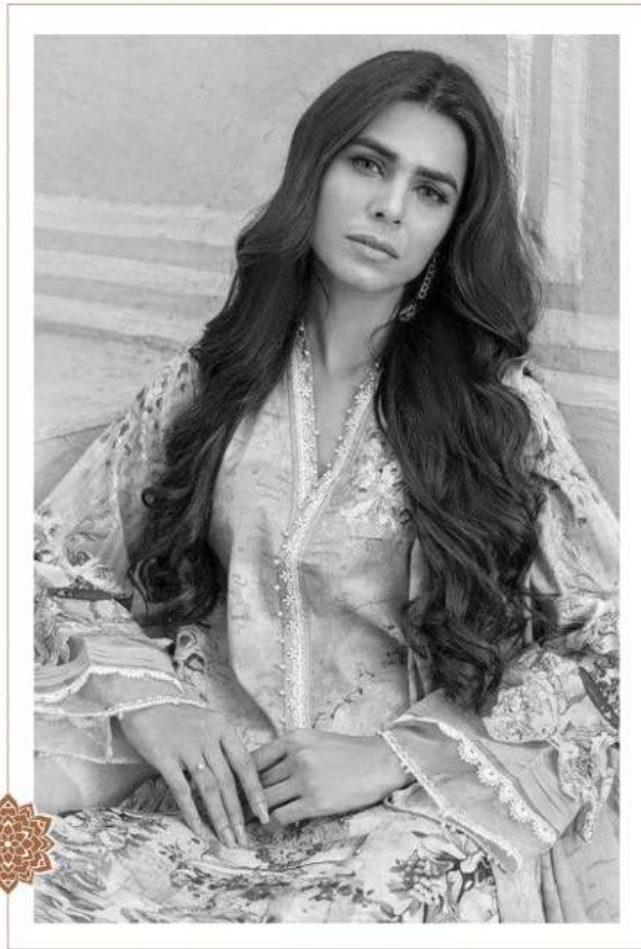

SAIROZ
FABS

SANA SAFINAZ