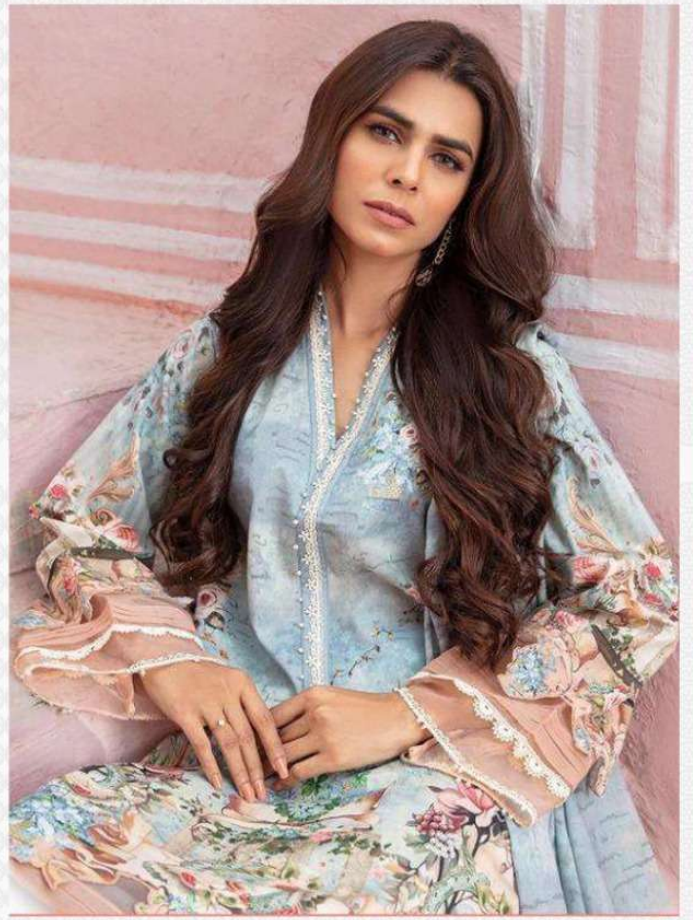

AIROZ
FABR

SF-1012

SANA SAFINAZ