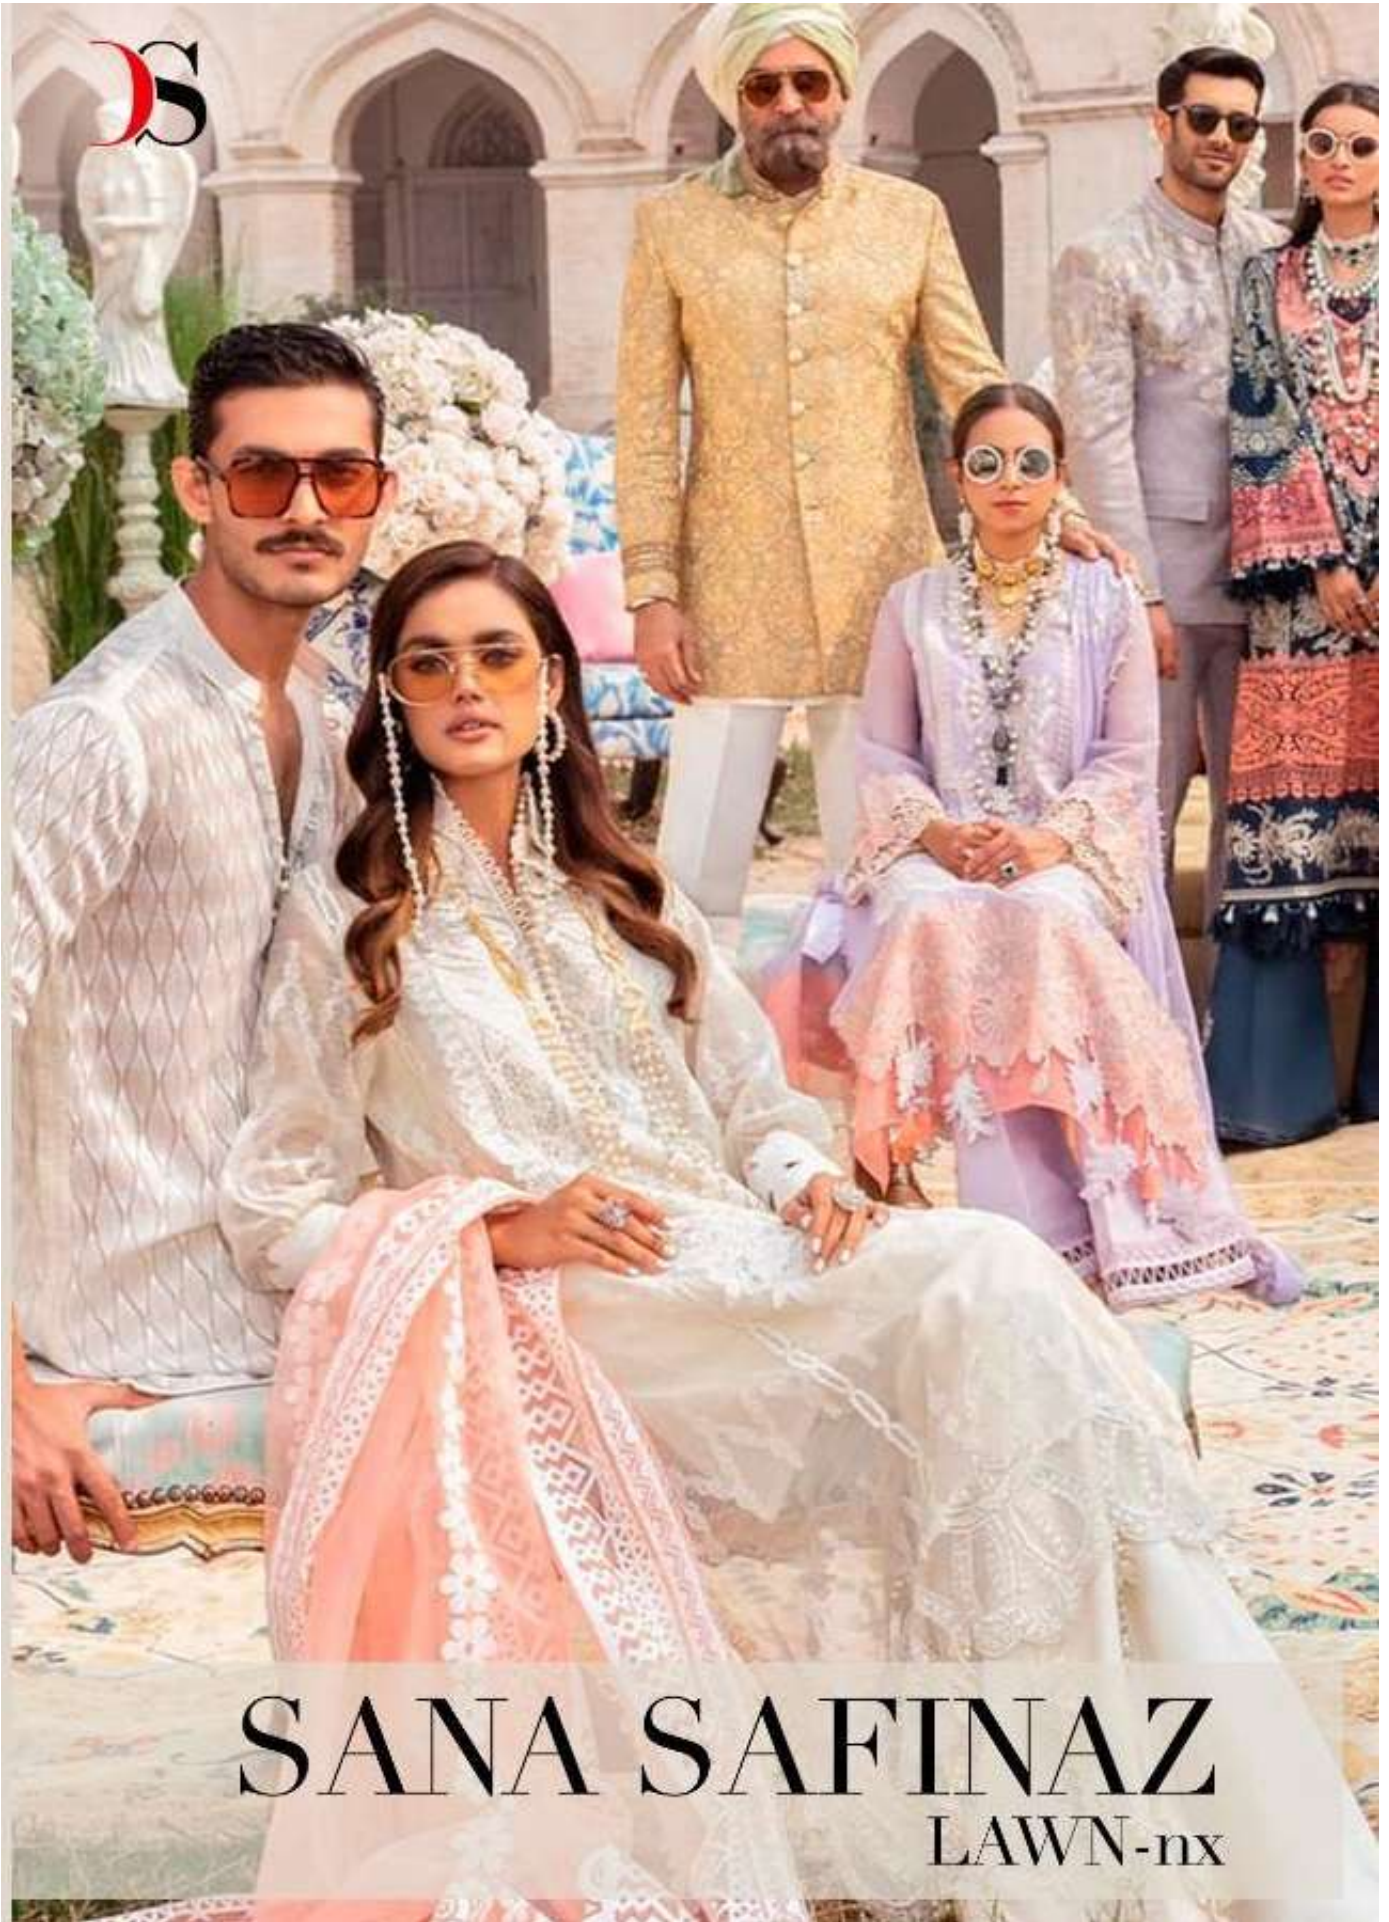

SANA SAFINAZ
LAWN-nx

SANA SAFINAZ
LAWN-nx

Sana Safinaz Lawn-21

DESIGN NO	DESCRIPTION	RATE
962	TOP : PURE COTTON PRINT WITH EMBROIDERY BOTTOM : COTTON DUPATTA : PURE COTTON PRINT	999
963	TOP : PURE COTTON PRINT WITH EMBROIDERY BOTTOM : COTTON DUPATTA : BUTTERFLY NET WITH EMBROIDERY	999
964	TOP : PURE COTTON PRINT WITH EMBROIDERY BOTTOM : COTTON DUPATTA : PURE COTTON PRINT	999
965	TOP : BUTTERFLY NET WITH EMBROIDERY BOTTOM/INNER : COTTON DUPATTA : ORGANZA HAND BLOCK PRINT	999
966	TOP : BUTTERFLY NET WITH EMBROIDERY BOTTOM/INNER : COTTON DUPATTA : ORGANZA HAND BLOCK PRINT	999
967	TOP : PURE COTTON WITH EMBROIDERY BOTTOM : COTTON DUPATTA : BUTTERFLY NET WITH EMBROIDERY	999