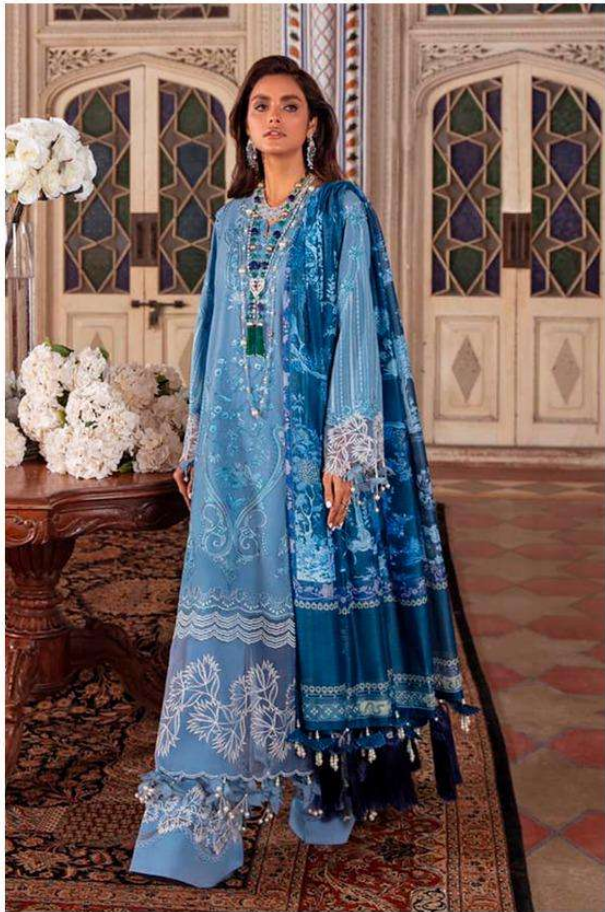

SANA SAFINAZ
LAWN-nx

SANA SAFINAZ
LAWN-nx

Sana Safinaz Lawn-21

DESIGN NO	DESCRIPTION	RATE
962	TOP : PURE COTTON PRINT WITH EMBROIDERY BOTTOM : COTTON DUPATTA : PURE COTTON PRINT	999
963	TOP : PURE COTTON PRINT WITH EMBROIDERY BOTTOM : COTTON DUPATTA : BUTTERFLY NET WITH EMBROIDERY	999
964	TOP : PURE COTTON PRINT WITH EMBROIDERY BOTTOM : COTTON DUPATTA : PURE COTTON PRINT	999
965	TOP : BUTTERFLY NET WITH EMBROIDERY BOTTOM/INNER : COTTON DUPATTA : ORGANZA HAND BLOCK PRINT	999
966	TOP : BUTTERFLY NET WITH EMBROIDERY BOTTOM/INNER : COTTON DUPATTA : ORGANZA HAND BLOCK PRINT	999
967	TOP : PURE COTTON WITH EMBROIDERY BOTTOM : COTTON DUPATTA : BUTTERFLY NET WITH EMBROIDERY	999