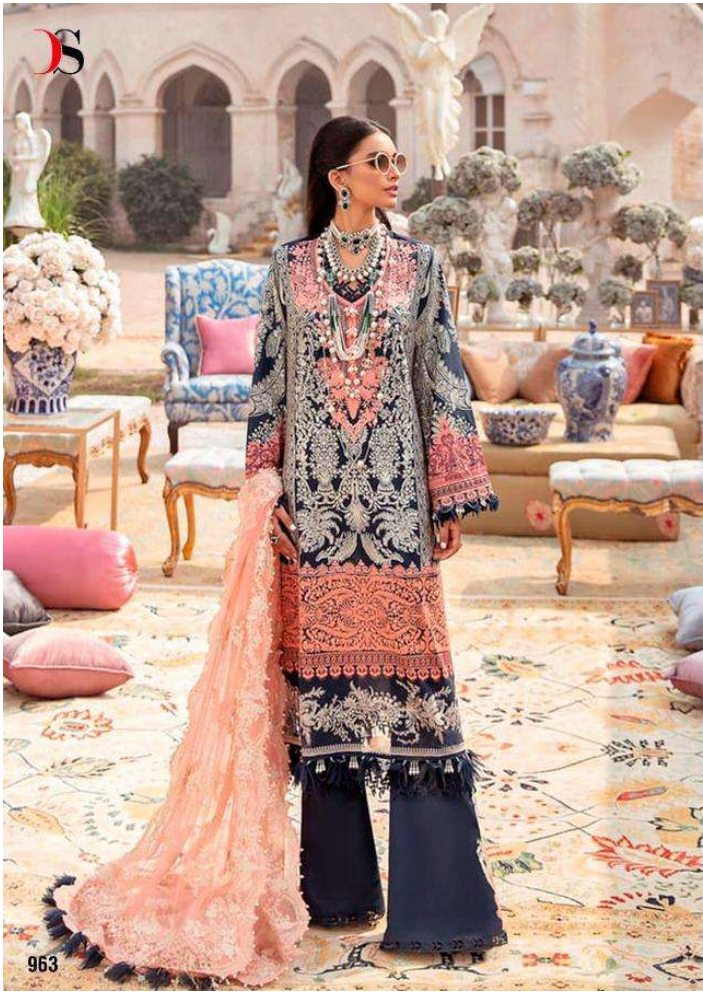

SANA SAFINAZ
LAWN-nx

SANA SAFINAZ
LAWN-nx

Sana Safinaz Lawn-21

DESIGN NO	DESCRIPTION	RATE
962	TOP : PURE COTTON PRINT WITH EMBROIDERY BOTTOM : COTTON DUPATTA : PURE COTTON PRINT	999
963	TOP : PURE COTTON PRINT WITH EMBROIDERY BOTTOM : COTTON DUPATTA : BUTTERFLY NET WITH EMBROIDERY	999
964	TOP : PURE COTTON PRINT WITH EMBROIDERY BOTTOM : COTTON DUPATTA : PURE COTTON PRINT	999
965	TOP : BUTTERFLY NET WITH EMBROIDERY BOTTOM/INNER : COTTON DUPATTA : ORGANZA HAND BLOCK PRINT	999
966	TOP : BUTTERFLY NET WITH EMBROIDERY BOTTOM/INNER : COTTON DUPATTA : ORGANZA HAND BLOCK PRINT	999
967	TOP : PURE COTTON WITH EMBROIDERY BOTTOM : COTTON DUPATTA : BUTTERFLY NET WITH EMBROIDERY	999