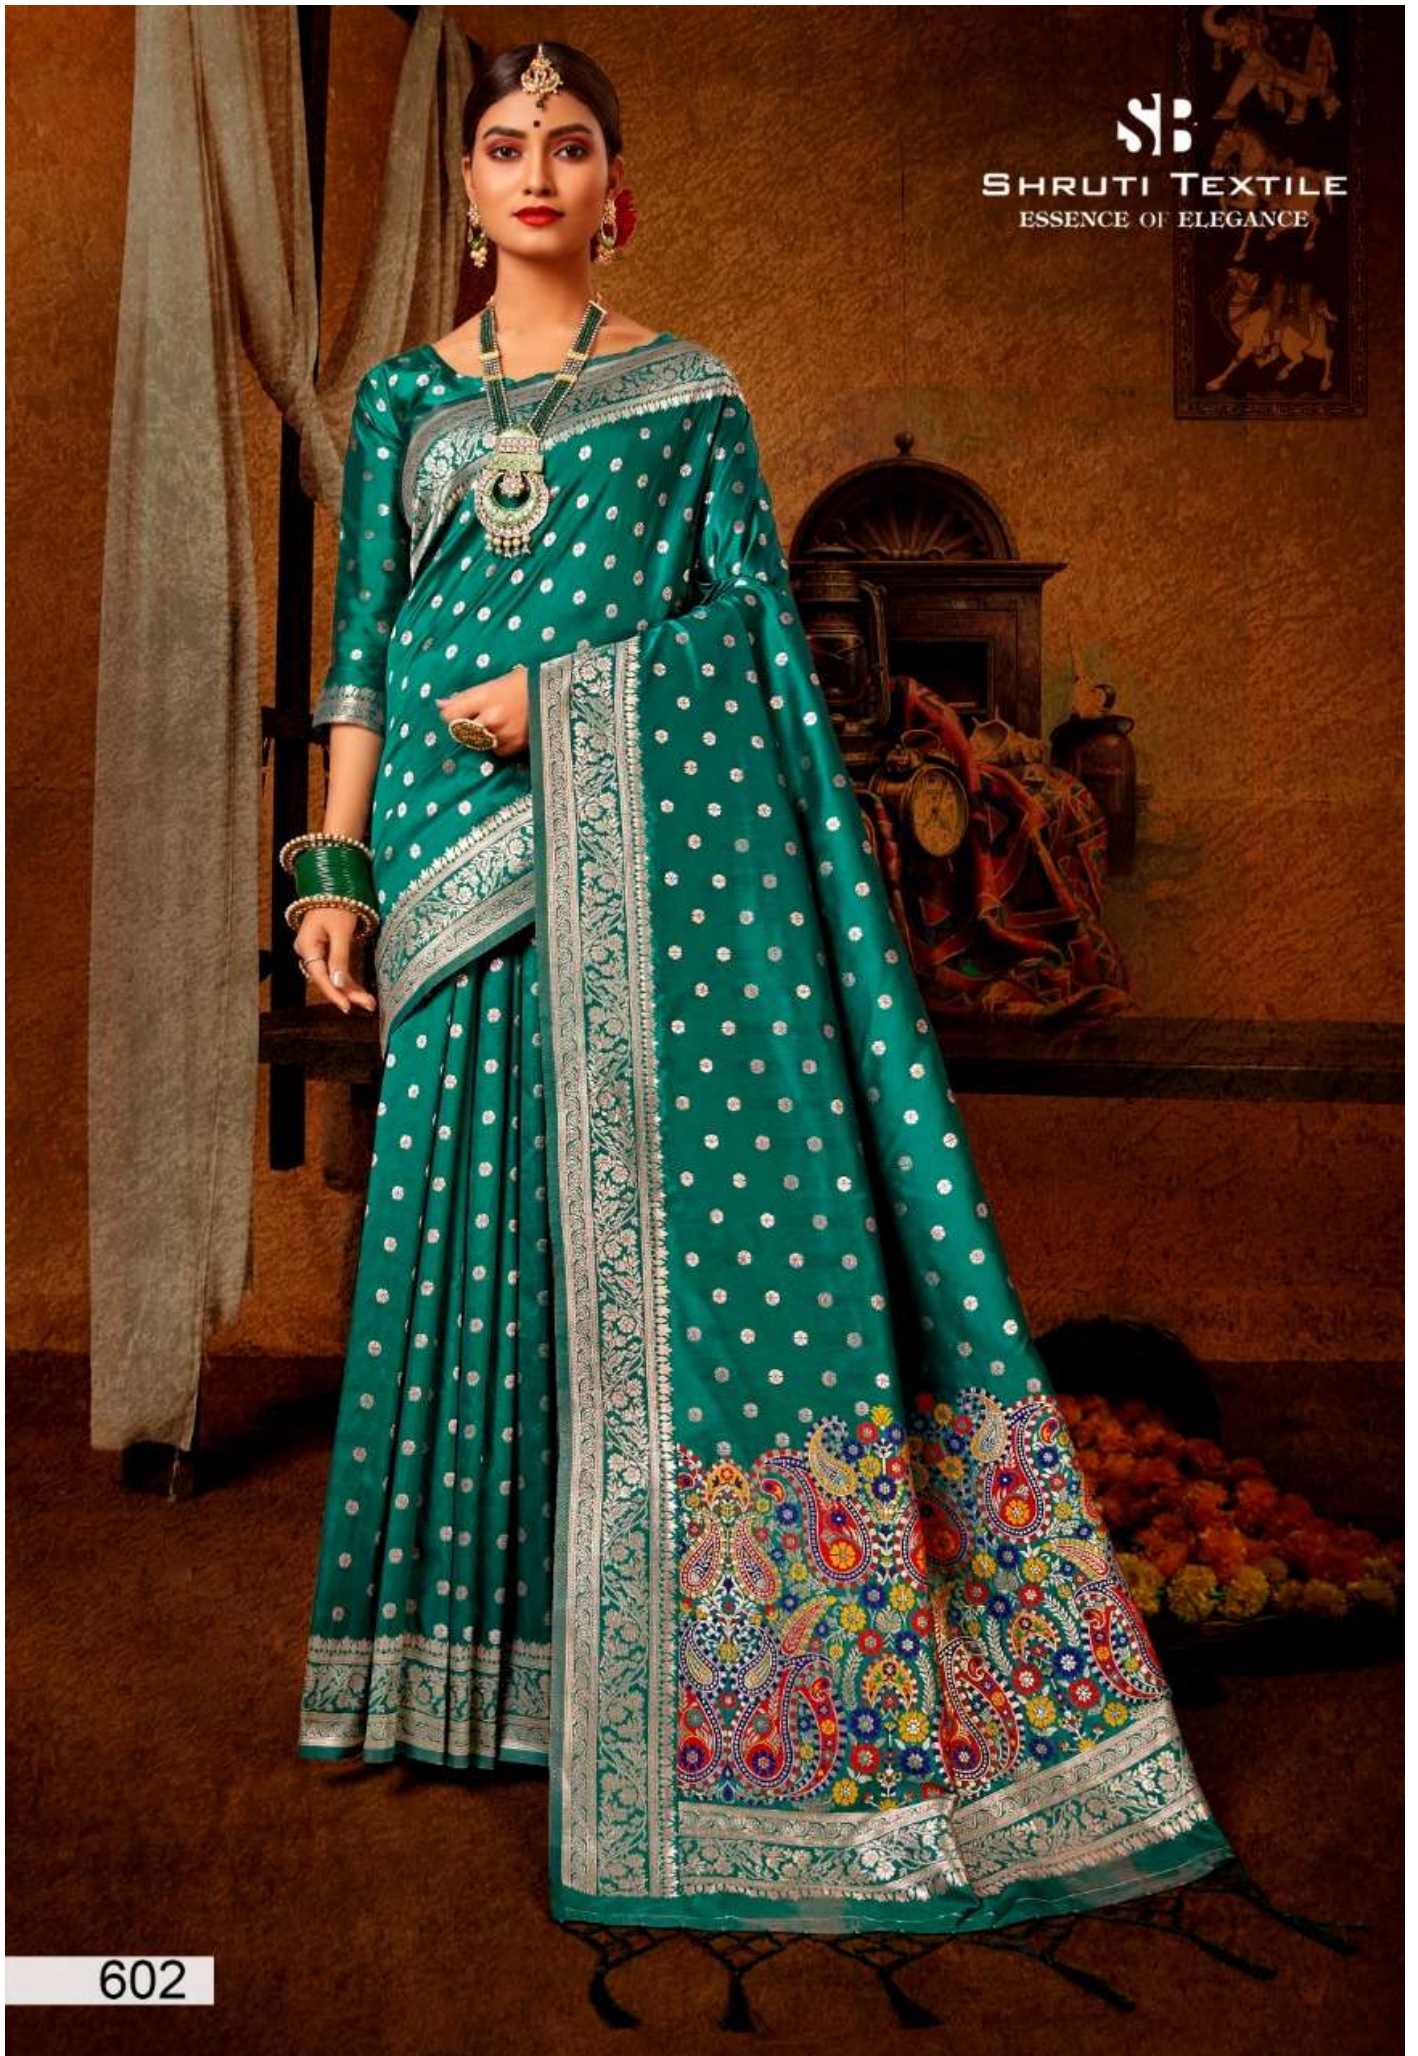

SHRUTI TEXTILE
ESSENCE OF ELEGANCE

602

SHRUTI TEXTILE
ESSENCE OF ELEGANCE

602