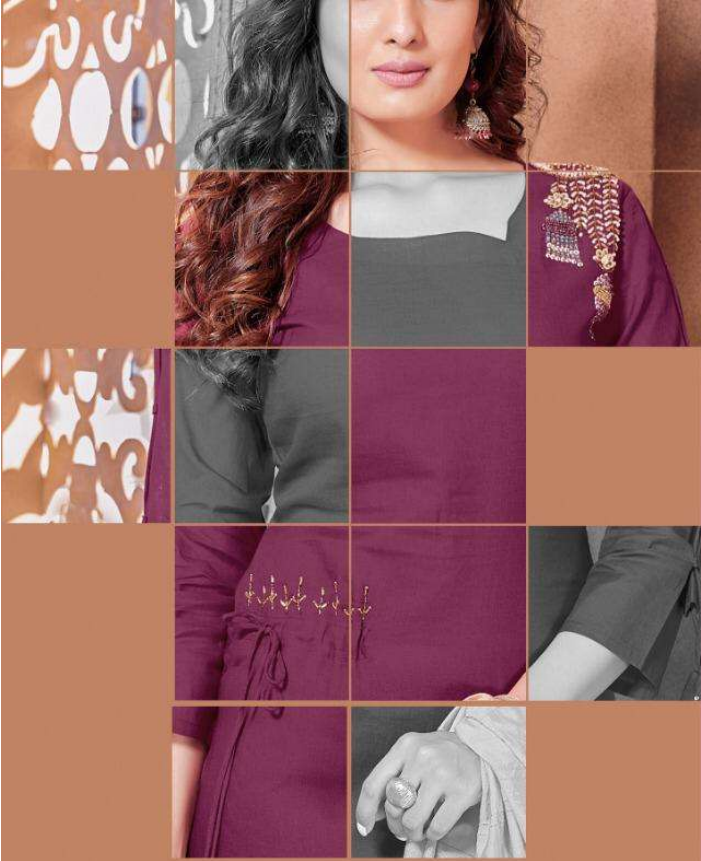

N a y s h a

N a y s h a

Complimentary copy not for sale

Majestic BEAUTY

Turn every head your way as you stroll across in an outfit from the new Indian cross collection celebrate your classy side with this perfect conception of chic style.

D.No.1001

Attitude

Sensible colors, excellent designs and romantic moods gives perfect combination of sense and sensibility

Beauty

When you look at the pictures from Indian beauty, you realize that there is a lot of white color in Indian beauty. It is a very good pattern and theme.

Celebrate

Turn every head your way as you stroll across in outfit from the new indian cross collection celebrate your classy side with this perfect concoction of chic style.

D.No.1004

Fashion

From the fashion archives to correct trend reports the one constant factor is the influence of certain countries and ethnicities in designer collection