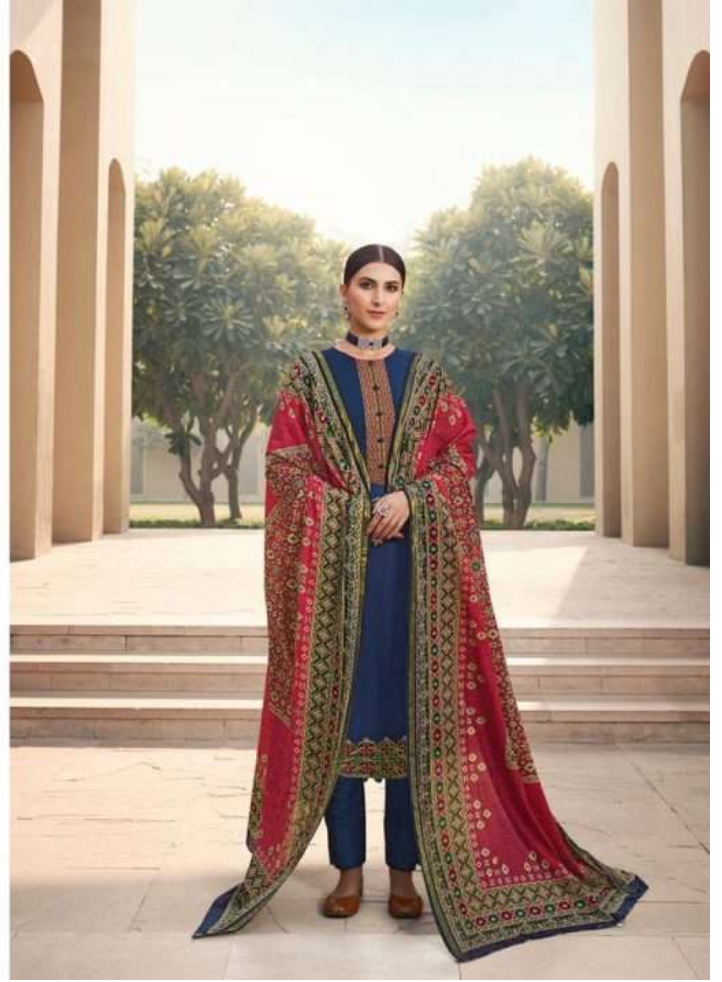

# PATOLA

100% PURE JAM SATEN PRINT WITH DESIGNER NICK AND DAMAN EMBROIDERY  
WITH GOLD TOUCH LAWN DUP BOX PALLU WITH GOLD BORDER

MUMTAZ ARTS  
PATOLA. 3010

ممتاز آرٹس  
MUMTAZ ARTS  
Pattani & Sons

PATOLA.3002