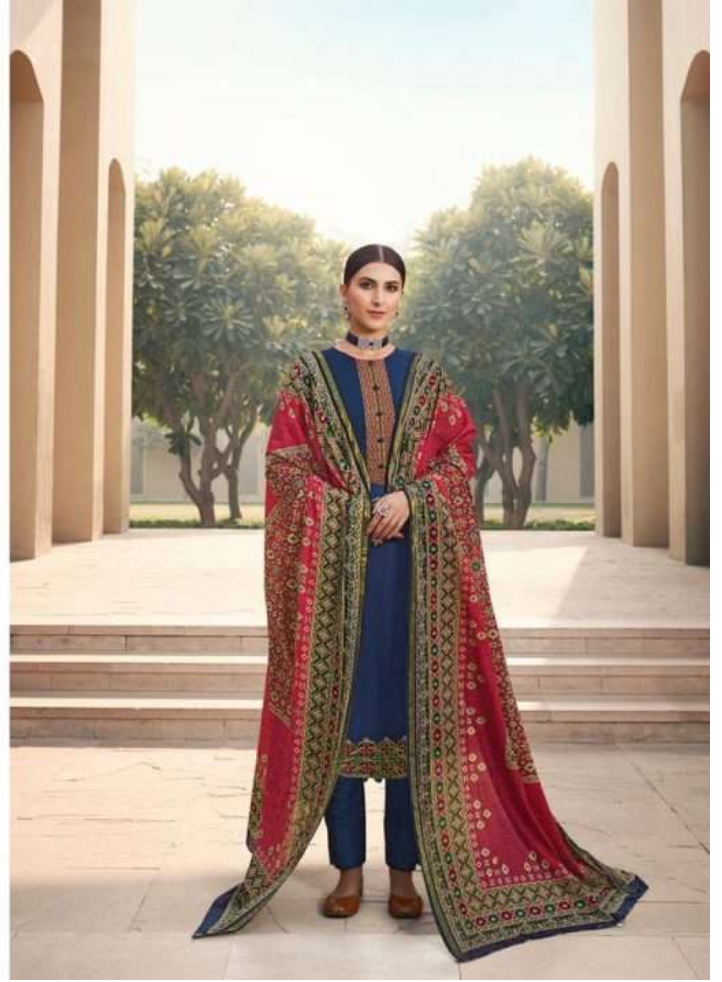

MUMTAZ ARTS
PATOLA. 3010