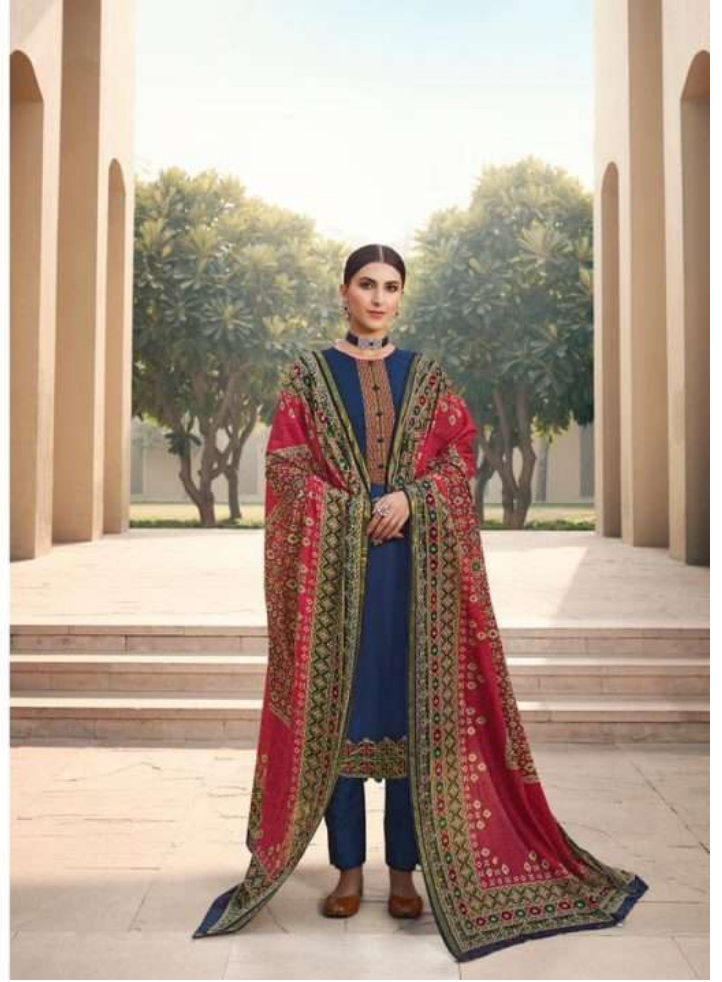

ممتاز آرٹس

MUMTAZ ARTS[®]
Rangra ki Rang

PATOLA

100% PURE JAM SATEN PRINT WITH DESIGNER NOCK AND DAMAN EMBROIDERY
WITH GOLD TOUCH LAWN DUP BOX PALLU WITH GOLD BORDER

MUMTAZ ARTS
Signature de l'Art
PATOLA. 3010