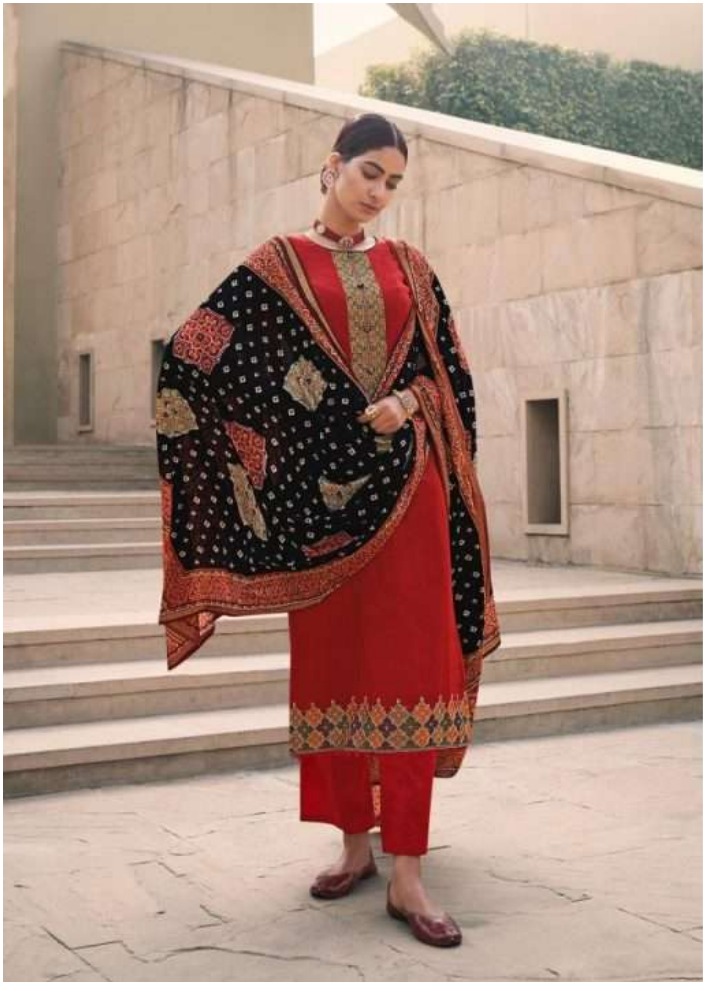

# PATOLA

100% PURE JAM SATEN PRINT WITH DESIGNER NICK AND DAMAN EMBROIDERY  
WITH GOLD TOUCH LAWN DUP BOX PALLU WITH GOLD BORDER

MUMTAZ ARTS  
PATOLA. 3010

ممتاز آرٹس  
MUMTAZ ARTS  
Pattani & Sons

PATOLA.3002