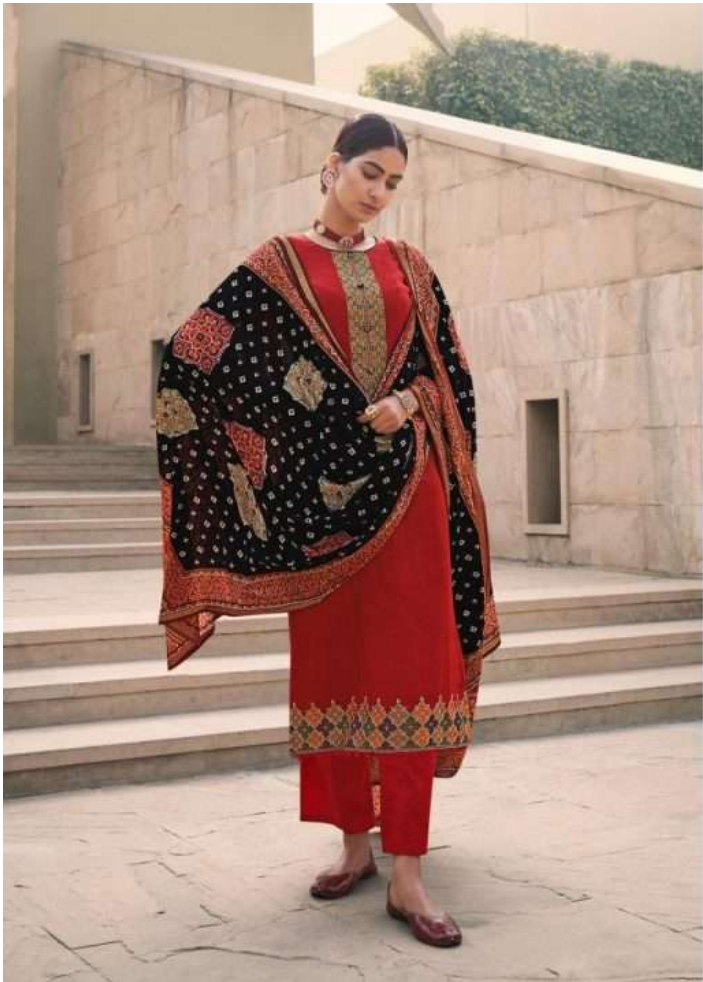

ممتاز آرٹس
MUMTAZ ARTS
Regency of Lahore