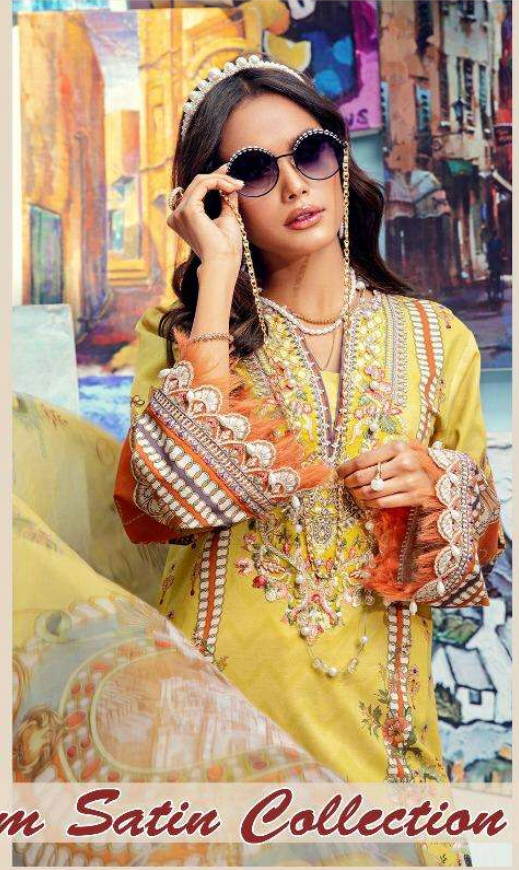

ANAYA

Design BY :

AGHA NOOR®

Exclusive Jaam Satin Collection