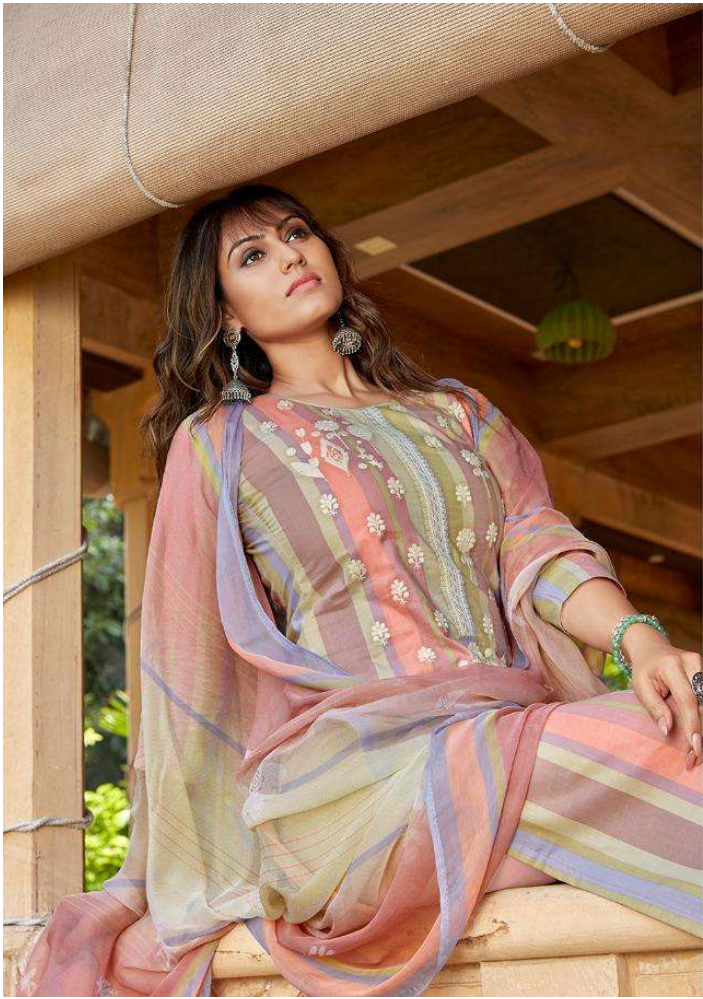

A woman with long, wavy brown hair is looking directly at the camera. She is wearing a vibrant, multi-colored (pink, purple, green, and blue) outfit with intricate white floral embroidery. She is also wearing a large, light-brown woven hat that she is holding up with her hands. The background is dark and out of focus.

Sanna
FASHION

KHAANI

A woman with long, wavy brown hair is looking directly at the camera. She is wearing a vibrant, multi-colored (pink, purple, green, and blue) outfit with intricate white floral embroidery. She is also wearing a large, light-brown woven hat that she is holding up with her hands. The background is dark and out of focus.

Sanna
FASHION

KHAANI

3811

3812

3813

3816

3817

3818

3814

3815

3819

3820

Sanna
FASHION
KHAANI

Soma
FASHION

Sanna
FASHION

Sanna
FASHION