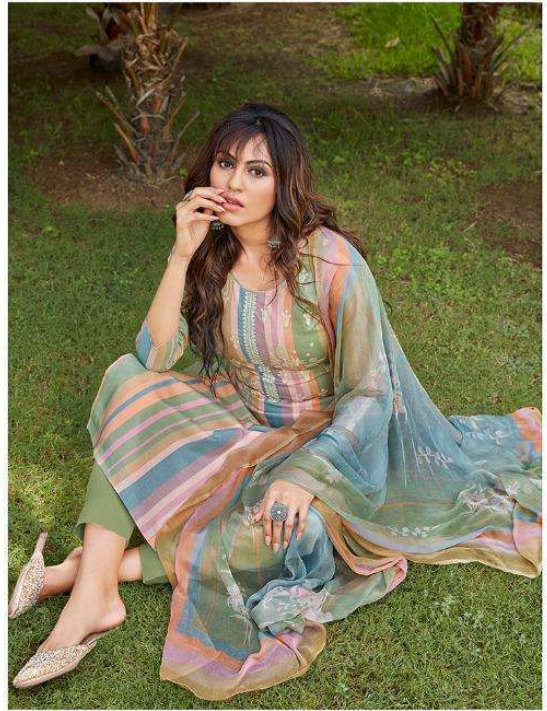

A woman with long, wavy brown hair is looking directly at the camera. She is wearing a vibrant, multi-colored (pink, purple, green, and blue) outfit with intricate white floral embroidery. She is also wearing a large, light-brown woven hat that she is holding up with her hands. The background is dark and out of focus.

Sanna
FASHION

KHAANI

A woman with long, wavy brown hair is looking directly at the camera. She is wearing a vibrant, multi-colored (pink, purple, green, and blue) outfit with intricate white floral embroidery. She is also wearing a large, light-brown woven hat that she is holding up with her hands. The background is dark and out of focus.

Sanna
FASHION

KHAANI

3811

3812

3813

3816

3817

3818

3814

3815

3819

3820

Sanna
FASHION
KHAANI

Soma
FASHION

Sanna
FASHION

Sanna
FASHION