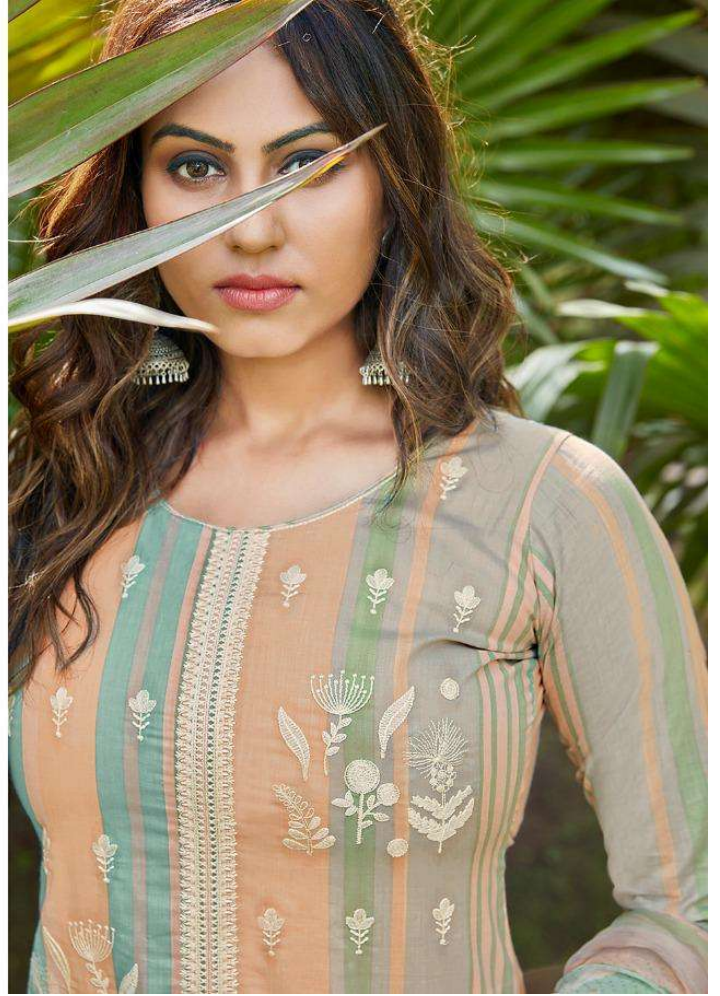

A woman with long, wavy brown hair is looking directly at the camera. She is wearing a vibrant, multi-colored (pink, purple, green, and blue) outfit with intricate white floral embroidery. She is also wearing a large, light-brown woven hat that she is holding up with her hands. The background is dark and out of focus.

Sanna
FASHION

KHAANI

A woman with long, wavy brown hair is looking directly at the camera. She is wearing a vibrant, multi-colored (pink, purple, green, and blue) outfit with intricate white floral embroidery. She is also wearing a large, light-brown woven hat that she is holding up with her hands. The background is dark and out of focus.

Sanna
FASHION

KHAANI

3811

3812

3813

3816

3817

3818

3814

3815

3819

3820

Sanna
FASHION
KHAANI

Soma
FASHION

Sanna
FASHION

Sanna
FASHION