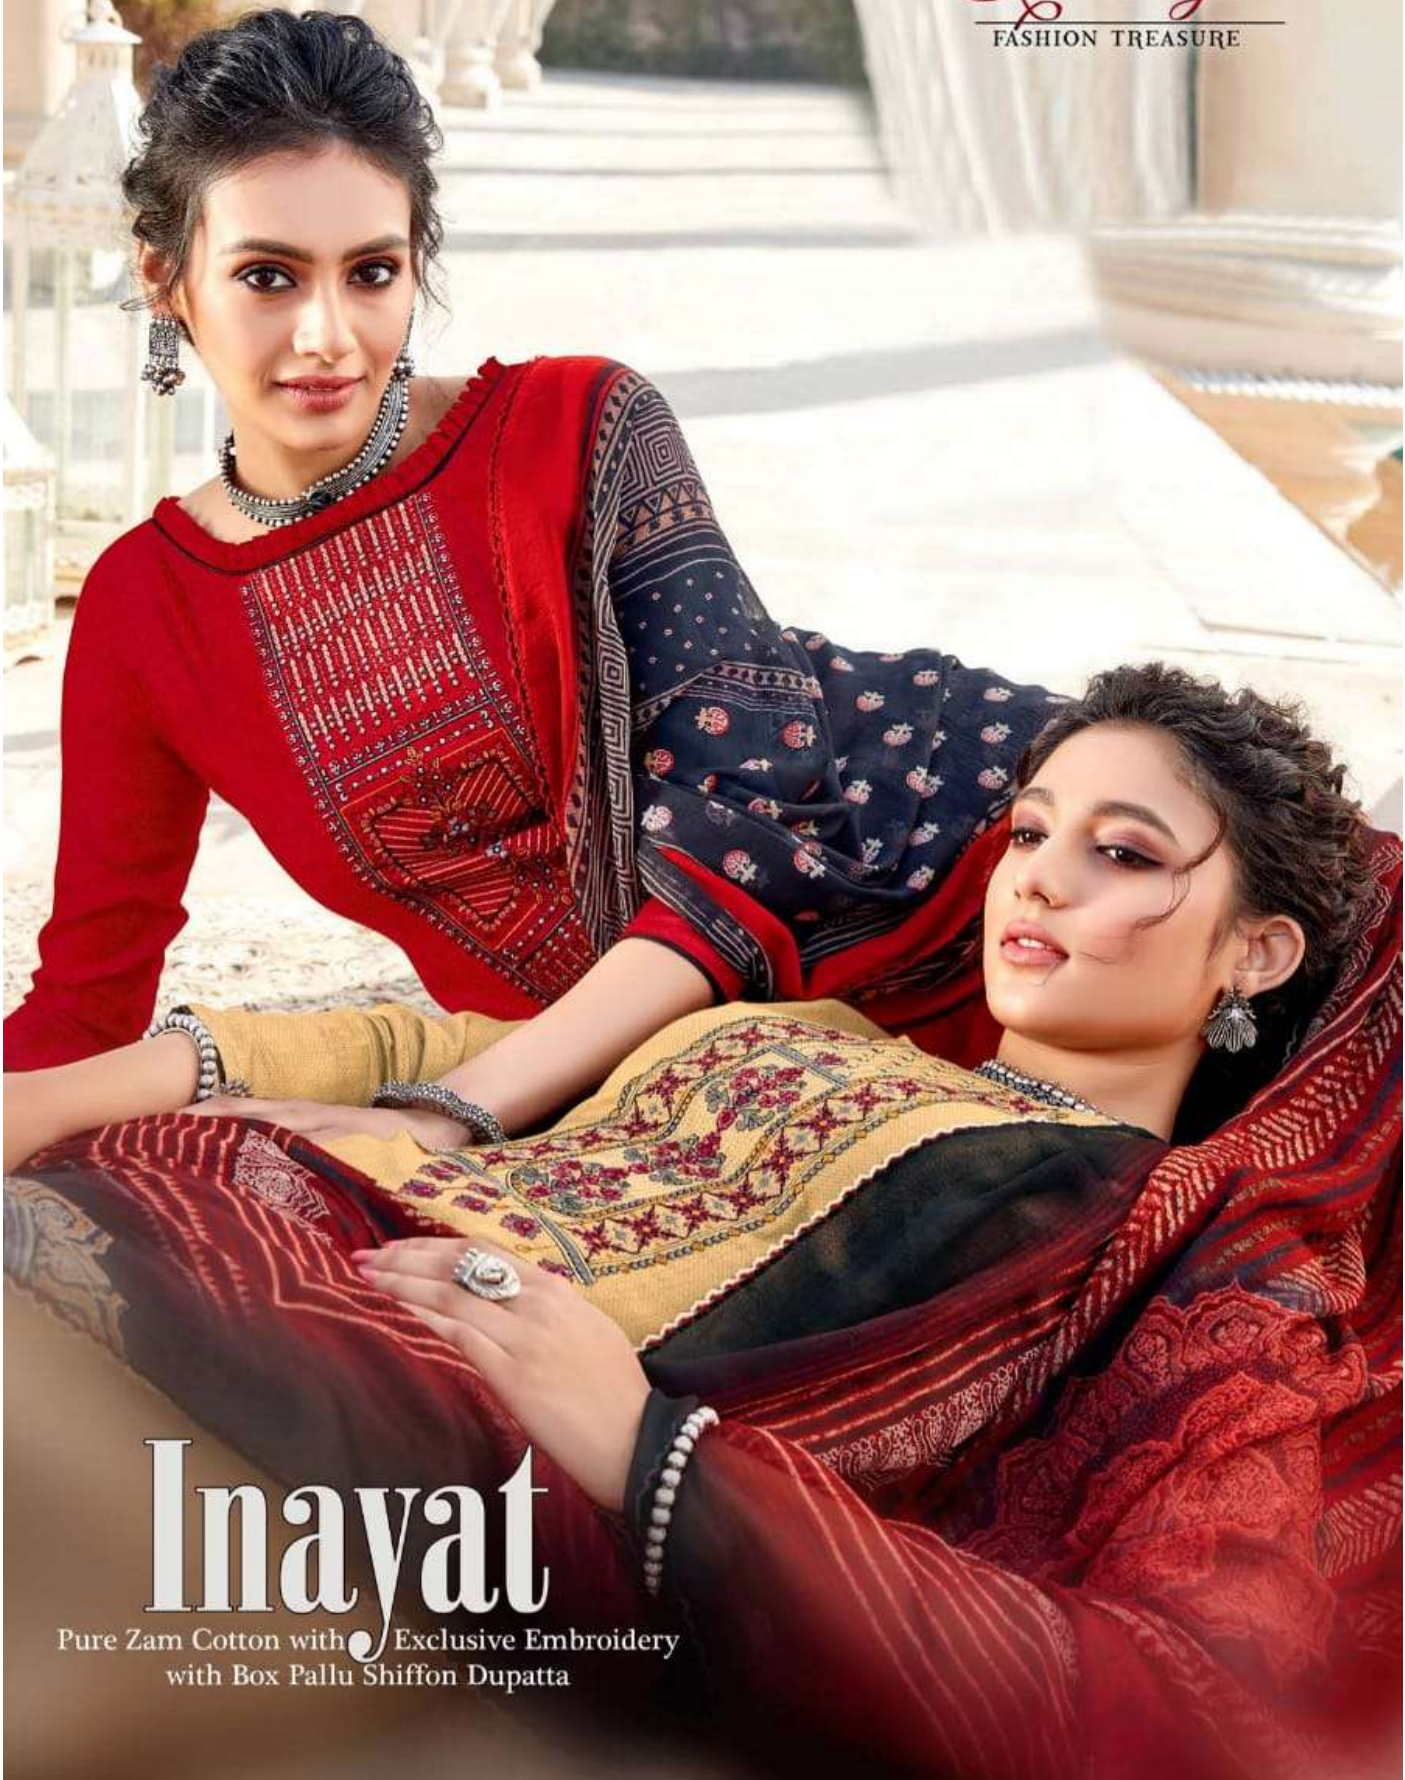

# Inayat

Pure Zam Cotton with Exclusive Embroidery  
with Box Pallu Shiffon Dupatta

*Sarmaaya*<sup>®</sup>  
FASHION TREASURE