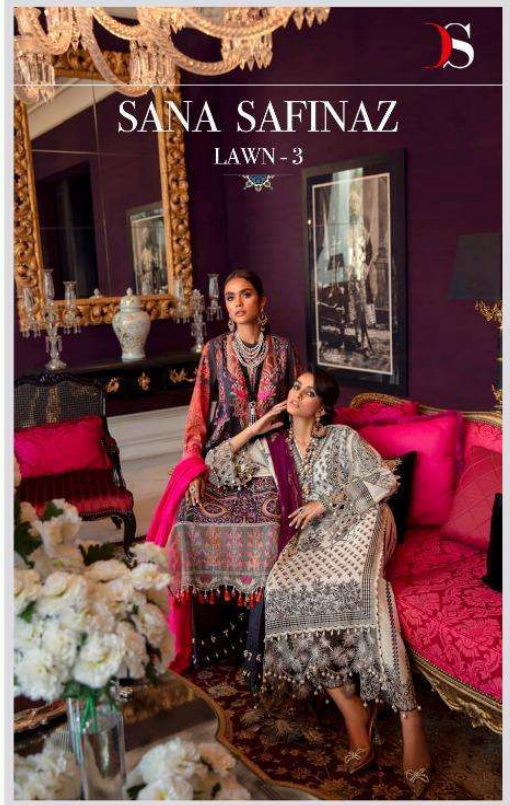

SANA SAFINAZ

LAWN - 3