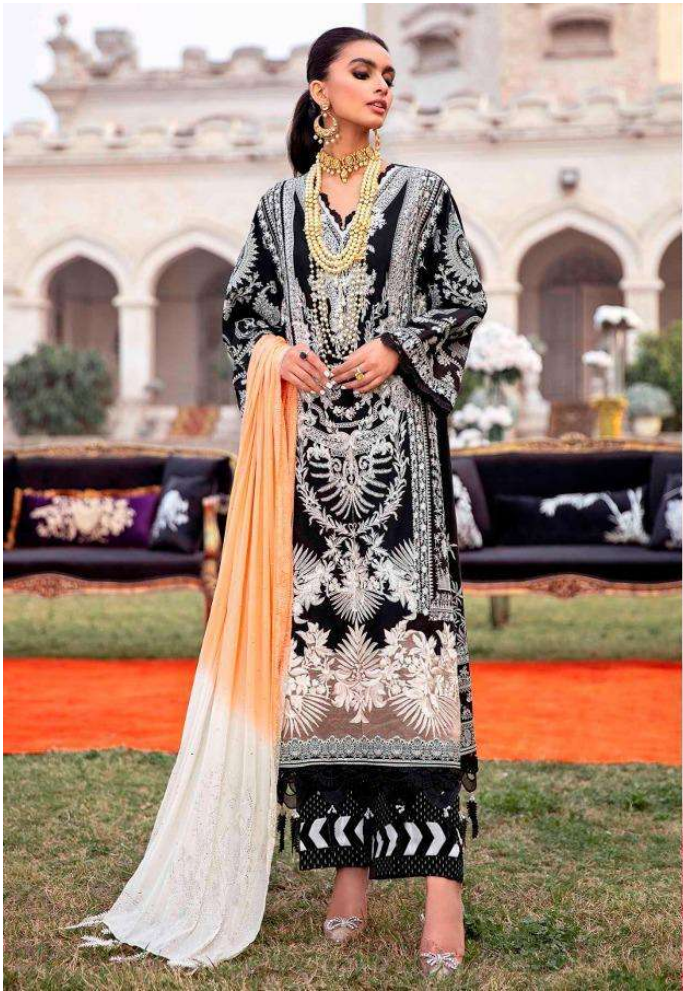

1023

1024

DS

1022