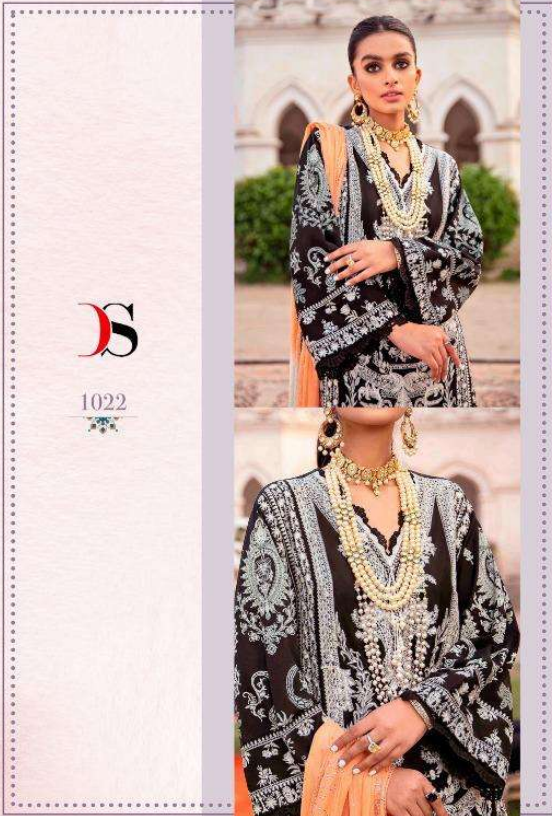

1027

1028

DS

1022