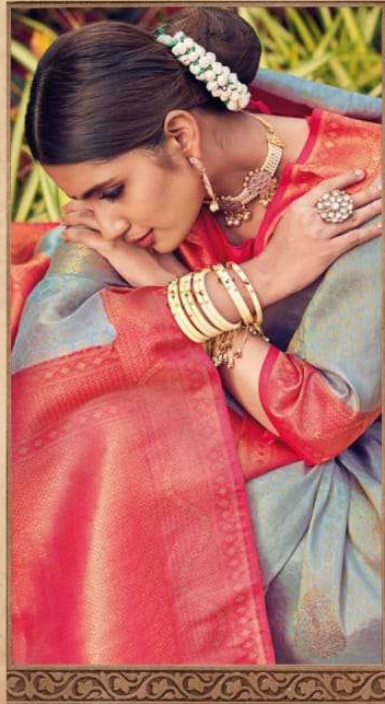

PINK LOTUS
CREATION
The best in creation

PINK LOTUS
CREATION
Your vision is our obsession

D.No-112

PINK LOTUS
CREATION
For the discerning woman

**A WOMAN
IS NEVER SEXIER**
THAN WHEN SHE IS COMFORTABLE IN HER CLOTHES.

D.No-107

The right side of the image is a red background with a subtle, repeating pattern of wavy lines. At the top center is the 'PINK LOTUS' logo, which includes a circular emblem with a lotus flower. Below the logo is the text 'PINK LOTUS CREATION For the discerning woman'. In the center is a square frame containing a circular pattern of small figures holding hands, with a central figure in a dynamic pose. At the bottom, the text 'A WOMAN IS NEVER SEXIER THAN WHEN SHE IS COMFORTABLE IN HER CLOTHES.' is written in a serif font. Below this is the text 'D.No-107'.