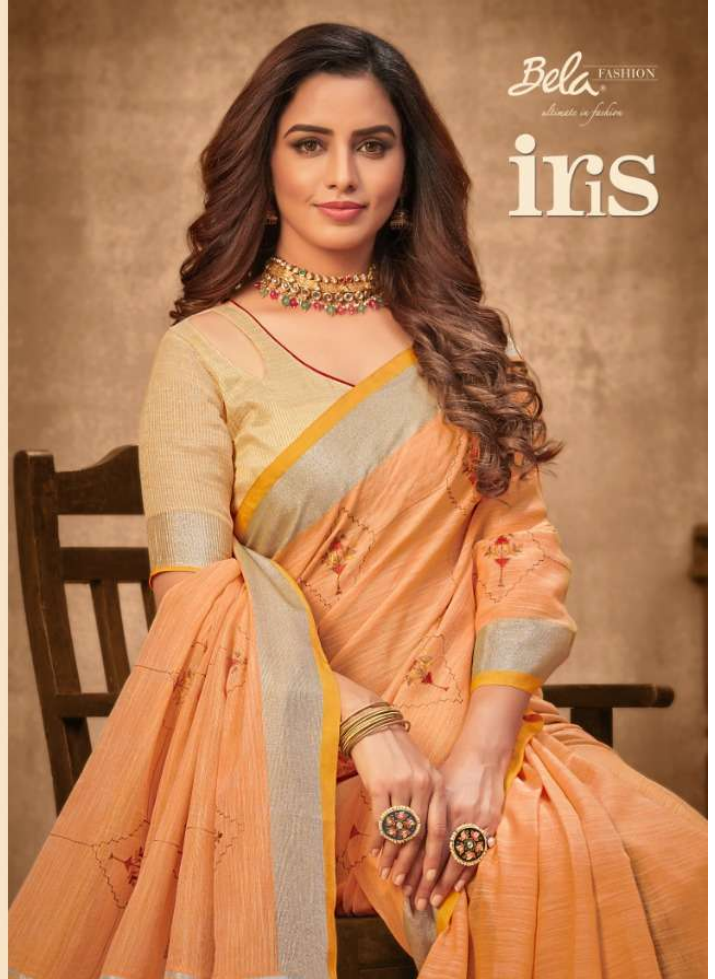

Bela FASHION
Ultimate in fashion

iris