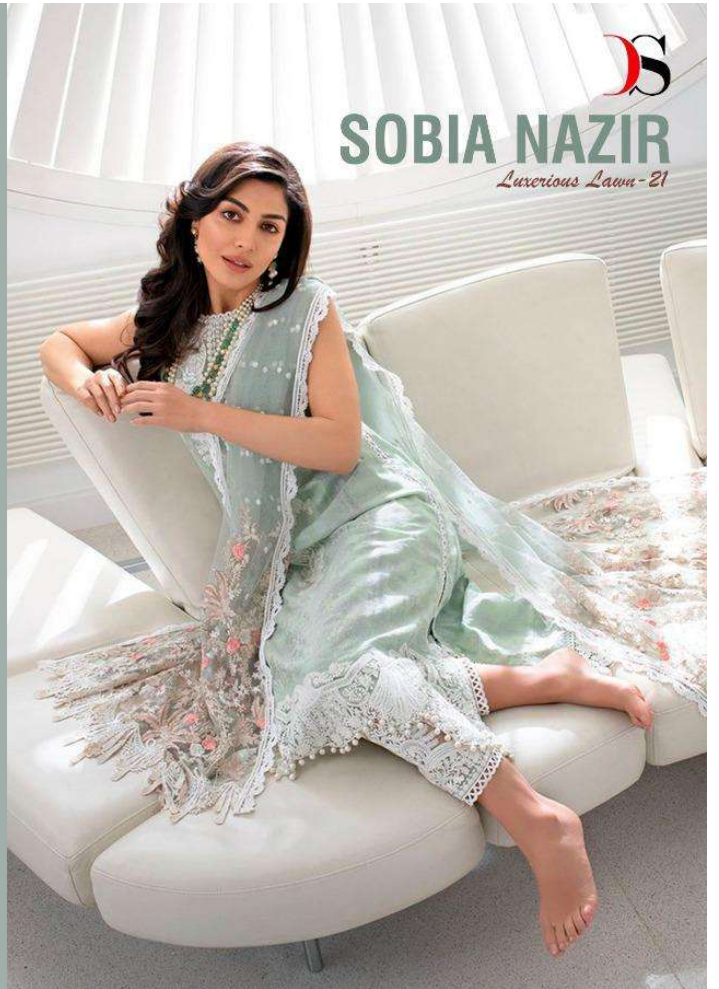

SOBIA NAZIR

Luxurious Lawn - 21

DEEPSY
SUITS

Email - deepsysuits572@gmail.com

Complimentary copy-not for sale