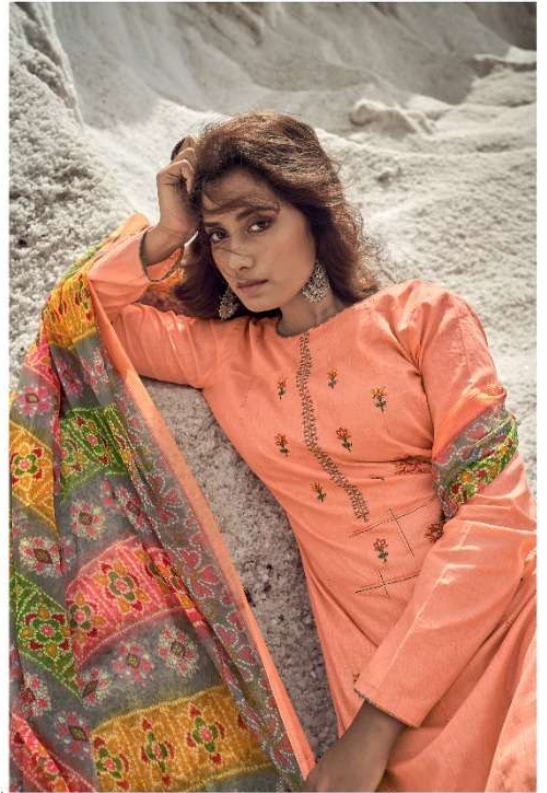

# Nazar-E- Patiala

SHPOJIN STYLE THIS SEASON

558-009.....

*Belliza*  
Designer Suits

GIMMER NO BEAUTY

558-007.....

*Belliza*  
Designer Suits

SECRETS OF SIMSI