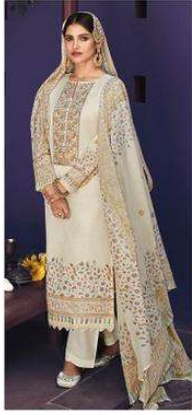

**نرگیس**

*Patola magisterpiece with our exquisite crafted cutting purple outfit delicately detailed with threads making it a stunning statement for summer.*

**PATOLA. 8008**

MEERA. 8001

MEERA. 8002

MEERA. 8003