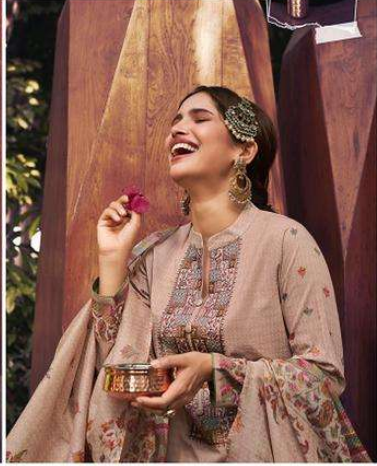

ممتاز آرٹس
MUMTAZ ARTS
Range of design
MEERA. 8009

شالال