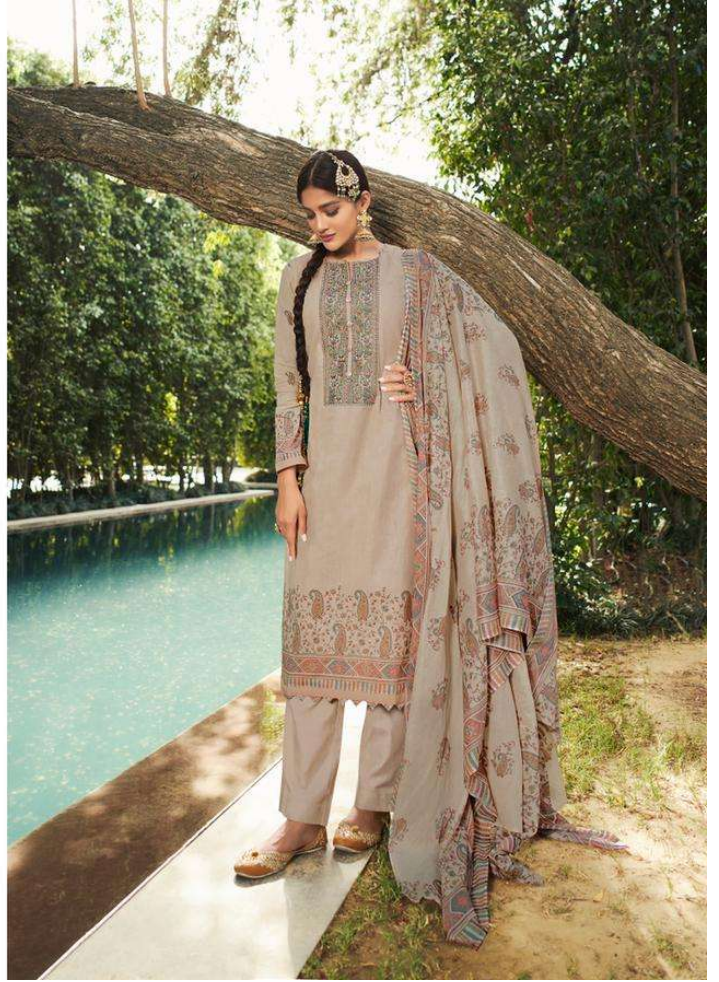

ممتاز آرٹس
MUMTAZ ARTS
Design to Inspire

نسیم
For the days when summer is in the air, wear this small scale floral printed three piece ensemble on walking here.
MEERA. 8004