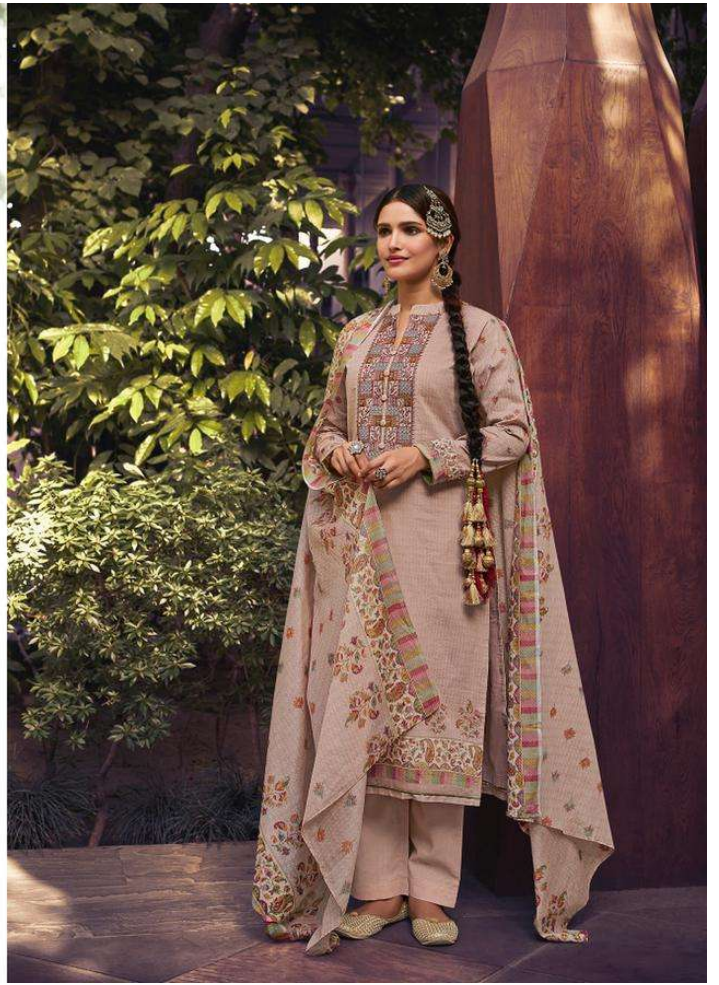

ممتاز آرٹس
MUMTAZ ARTS
Range of design
MEERA. 8009

شالال