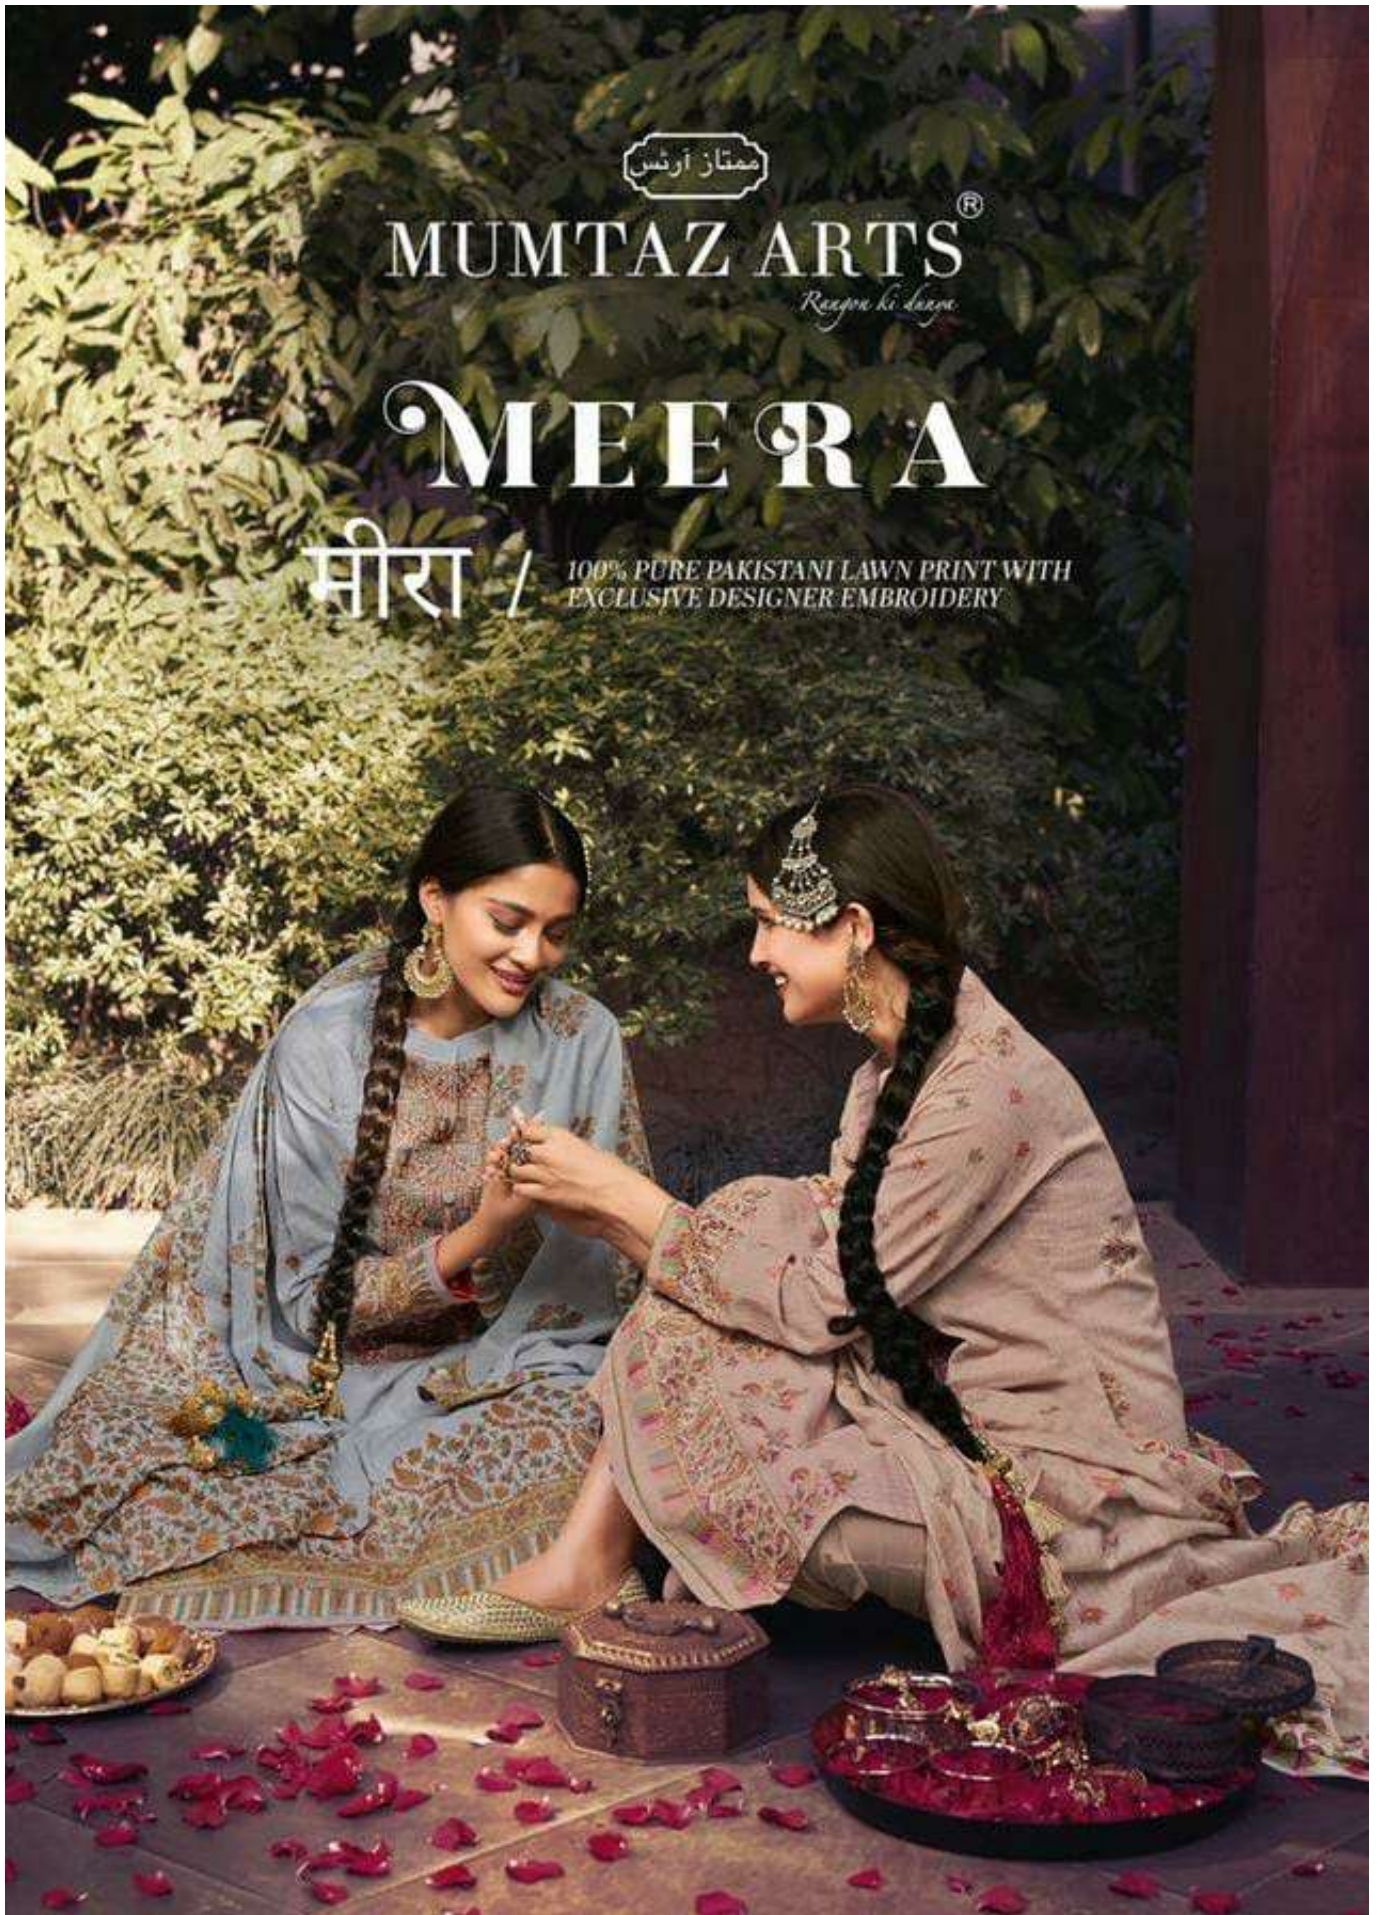

ممتاز آرٹس

MUMTAZ ARTS®

Rangon ki Rang

MEE RA

मीरा /

100% PURE PAKISTANI LAWN PRINT WITH
EXCLUSIVE DESIGNER EMBROIDERY