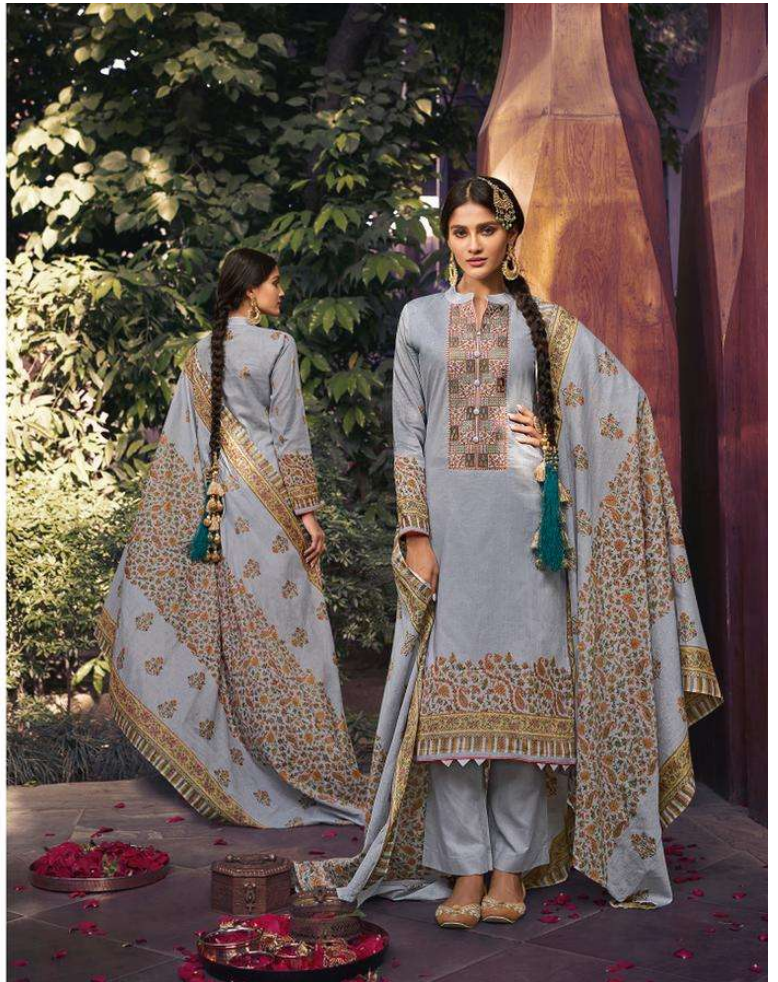

ممتاز آرٹس
MUMTAZ ARTS
Regina de Luxe

نرگیس

PATOLA. 8008