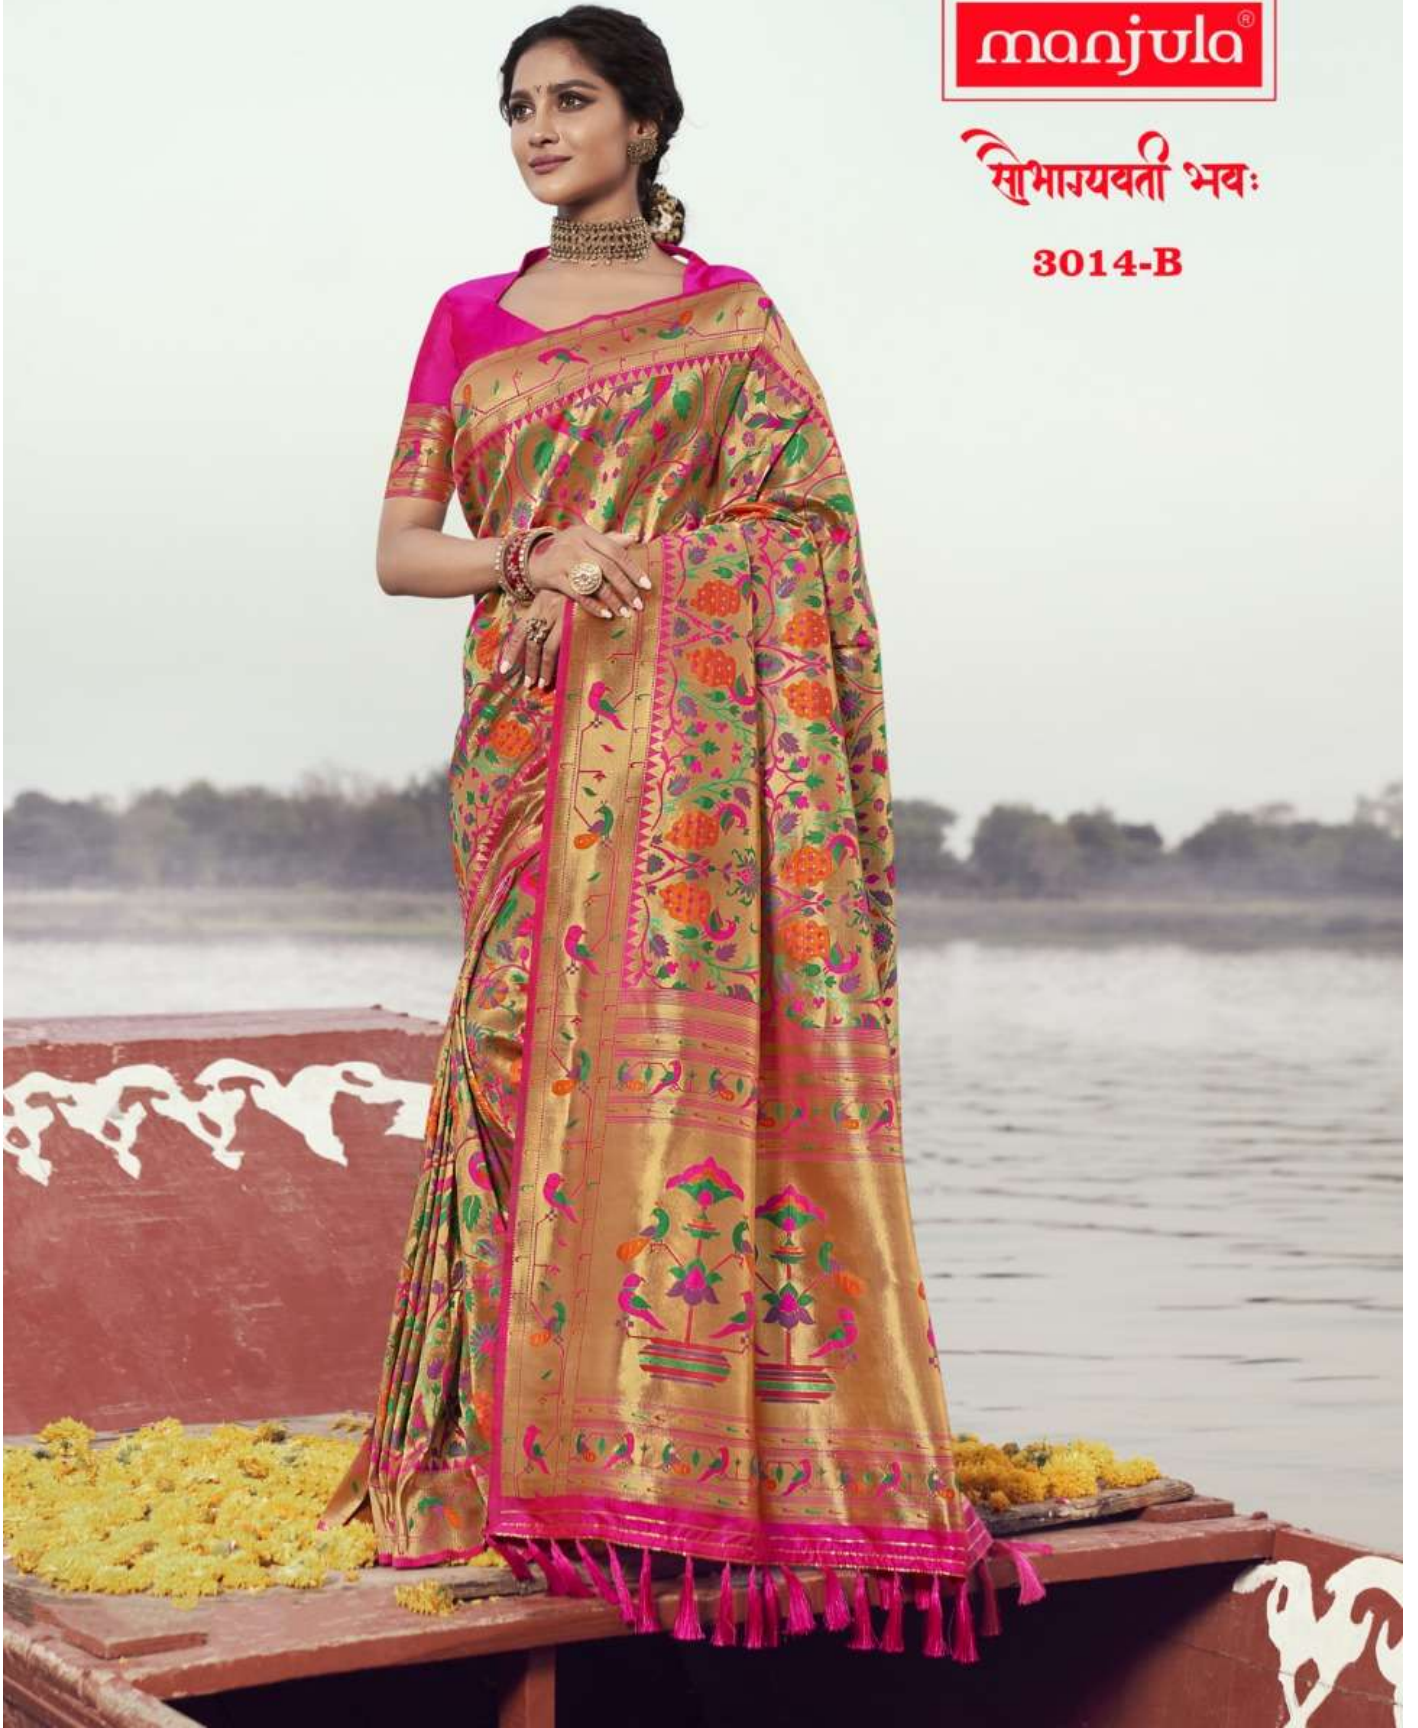

manjula®

सुभाग्यवती भवः

3014-B