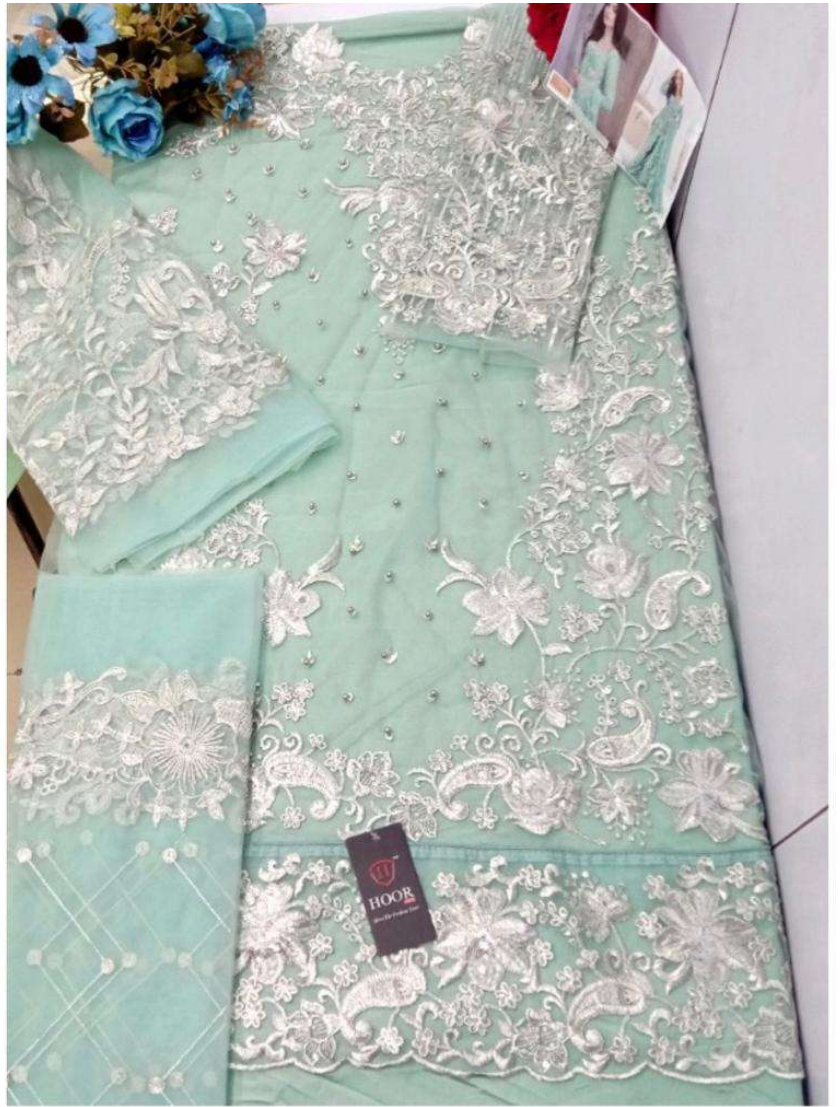

:-A

-B

!-C

-D

E

HOOR TEX

TOP - BUTTERFLY NET WITH HEAVY EMBROIDERY & PEARLS  
BOTTOM - ANGR - BUTTERFLY NET WITH EMBROIDERY & SHANTUN  
CLIPNETS - BUTTERFLY NET WITH EMBROIDERY

23002-H