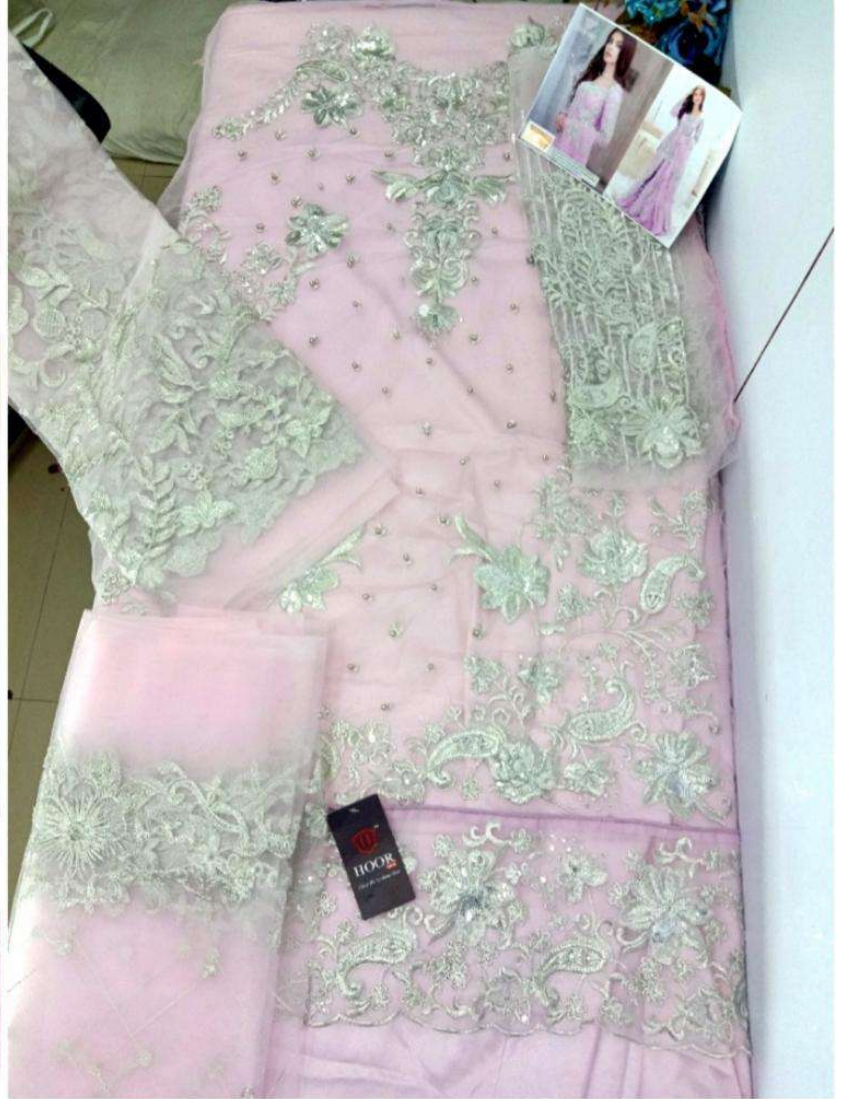

:-A

-B

!-C

-D

E

HOOR TEX

TOP - BUTTERFLY NET WITH HEAVY EMBROIDERY & PEARLS
BOTTOM - ANGR - BUTTERFLY NET WITH EMBROIDERY & SHANTUN
CLIPNETS - BUTTERFLY NET WITH EMBROIDERY

23002-H

23002-G

23002-F

23002-E

23002-B

23002-C

23002-A

23002-I