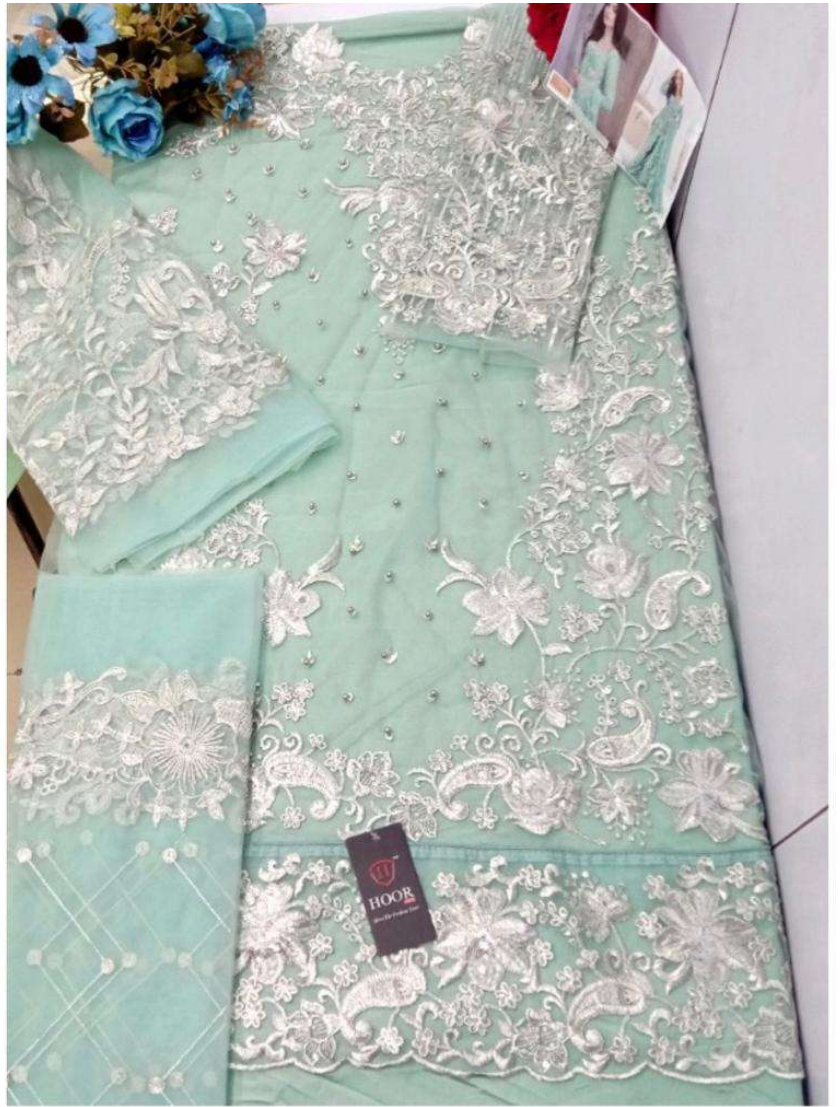

:-A

-B

!-C

-D

E

HOOR TEX

TOP - BUTTERFLY NET WITH HEAVY EMBROIDERY & PEARLS
BOTTOM - ANGR - BUTTERFLY NET WITH EMBROIDERY & SHANTUN
CLIPNETS - BUTTERFLY NET WITH EMBROIDERY

23002-H