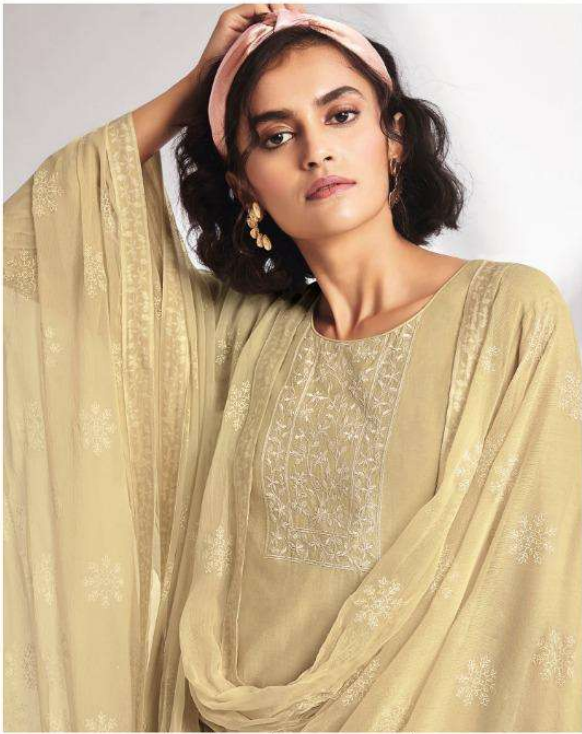

Ganga®

THREADS

Take me where summer never ends.

C0530

C0531

C0532

C0533

C0534

C0535

Ganga®

C0532

Take me where summer never ends.

Take me where summer never ends.

C0530

Take me where summer never ends.

Take me where summer never ends.

C0534

C0533

Ganga®

Take me where summer never ends.

Take me where summer never ends.

C0531

C0531

PRODUCT NAME	THREADS
D.NO.	C0530 TO C0535
DESCRIPTION	<p>TOP FINEST BEBERG LAWN WITH EMBROIDERY</p> <p>BOTTOM SILKY SATIN</p> <p>DUPATTA PURE CHIFFON WHITE INK PRINTED WITH FOUR SIDE PRINTED BORDER</p>
HSN CODE	5208
PRICE	