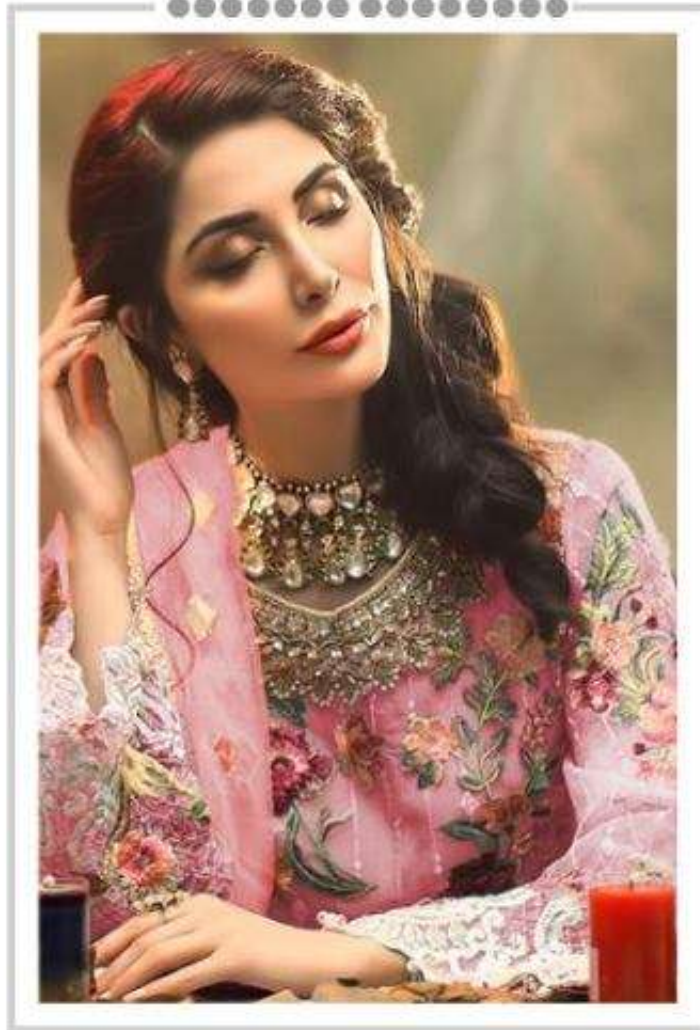

Ramsha®

CRIMSON-NX

Ramsha®

CRIMSON-A

TOP- FOX GEORGET WITH HEAVY EMBROIDERY
BOTTOM- DULL SANTOON
DUPATTA - NET WITH HEAVY EMBROIDERY

Ramsha®

CRIMSON-D

TOP- FOX GEORGET WITH HEAVY EMBROIDERY
BOTTOM- DULL SANTOON
DUPATTA - NET WITH HEAVY EMBROIDERY

Ramsha®

CRIMSON-B

TOP- FOX GEORGET WITH HEAVY EMBROIDERY
BOTTOM- DULL SANTOON
DUPATTA - NET WITH HEAVY EMBROIDERY

Ramsha®

CRIMSON-NX

Ramsha®
CRIMSON-NX

CRIMSON-A

CRIMSON-B

CRIMSON-C

CRIMSON-D

Ramsha®

CRIMSON-C

TOP- FOX GEORGET WITH HEAVY EMBROIDERY
BOTTOM- DULL SANTOON
DUPATTA - NET WITH HEAVY EMBROIDERY

Ramsha®

CRIMSON-NX