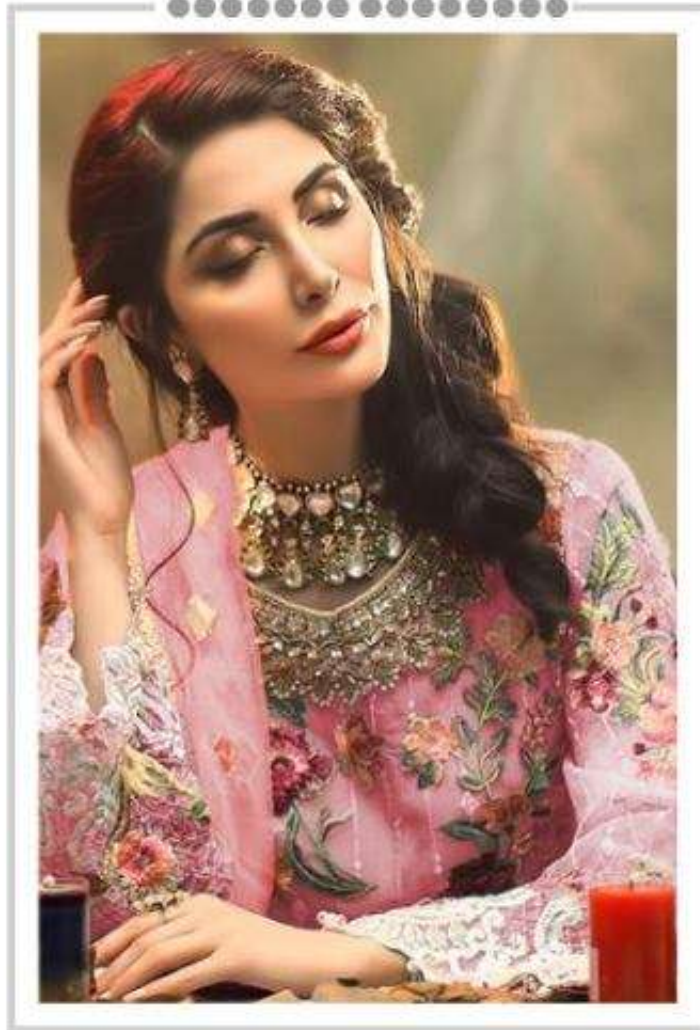

Ramsha[®]

CRIMSON-NX

Ramsha®

CRIMSON-A

TOP- FOX GEORGET WITH HEAVY EMBROIDERY
BOTTOM- DULL SANTOON
DUPATTA - NET WITH HEAVY EMBROIDERY

Ramsha®

CRIMSON-D

TOP- FOX GEORGET WITH HEAVY EMBROIDERY
BOTTOM- DULL SANTOON
DUPATTA - NET WITH HEAVY EMBROIDERY

Ramsha®

CRIMSON-B

TOP- FOX GEORGET WITH HEAVY EMBROIDERY
BOTTOM- DULL SANTOON
DUPATTA - NET WITH HEAVY EMBROIDERY

Ramsha®

CRIMSON-NX

Ramsha®
CRIMSON-NX

CRIMSON-A

CRIMSON-B

CRIMSON-C

CRIMSON-D

Ramsha®

CRIMSON-C

TOP- FOX GEORGET WITH HEAVY EMBROIDERY
BOTTOM- DULL SANTOON
DUPATTA - NET WITH HEAVY EMBROIDERY

Ramsha®

CRIMSON-NX