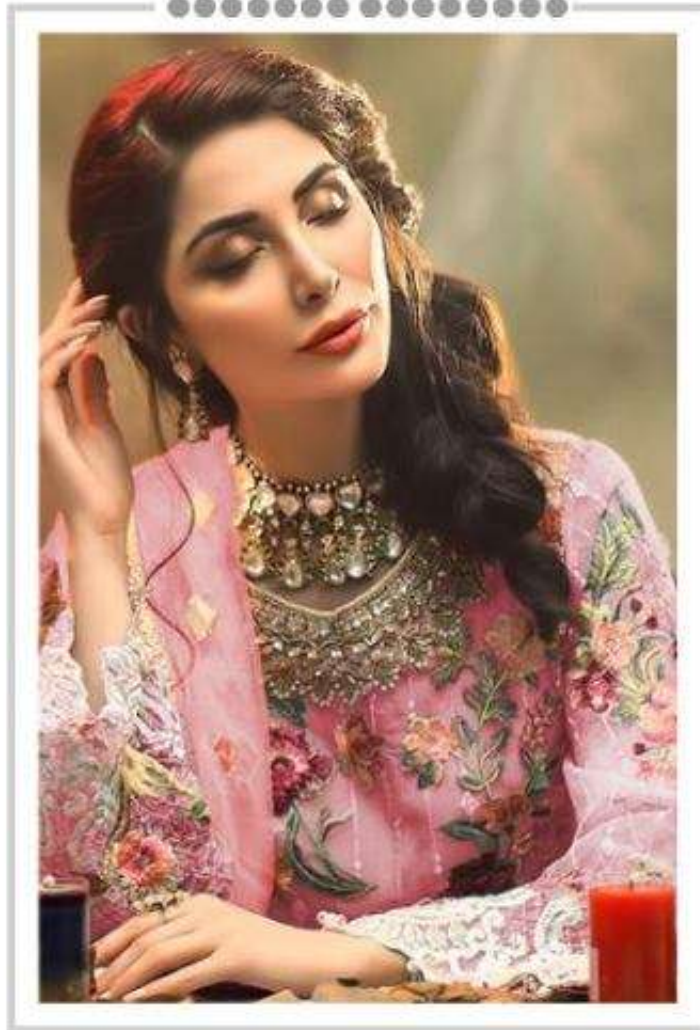

  
**Ramsha**<sup>®</sup>

CRIMSON-NX

Ramsha®

CRIMSON-A

TOP- FOX GEORGET WITH HEAVY EMBROIDERY  
BOTTOM- DULL SANTOON  
DUPATTA - NET WITH HEAVY EMBROIDERY

Ramsha®

**CRIMSON-D**

**TOP-** FOX GEORGET WITH HEAVY EMBROIDERY  
**BOTTOM-** DULL SANTOON  
**DUPATTA -** NET WITH HEAVY EMBROIDERY

Ramsha®

**CRIMSON-B**

**TOP-** FOX GEORGET WITH HEAVY EMBROIDERY  
**BOTTOM-** DULL SANTOON  
**DUPATTA -** NET WITH HEAVY EMBROIDERY

Ramsha®

CRIMSON-NX

Ramsha®  
CRIMSON-NX

CRIMSON-A

CRIMSON-B

CRIMSON-C

CRIMSON-D

Ramsha®

**CRIMSON-C**

**TOP-** FOX GEORGET WITH HEAVY EMBROIDERY  
**BOTTOM-** DULL SANTOON  
**DUPATTA -** NET WITH HEAVY EMBROIDERY

  
Ramsha®

CRIMSON-NX