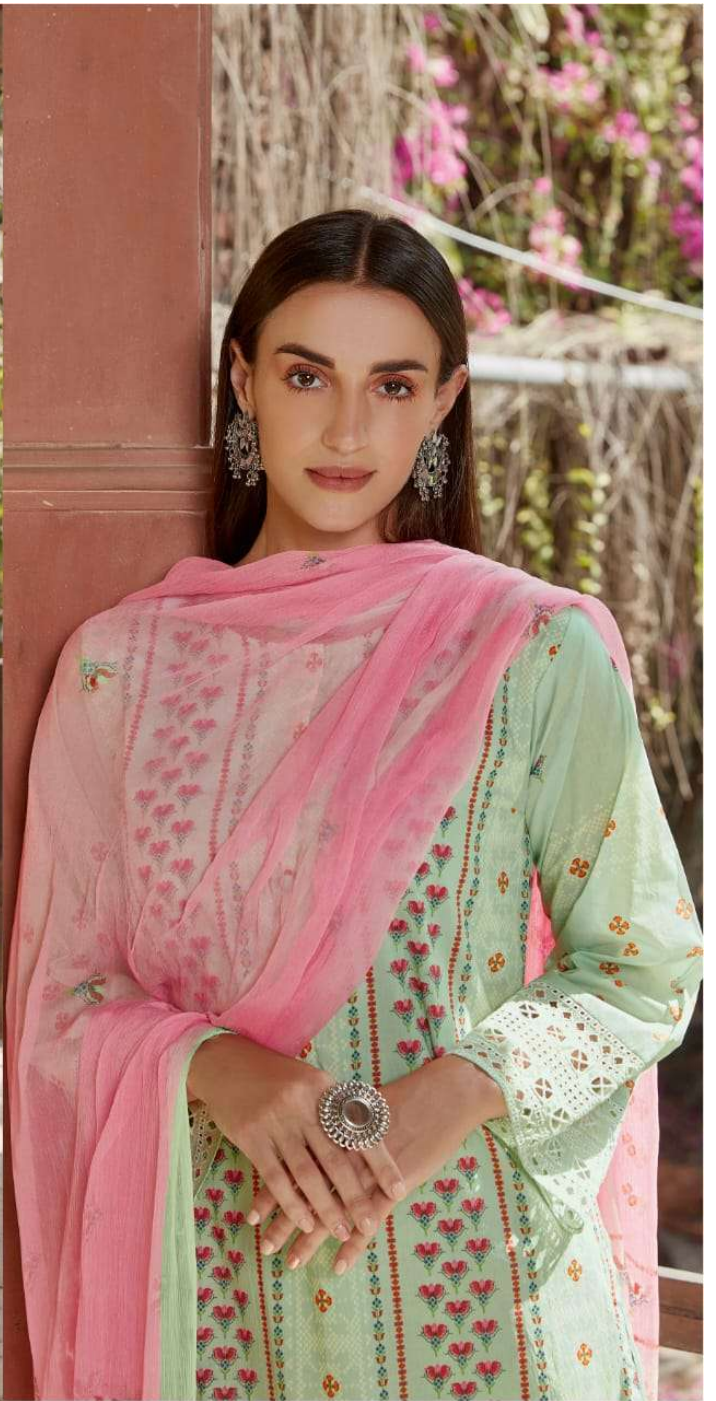

DESCRIPTION

TOP - CAMBRIC DIGITAL PRINT WITH EMBROIDERY SLEEVE

BOTTOM - CAMBRIC COMB

DUPATTA - GERMAN CHIFFON DIGITAL PRINTED

RATE

RS, 1395/-

TOTAL SUITS = 10 TOTAL AMOUNT - 13950/- AVG. RATE - 1395/-

Tiana