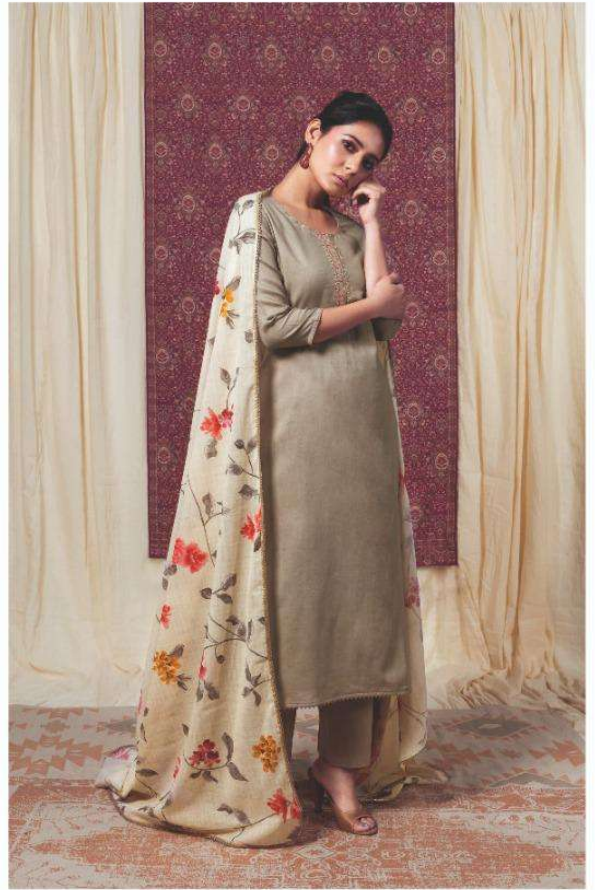

Ganga®

Ganga®

C0651

C0652

Ganga®

PRODUCT NAME	ANAYA
D.NO.	C0650 TO C0655
DESCRIPTION	<p>TOP PREMIUM COTTON PATTERN SOLID WITH EMBROIDERY</p> <p>BOTTOM COTTON SOLID</p> <p>DUPATTA FINEST MAL PRINTED WITH COTTON & GOTA LACE</p>
HSN CODE	520831
WHOLESALE PRICE	1235/- EACH+GST(EXTRA)