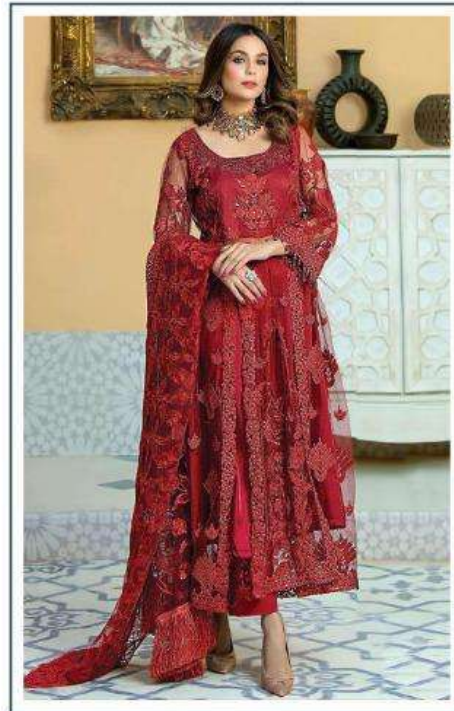

D.N0-2039 D