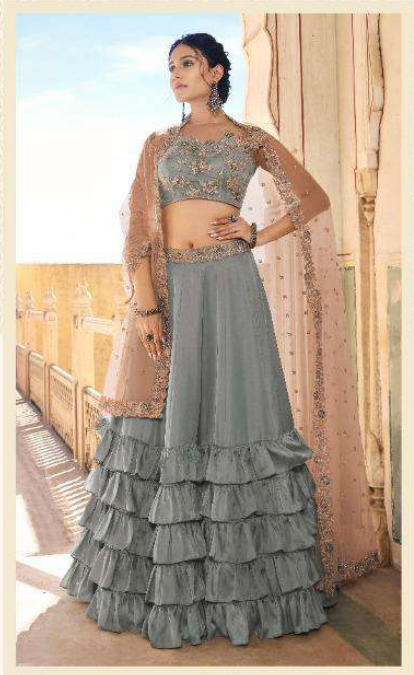

nakkashi

GREY FLARED SATIN SILK FRILLED LEHENGA HAVING DUSTY PEACH NET COUTURE
DUPATTA PAIRED WITH GREY SILK SATIN BLOUSE

CODE.NO :- 4207

nakkashi

CODE.NO:-4207

nakkashi

GREY FLARED SATIN SILK FRILLED LEHENGA HAVING DUSTY PEACH NET CUTWORK
DUPATTA PAIRED WITH GREY SILK SATIN BLOUSE