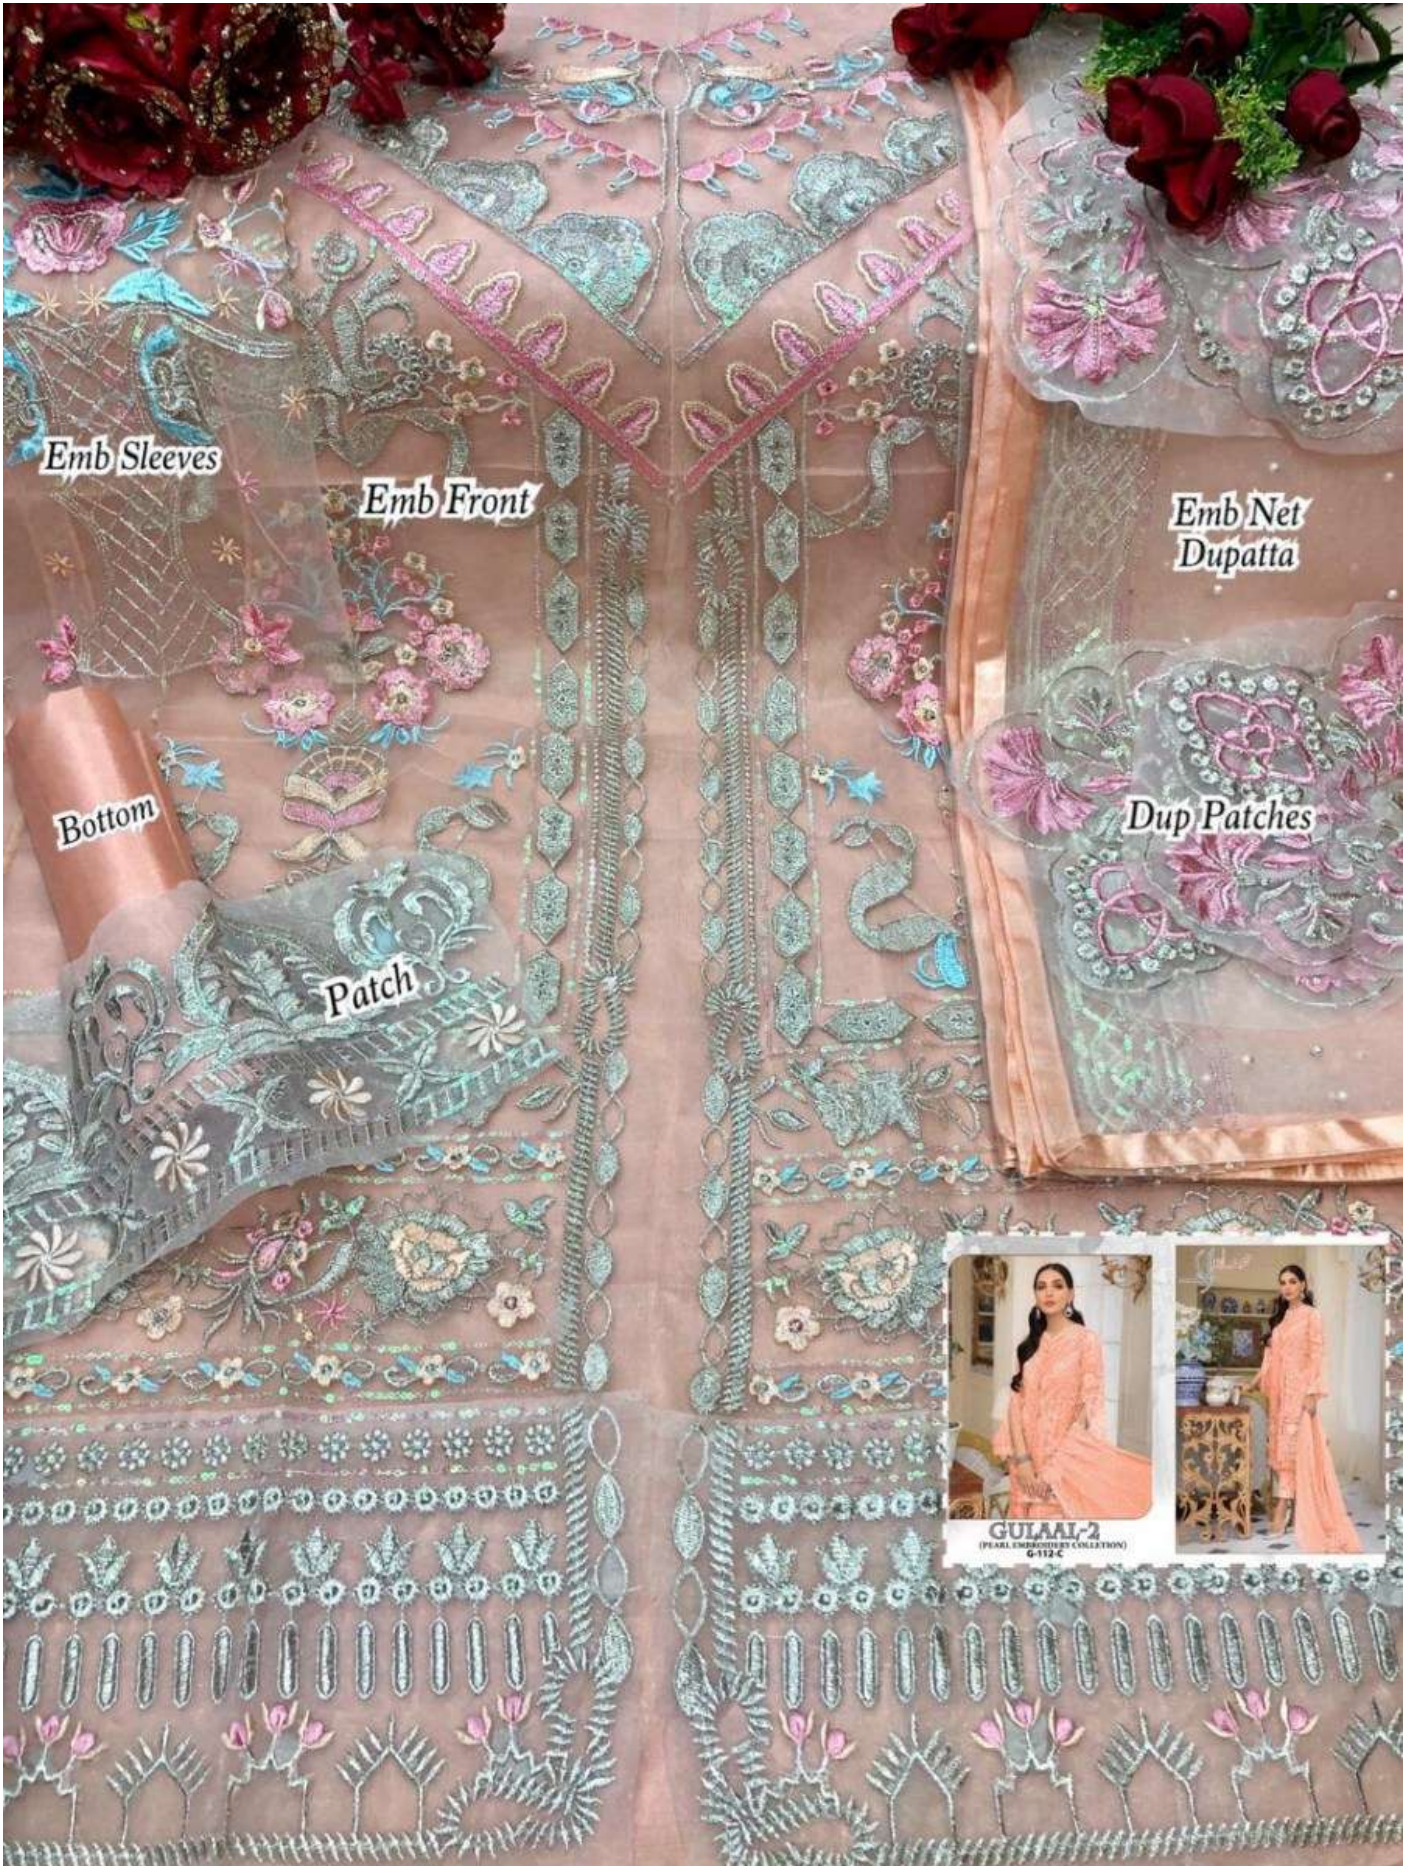

**GULAAAL-2**  
(PEARL EMBROIDERY COLLETION)

**GULAL-2**  
(PEARL EMBROIDERY COLLETION)

**GULAL-2**  
(PEARL EMBROIDERY COLLETION)  
**G-112-D**

Emb Sleeves

Emb Front

Emb Net Dupatta

Dup Patches

Bottom

Patch

GULAAI-2  
(SILK EMBROIDERY COLLECTION)  
63136

**GULAL-2**  
(PEARL EMBROIDERY COLLETION)  
**G-112-B**

Emb Sleeves

Emb Front

Emb Net Dupatta

Dup Patches

Bottom

Patch

GULALI-2  
(PEARL & METAL COLLECTION)  
G-1128

**GULAL-2**  
(PEARL EMBROIDERY COLLETION)  
**G-112-C**