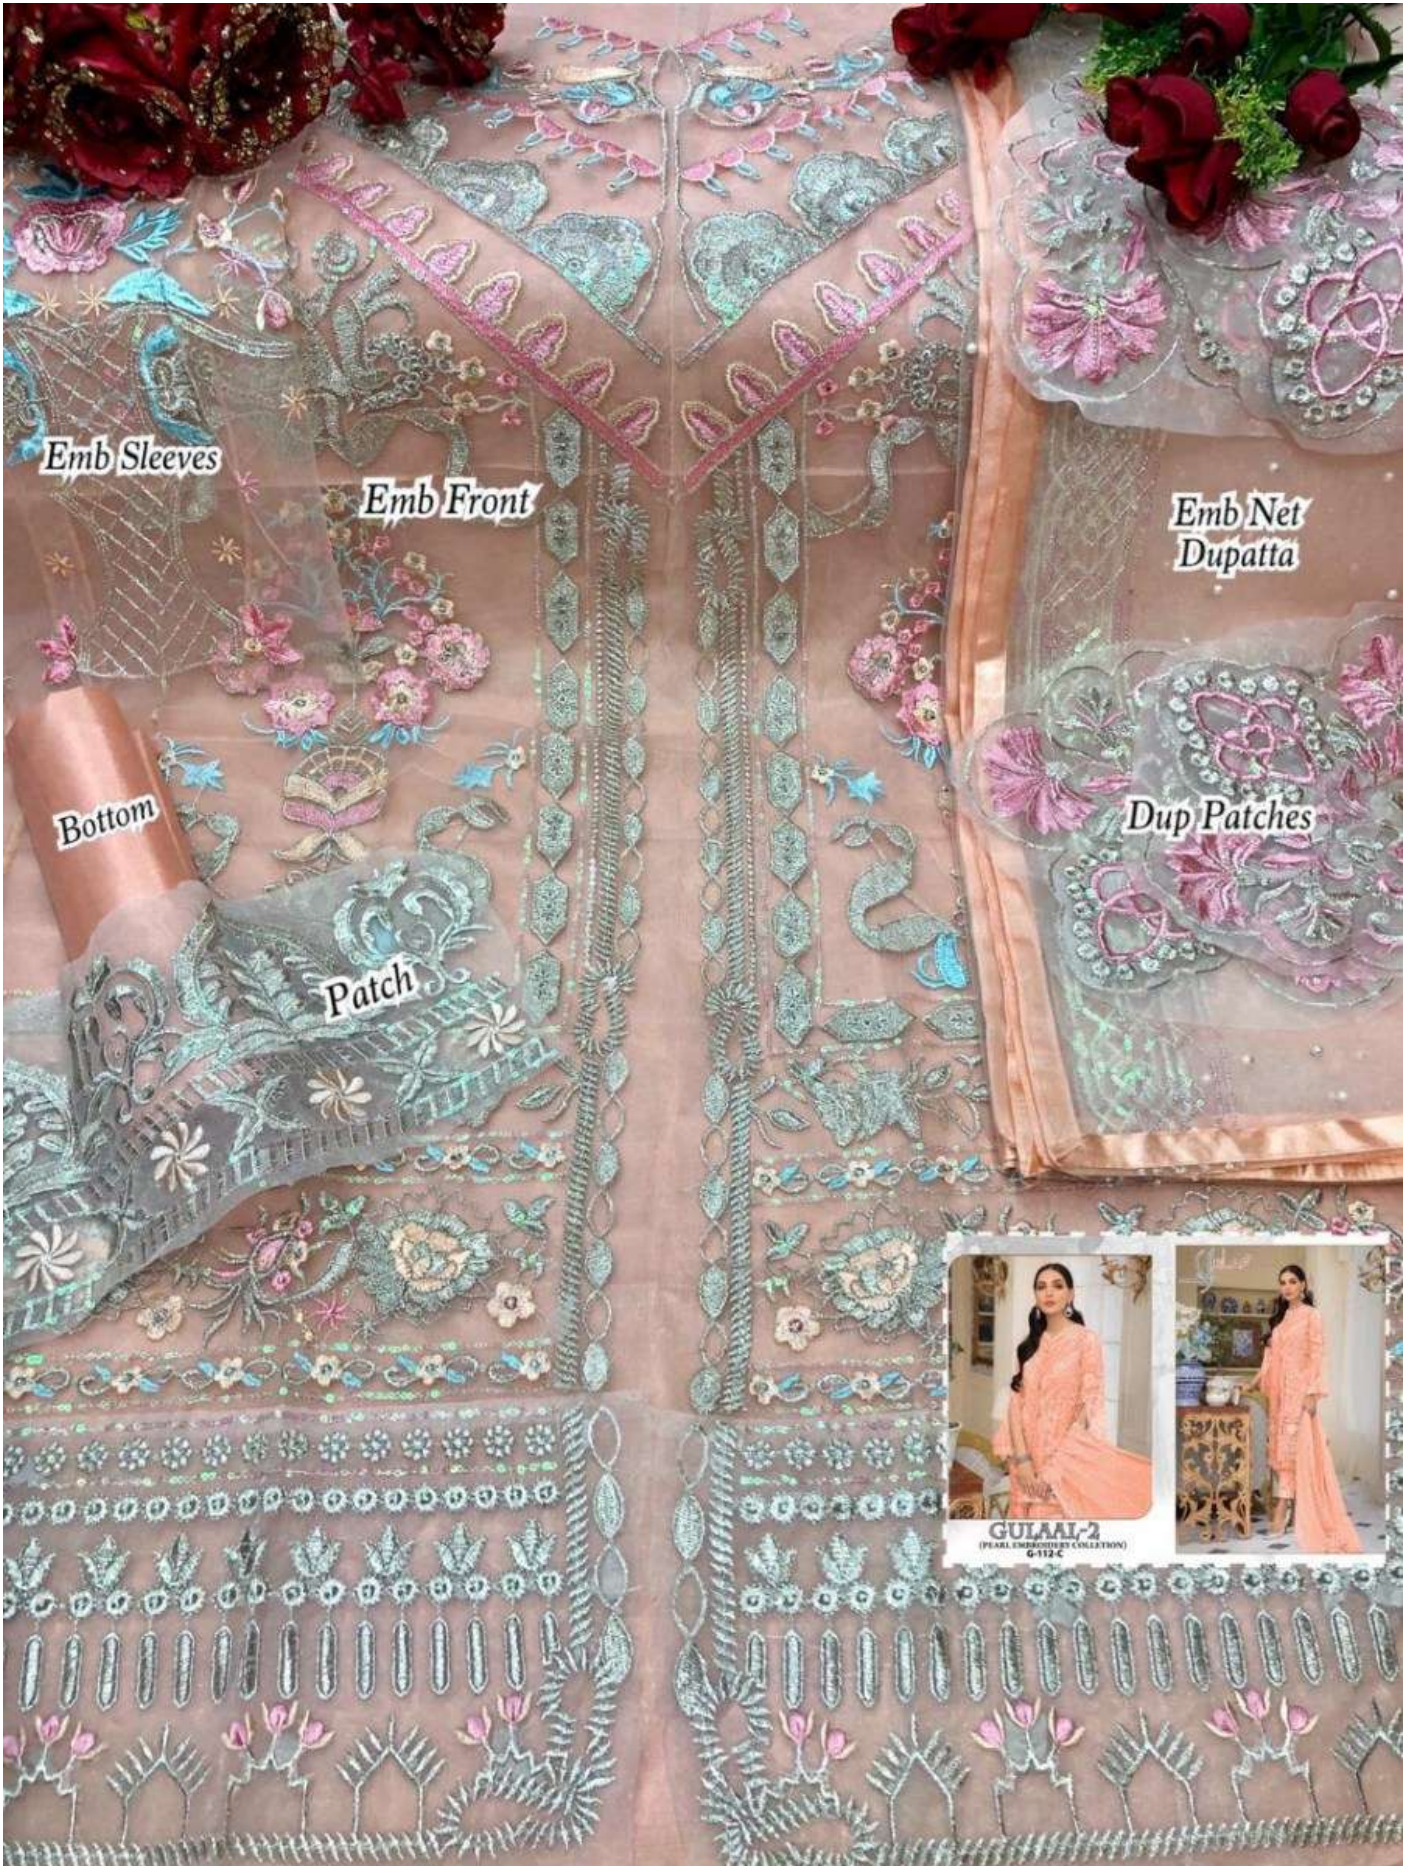

GULAAAL-2
(PEARL EMBROIDERY COLLETION)

GULAAAL-2
(PEARL EMBROIDERY COLLETION)

Emb Sleeves

Emb Front

Emb Net Dupatta

Dup Patches

Bottom

Patch

GULALI-2
(PEARL EMBROIDERY COLLECTION)
G-121C

GULAL-2
(PEARL EMBROIDERY COLLETION)
G-112-D

Emb Sleeves

Emb Front

Emb Net Dupatta

Dup Patches

Bottom

Patch

GULAAI-2
© 2020

GULAL-2
(PEARL EMBROIDERY COLLETION)
G-112-B

Emb Sleeves

Emb Front

Emb Net Dupatta

Dup Patches

Bottom

Patch

GULALI-2
(PEARL & METAL COLLECTION)
G-112-B

GULAL-2
(PEARL EMBROIDERY COLLETION)
G-112-C