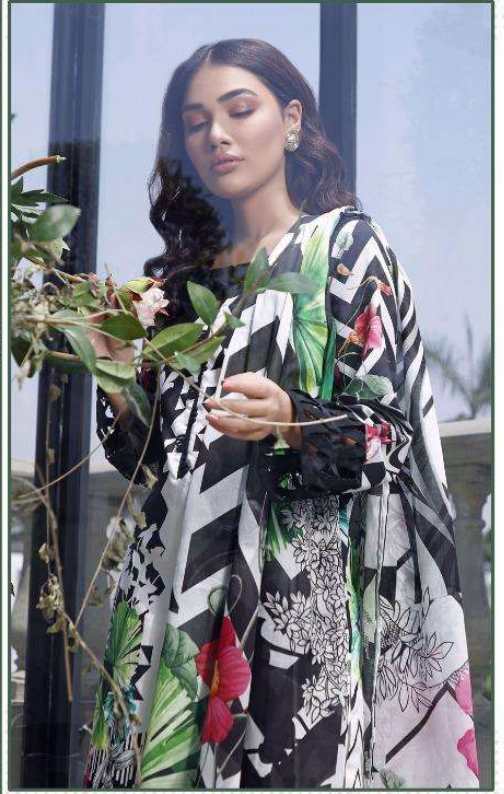

Firdous 15001
DIGITAL COLLECTION