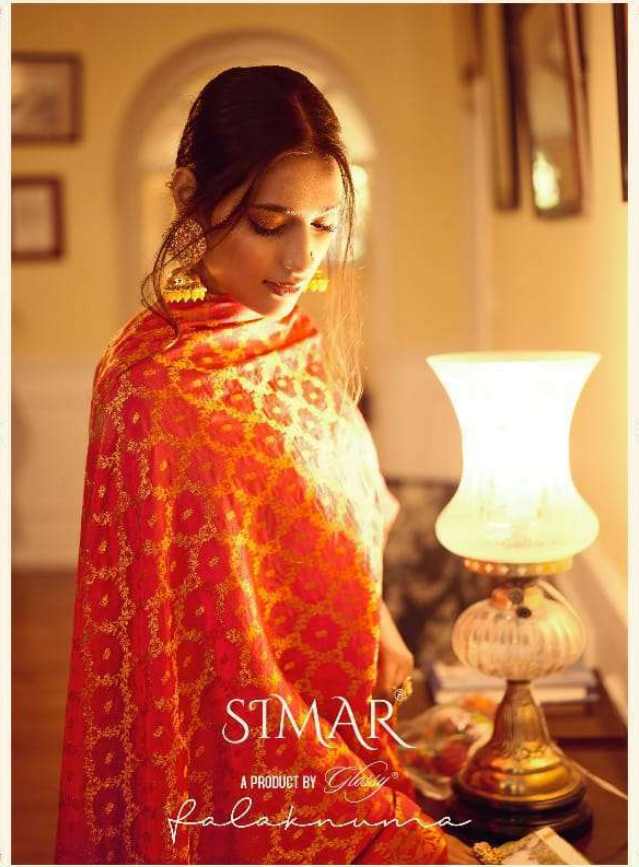

SIMAR

A PRODUCT BY

Palakrumba