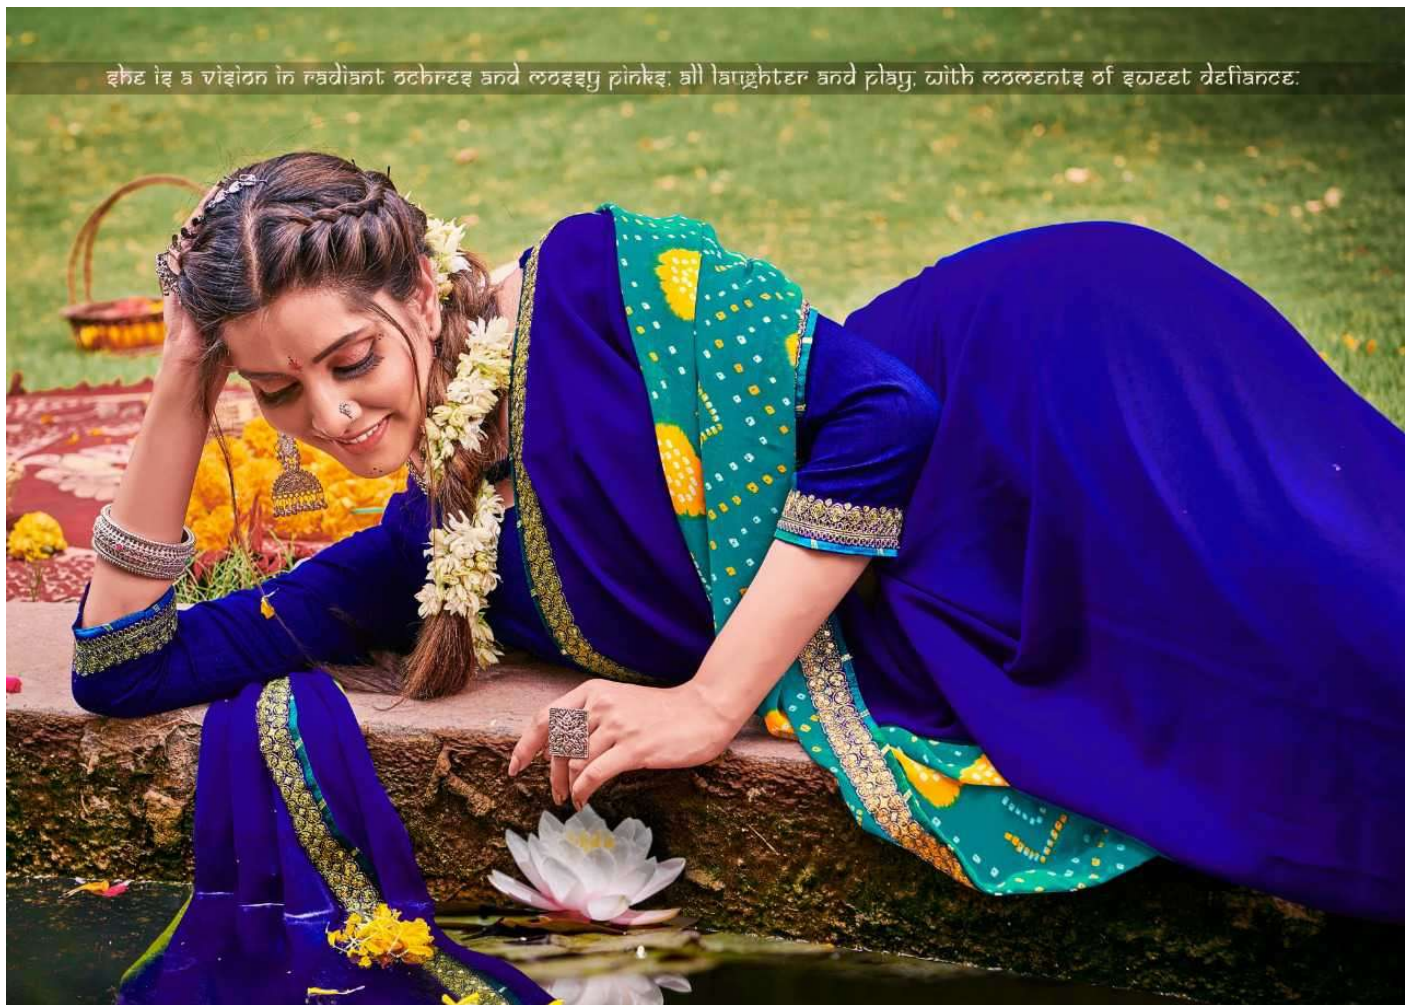

ALVEERA
ETHNIC ALLURE

BANDHEJ

इषे एकपदी भव।

Let us take our first step together for strength.

She is a vision in radiant ochre and luscious pink, all laughter and play with moments of sweet defiance.

श्री

आर्या

इष्टे इत्थे इत्थे
वत् इत्थे इत्थे

ऊर्जे द्विपदी भव।

Our second step for an energetic life.

ହେଉଛି ଏକ ପ୍ରଦେଶ ଯେଉଁଠି ରାଜ୍ୟର ଚନ୍ଦ୍ରାବତୀ ଓ ଲକ୍ଷ୍ମୀ ମିଳେ, ସମସ୍ତ ଲାଞ୍ଜର ଓ ଖେଳ, ସହଜତା ଓ ହୃଦୟ ଗଢ଼ାଏ।

She is a vision in radiant orange and lovely pink, all laughter and play, with moments of sweet delight.