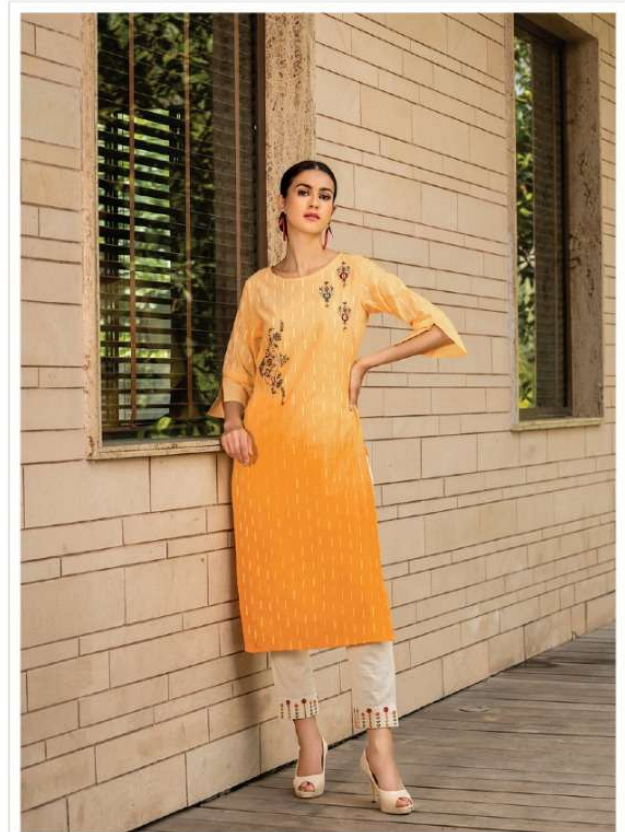

TZU 

"The Zest in You..."

SIYA

TZU 

"The Zest in You..."

SIYA

TZU
"The Zest in You..."

.1001.

TOP: Soft Cotton with Long Slub Shaded with Embroidery

Bottom: Jam Silk Cotton with embroidery

TOP: Soft Cotton with Long Slub Shaded with Embroidery

Bottom: Jam Silk Cotton with embroidery

TOP: Soft Cotton with Long Slub Shaded with Embroidery

Bottom: Jam Silk Cotton with embroidery

TOP: Soft Cotton with Long Slub Shaded with Embroidery

Bottom: Jam Silk Cotton with embroidery