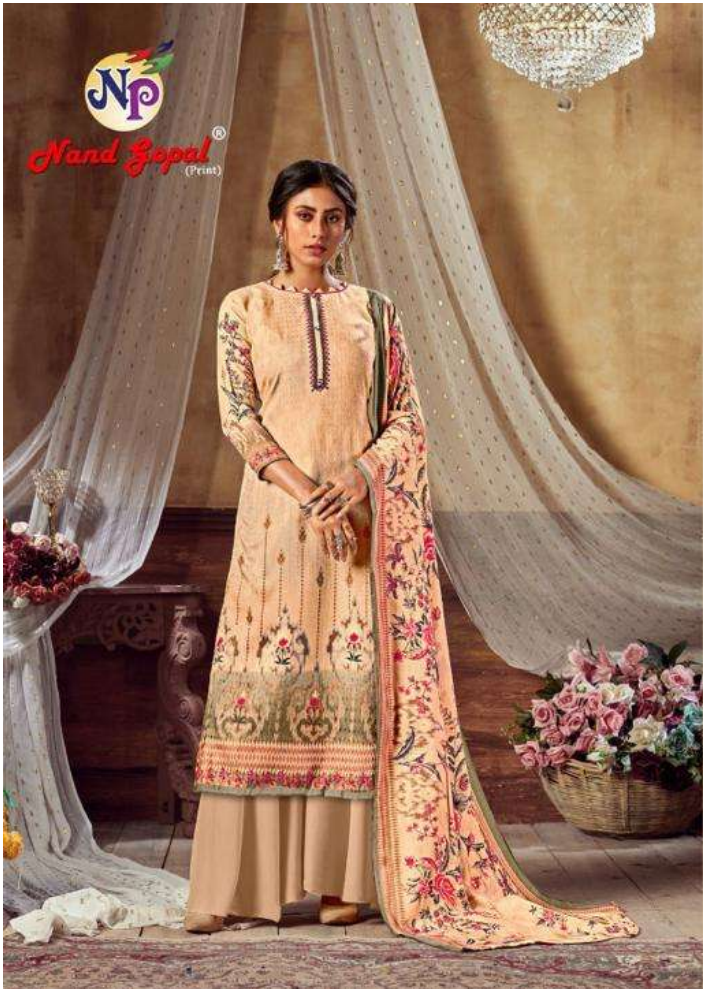

Nand Gopal[®]
(Print)

TAJ
KARACHI COTTON

Nand Gopal[®]
(Print)

TAJ
KARACHI COTTON

Fashion SUNSHINE

Go ahead and treat yourself with exclusive everyday attire brought to you by glossy.

6714

Gorgeous Make your attire truly in the most exciting way with gorgeous designs like below
SUNSHINE

6717

Np
Nand Zopal
(Print)

6716

Royal QUEEN Life at fullest, live to make your every dream true!

Np
Nand Zopal®
(Pvt.)

Elegance is a statement. You styling self makes
into a personal style.

PHILOSOPHY
Elegant
6721

Np
Nand Gopal
(Print)

Np
Hand Gopal
(Prints)

6715

SPARK
Bright
Celebrate each moment
with sparkle and style

6718

Nand Gopal
(Print)

Celebrate
MOMENTS

Go everyday attire brought to you by GIGI