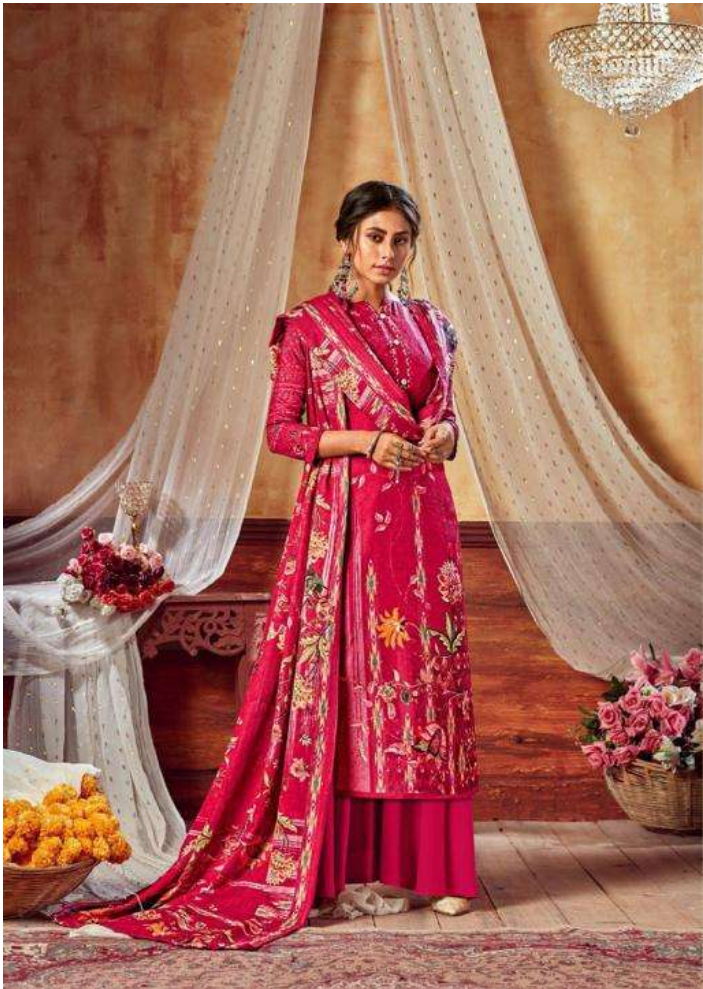

Np
Nand Gopal
(Print)

6715

SPARK
Bright

Caravatei acest moment
cu un zambet care strale.

6718

Nand Gopal
(Print)

Celebrate
MOMENTS

Go everyday attire brought to you by GIGMA