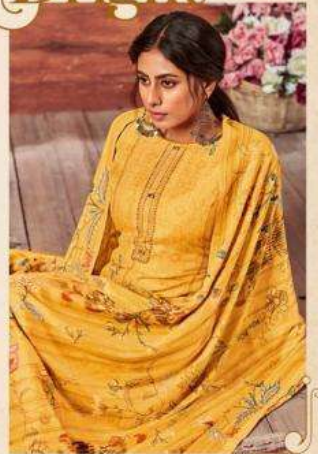

6715

SPARK
Bright