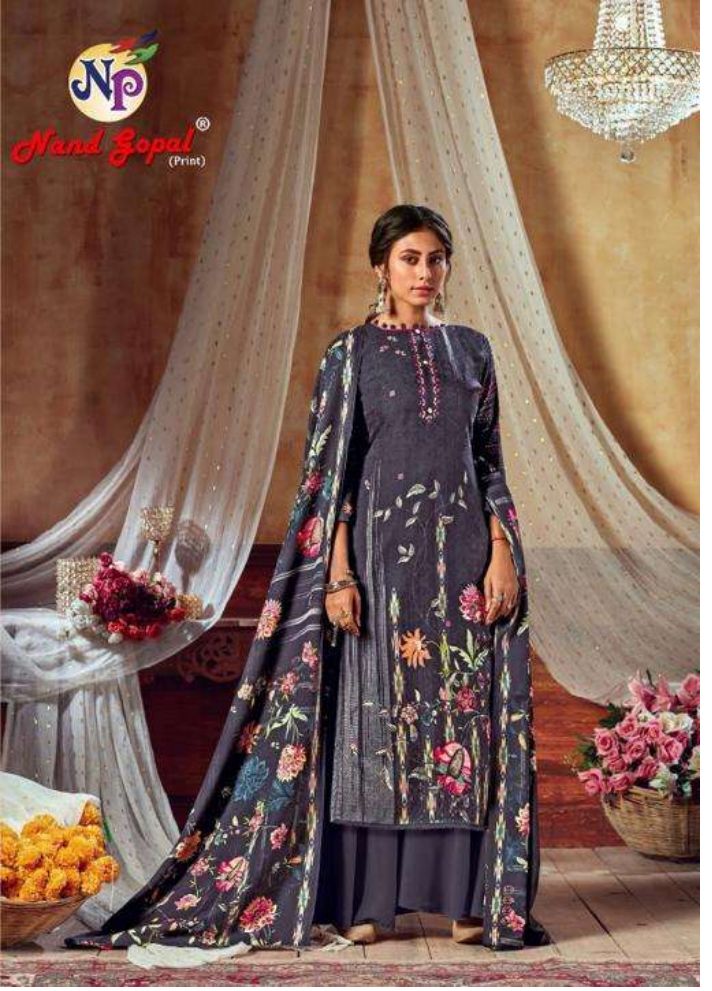

Np
Nand Gopal
(Print)