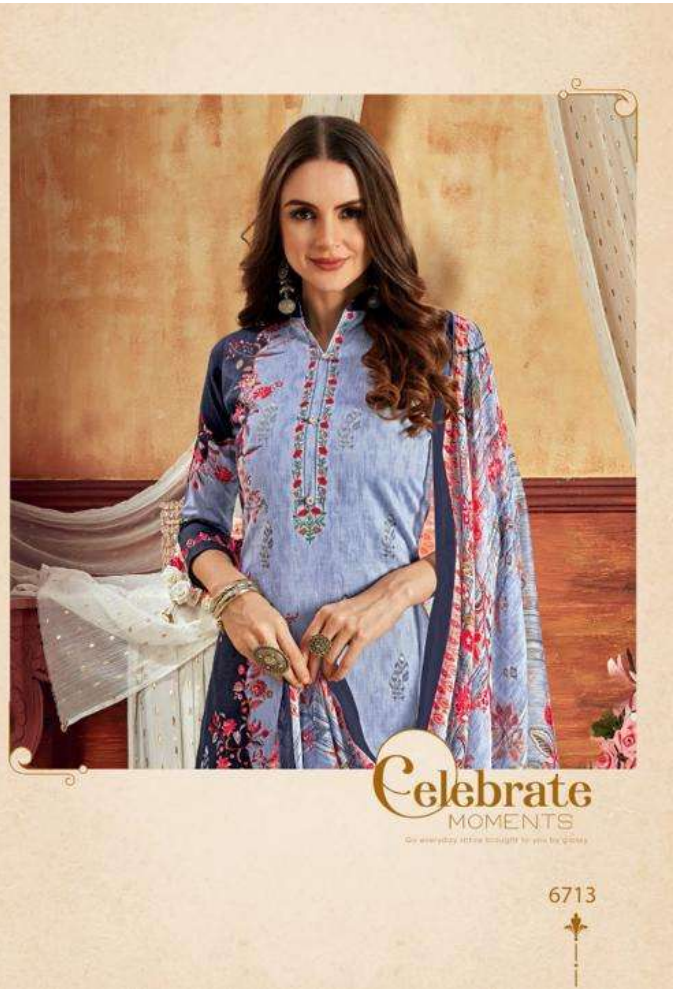

Nand Gopal[®]
(Print)

TAJ
KARACHI COTTON

Nand Gopal[®]
(Print)

TAJ
KARACHI COTTON

Fashion SUNSHINE

Go ahead and treat yourself with exclusive everyday attire brought to you by glossy.

6714

Gorgeous Make your attire truly in the most striking way with gorgeous designs like below
SUNSHINE

6717

Np
Nand Zopal
(Print)

6716

Royal QUEEN Life at fullest, live to make your every dream true!

Np
Nand Zopal®
(Pvt.)

Elegance is a statement. You styling self makes
into a personal style.

PHILOSOPHY
Elegant
6721