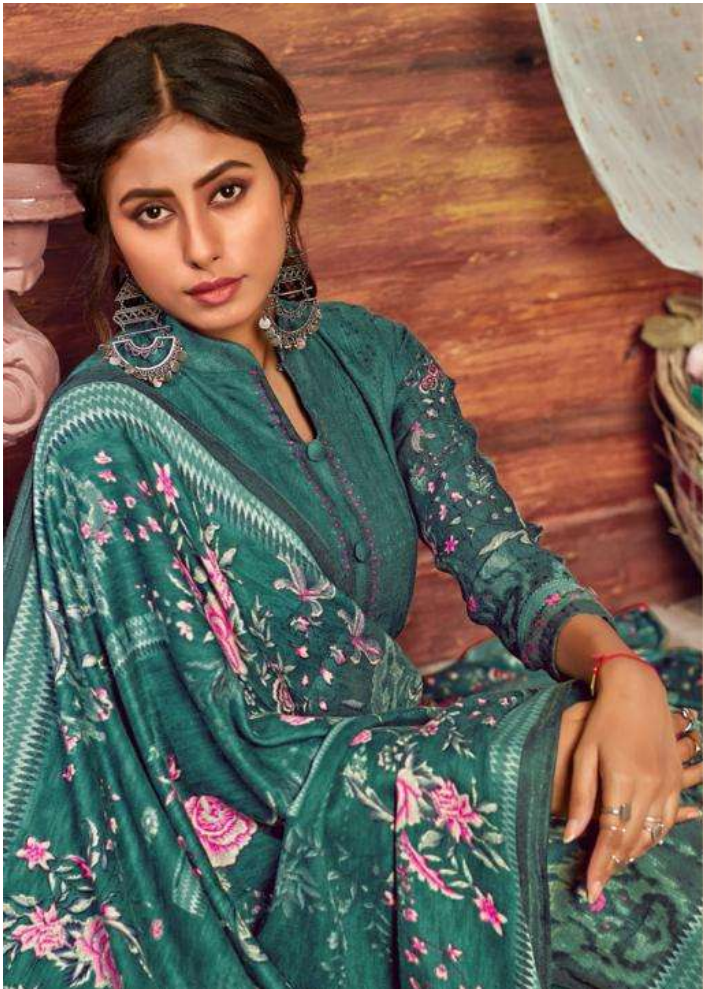

Nand Gopal[®]
(Print)

TAJ
KARACHI COTTON

Nand Gopal[®]
(Print)

TAJ
KARACHI COTTON

Fashion SUNSHINE

Go ahead and treat yourself with exclusive everyday attire brought to you by glossy.

6714

Gorgeous Make your attire truly in the most striking way with gorgeous designs like below
SUNSHINE

6717

Np
Nand Zopal
(Print)

6716

Royal QUEEN Life at fullest, live to make your every dream true!

Np
Nand Zopal®
(Pvt.)

Elegance is a statement. You styling self makes
into a personal style.

PHILOSOPHY
Elegant
6721

Np
Nand Gopal
(Print)

6715

SPARK
Bright

Caravatei acest moment
cu un zambet care strale.

6718

Nand Gopal
(Print)

Celebrate
MOMENTS

Go everyday attire brought to you by GIGMA