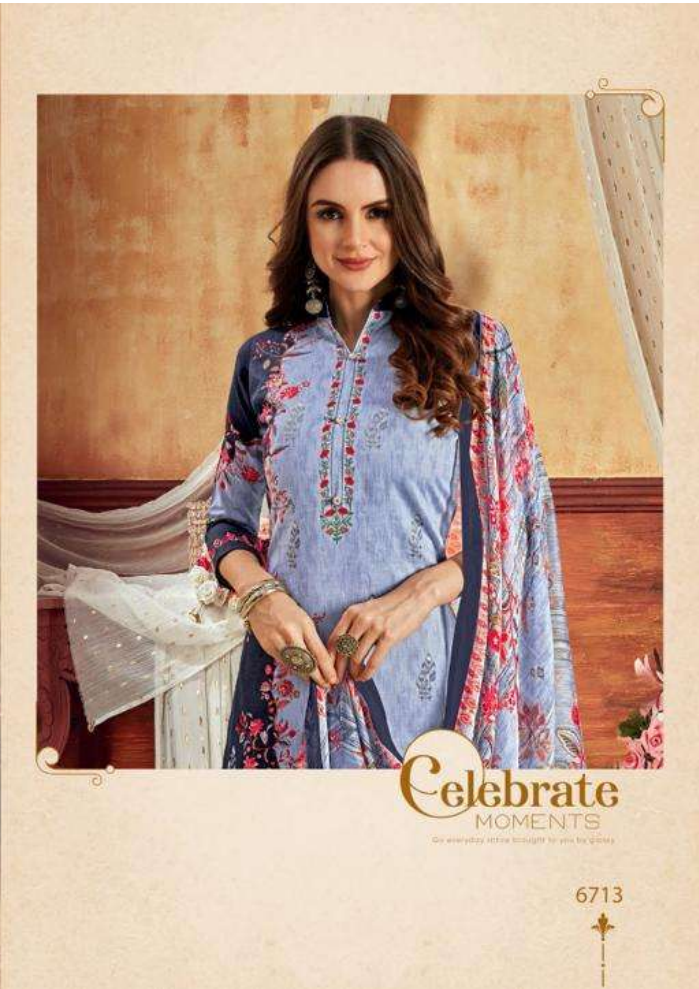

Nand Gopal[®]
(Print)

TAJ
KARACHI COTTON

Nand Gopal[®]
(Print)

TAJ
KARACHI COTTON

Fashion SUNSHINE

Go ahead and treat yourself with exclusive everyday attire brought to you by glossy.

6714

Gorgeous Make your attire truly in the most exciting way with gorgeous designs like below
SUNSHINE

6717

Np
Nand Zopal
(Print)

6716

Royal QUEEN Life at fullest, live to make your every dream true!

Np
Nand Zopal®
(Pvt.)

Elegance is a statement. You styling self makes
into a personal style.

PHILOSOPHY
Elegant
6721