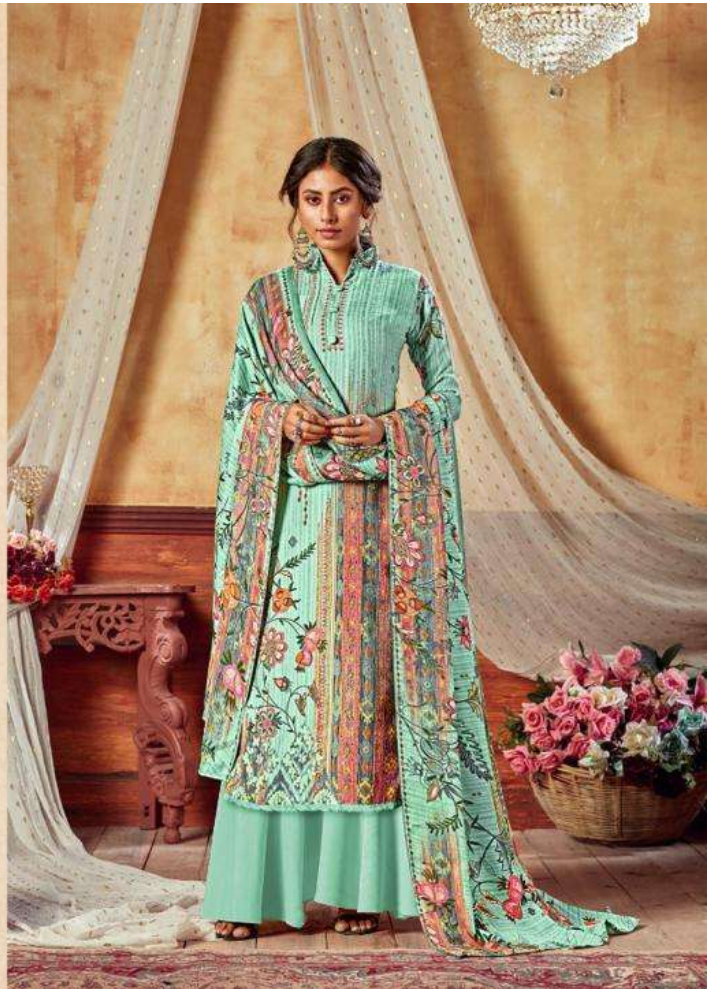

6719

Nand Gopal®
(Print)

Royal QUEEN Life at Futast! how to make your every dream right!