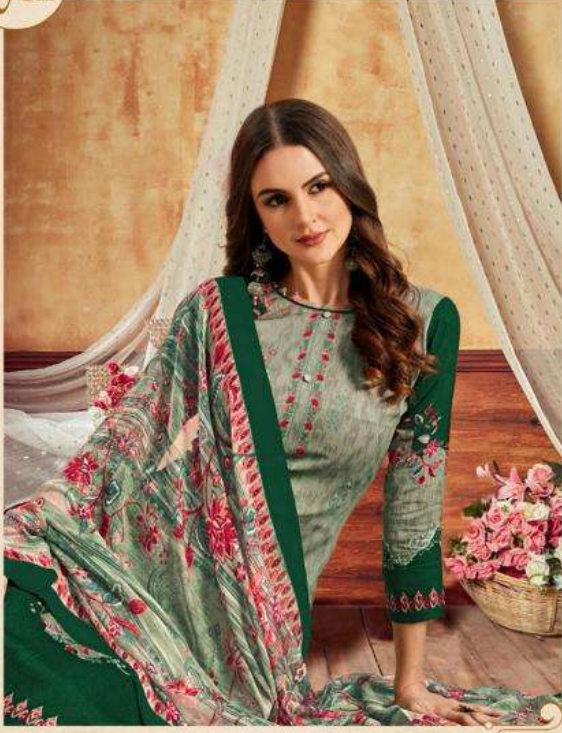

Nand Gopal[®]
(Print)

TAJ
KARACHI COTTON

Nand Gopal[®]
(Print)

TAJ
KARACHI COTTON

Fashion SUNSHINE

Go ahead and treat yourself with exclusive everyday attire brought to you by glossy.

6714

Gorgeous Make your attire truly in the most exciting way with gorgeous designs like below
SUNSHINE

6717

Np
Nand Zopal
(Print)

6716

Royal QUEEN Life at fullest, live to make your every dream true!

Np
Nand Zopal®
(Pvt.)

Elegance is a statement. You styling self makes
into a personal style.

PHILOSOPHY
Elegant
6721