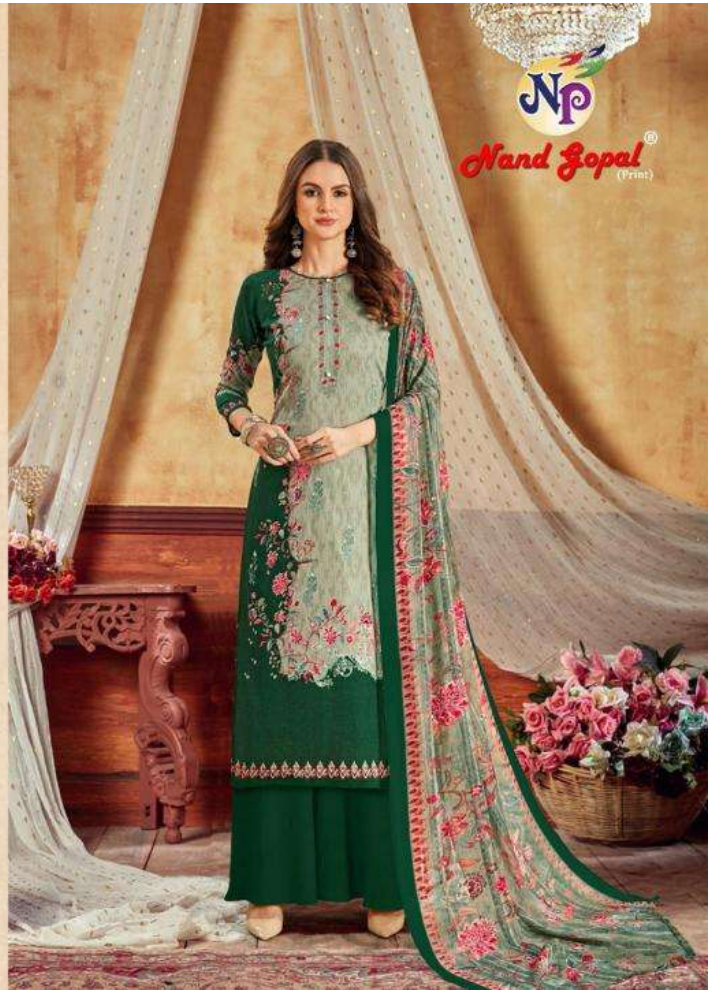

Nand Gopal[®]
(Print)

TAJ
KARACHI COTTON

Nand Gopal[®]
(Print)

TAJ
KARACHI COTTON

Fashion SUNSHINE

Go ahead and treat yourself with exclusive everyday attire brought to you by glossy.

6714

Gorgeous Make your attire truly in the most exciting way with gorgeous designs like below
SUNSHINE

6717

Np
Nand Zopal
(Print)

6716

Royal QUEEN Life at fullest, live to make your every dream true!

Np
Nand Zopal®
(Pvt.)

Elegance is a statement. You styling self makes
into a personal style.

PHILOSOPHY
Elegant
6721

Np
Nand Gopal
(Print)

Np
Hand Gopal
(Prints)

6715

SPARK
Bright
Celebrate each moment
with sparkle and style

6718

Nand Gopal
(Print)

Celebrate
MOMENTS

Go everyday attire brought to you by GIGI