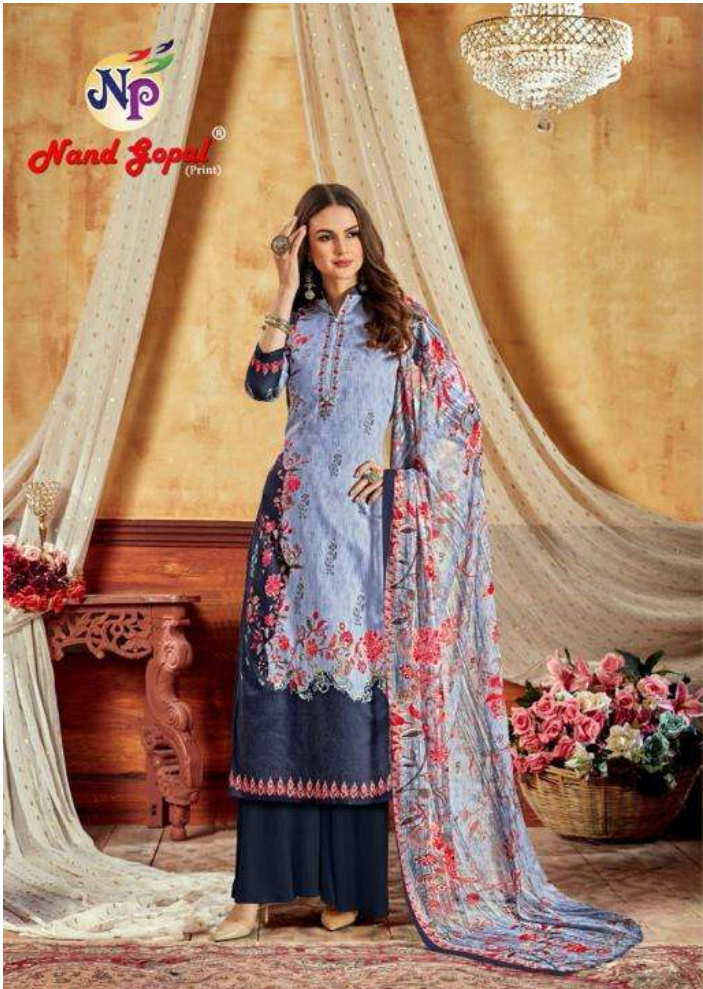

Nand Gopal[®]
(Print)

TAJ
KARACHI COTTON

Nand Gopal[®]
(Print)

TAJ
KARACHI COTTON

Fashion SUNSHINE

Go ahead and treat yourself with exclusive everyday attire brought to you by glossy.

6714

Gorgeous Make your attire truly in the most striking way with gorgeous designs like below
SUNSHINE

6717

Np
Nand Zopal
(Print)

6716

Royal QUEEN Life at fullest, live to make your every dream true!

Np
Nand Zopal®
(Pvt.)

Elegance is a statement. You styling self makes
into a personal style.

PHILOSOPHY
Elegant
6721