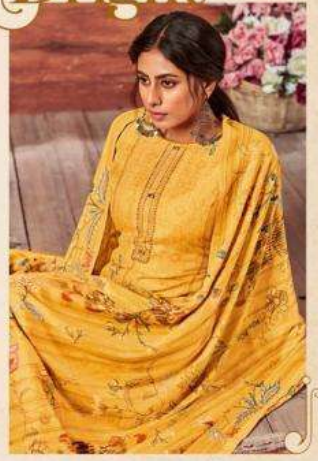

Np
Nand Gopal
(Print)

Np
Hand Gopal
(Prints)

6715

SPARK
Bright
Celebrate each moment
with sparkle and style

6718

Nand Gopal
(Print)

Celebrate
MOMENTS

Go everyday attire brought to you by GIGI