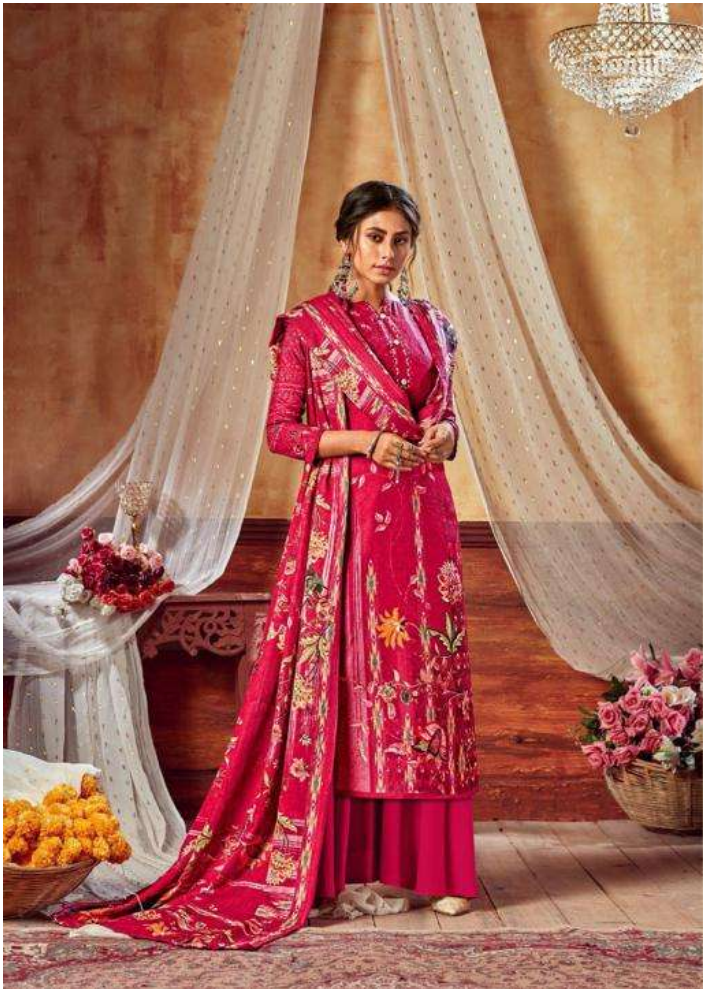

Np
Nand Gopal
(Print)

Np
Hand Gopal
(Prints)

6715

SPARK
Bright
Celebrate each moment
with sparkle and style

6718

Nand Gopal
(Print)

Celebrate
MOMENTS

Go everyday attire brought to you by GIGI