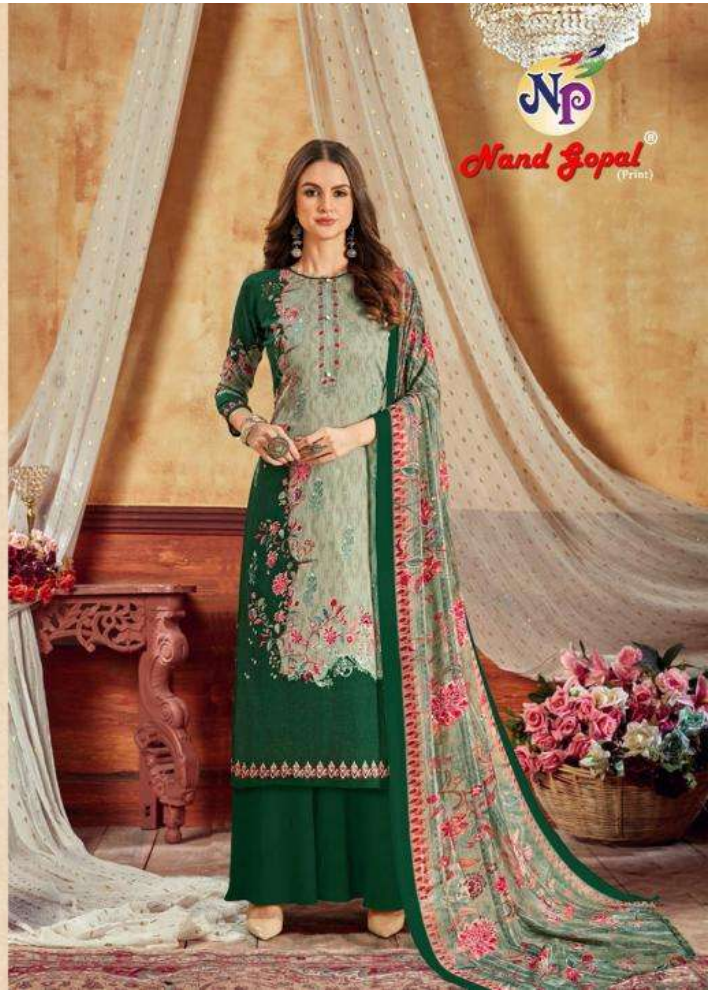

Nand Gopal[®]
(Print)

TAJ
KARACHI COTTON

Nand Gopal[®]
(Print)

TAJ
KARACHI COTTON

Fashion SUNSHINE

Go ahead and treat yourself with exclusive everyday attire brought to you by glossy.

6714

Gorgeous Make your attire truly in the most exciting way with gorgeous designs like below
SUNSHINE

6717

Np
Nand Zopal
(Print)

6716

Royal QUEEN Life at fullest, live to make your every dream true!

Np
Nand Zopal®
(Pvt.) Ltd.

Elegance is a statement. You styling self makes
into a personal style.

PHILOSOPHY
Elegant
6721

6715

SPARK
Bright

Celebrate each moment
with sparkle and style

6718

Nand Zopal
(Print)

Celebrate
MOMENTS

Go everyday attire brought to you by ZOPAL

6719