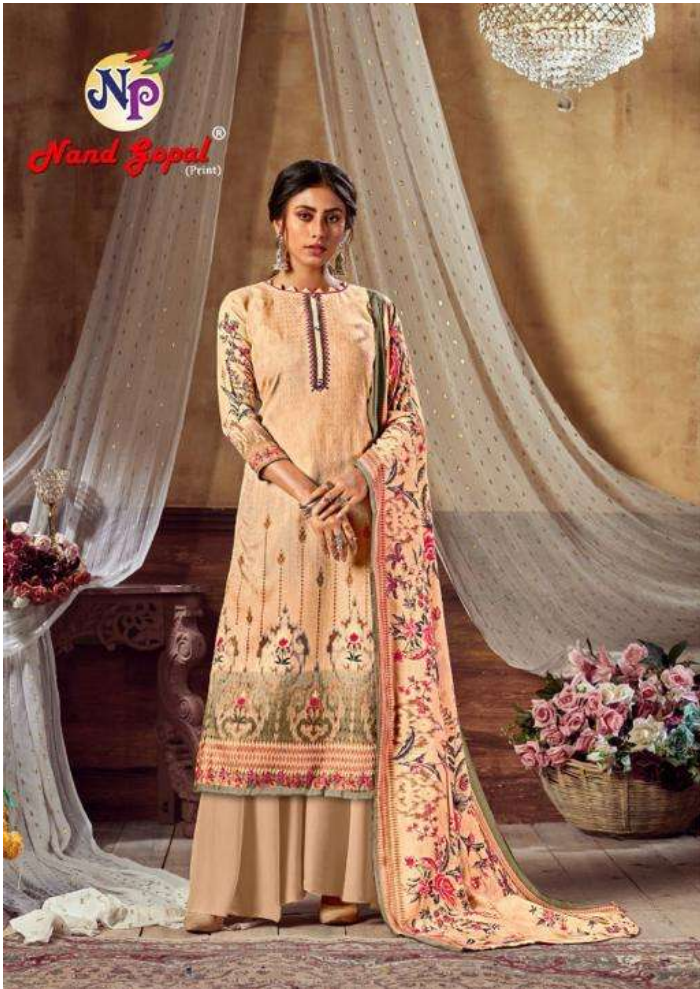

Nand Gopal[®]
(Print)

TAJ
KARACHI COTTON

Nand Gopal[®]
(Print)

TAJ
KARACHI COTTON

Fashion SUNSHINE

Go ahead and treat yourself with exclusive everyday attire brought to you by glossy.

6714

Gorgeous Make your attire truly in the most striking way with gorgeous designs like below
SUNSHINE

6717

Np
Nand Zopal
(Print)

6716

Royal QUEEN Life at fullest, live to make your every dream true!

Np
Nand Zopal®
(Pvt.)

Elegance is a statement. You styling self makes
into a personal style.

PHILOSOPHY
Elegant
6721