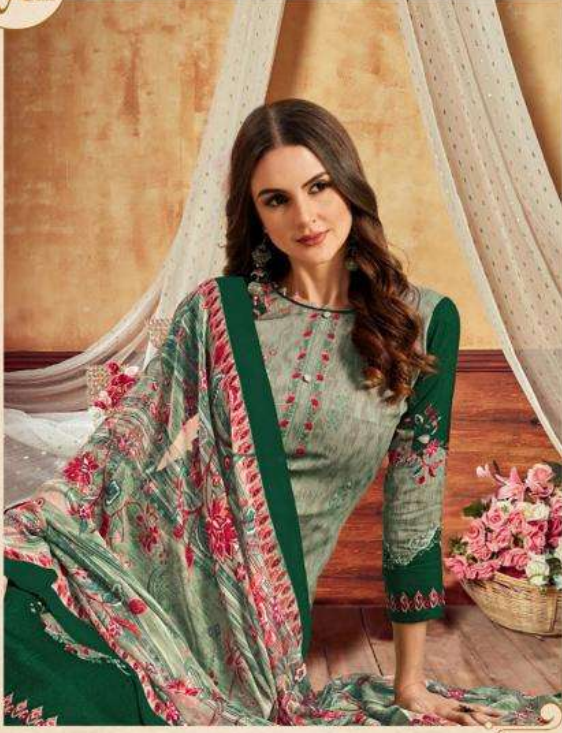

Nand Gopal[®]
(Print)

TAJ
KARACHI COTTON

Nand Gopal[®]
(Print)

TAJ
KARACHI COTTON

Fashion SUNSHINE

Go ahead and treat yourself with exclusive everyday attire brought to you by glossy.

6714

Gorgeous Make your attire truly in the most exciting way with gorgeous designs like below
SUNSHINE

6717

Np
Nand Zopal
(Print)

6716

Royal QUEEN Life at fullest, live to make your every dream true!

Np
Nand Zopal®
(Pvt.) Ltd.

Elegance is a statement. You styling self makes
into a personal style.

PHILOSOPHY
Elegant
6721

6715

SPARK
Bright

Celebrate each moment
with sparkle and style

6718

Nand Zopal
(Print)

Celebrate
MOMENTS

Go everyday attire brought to you by ZOPAL

6719