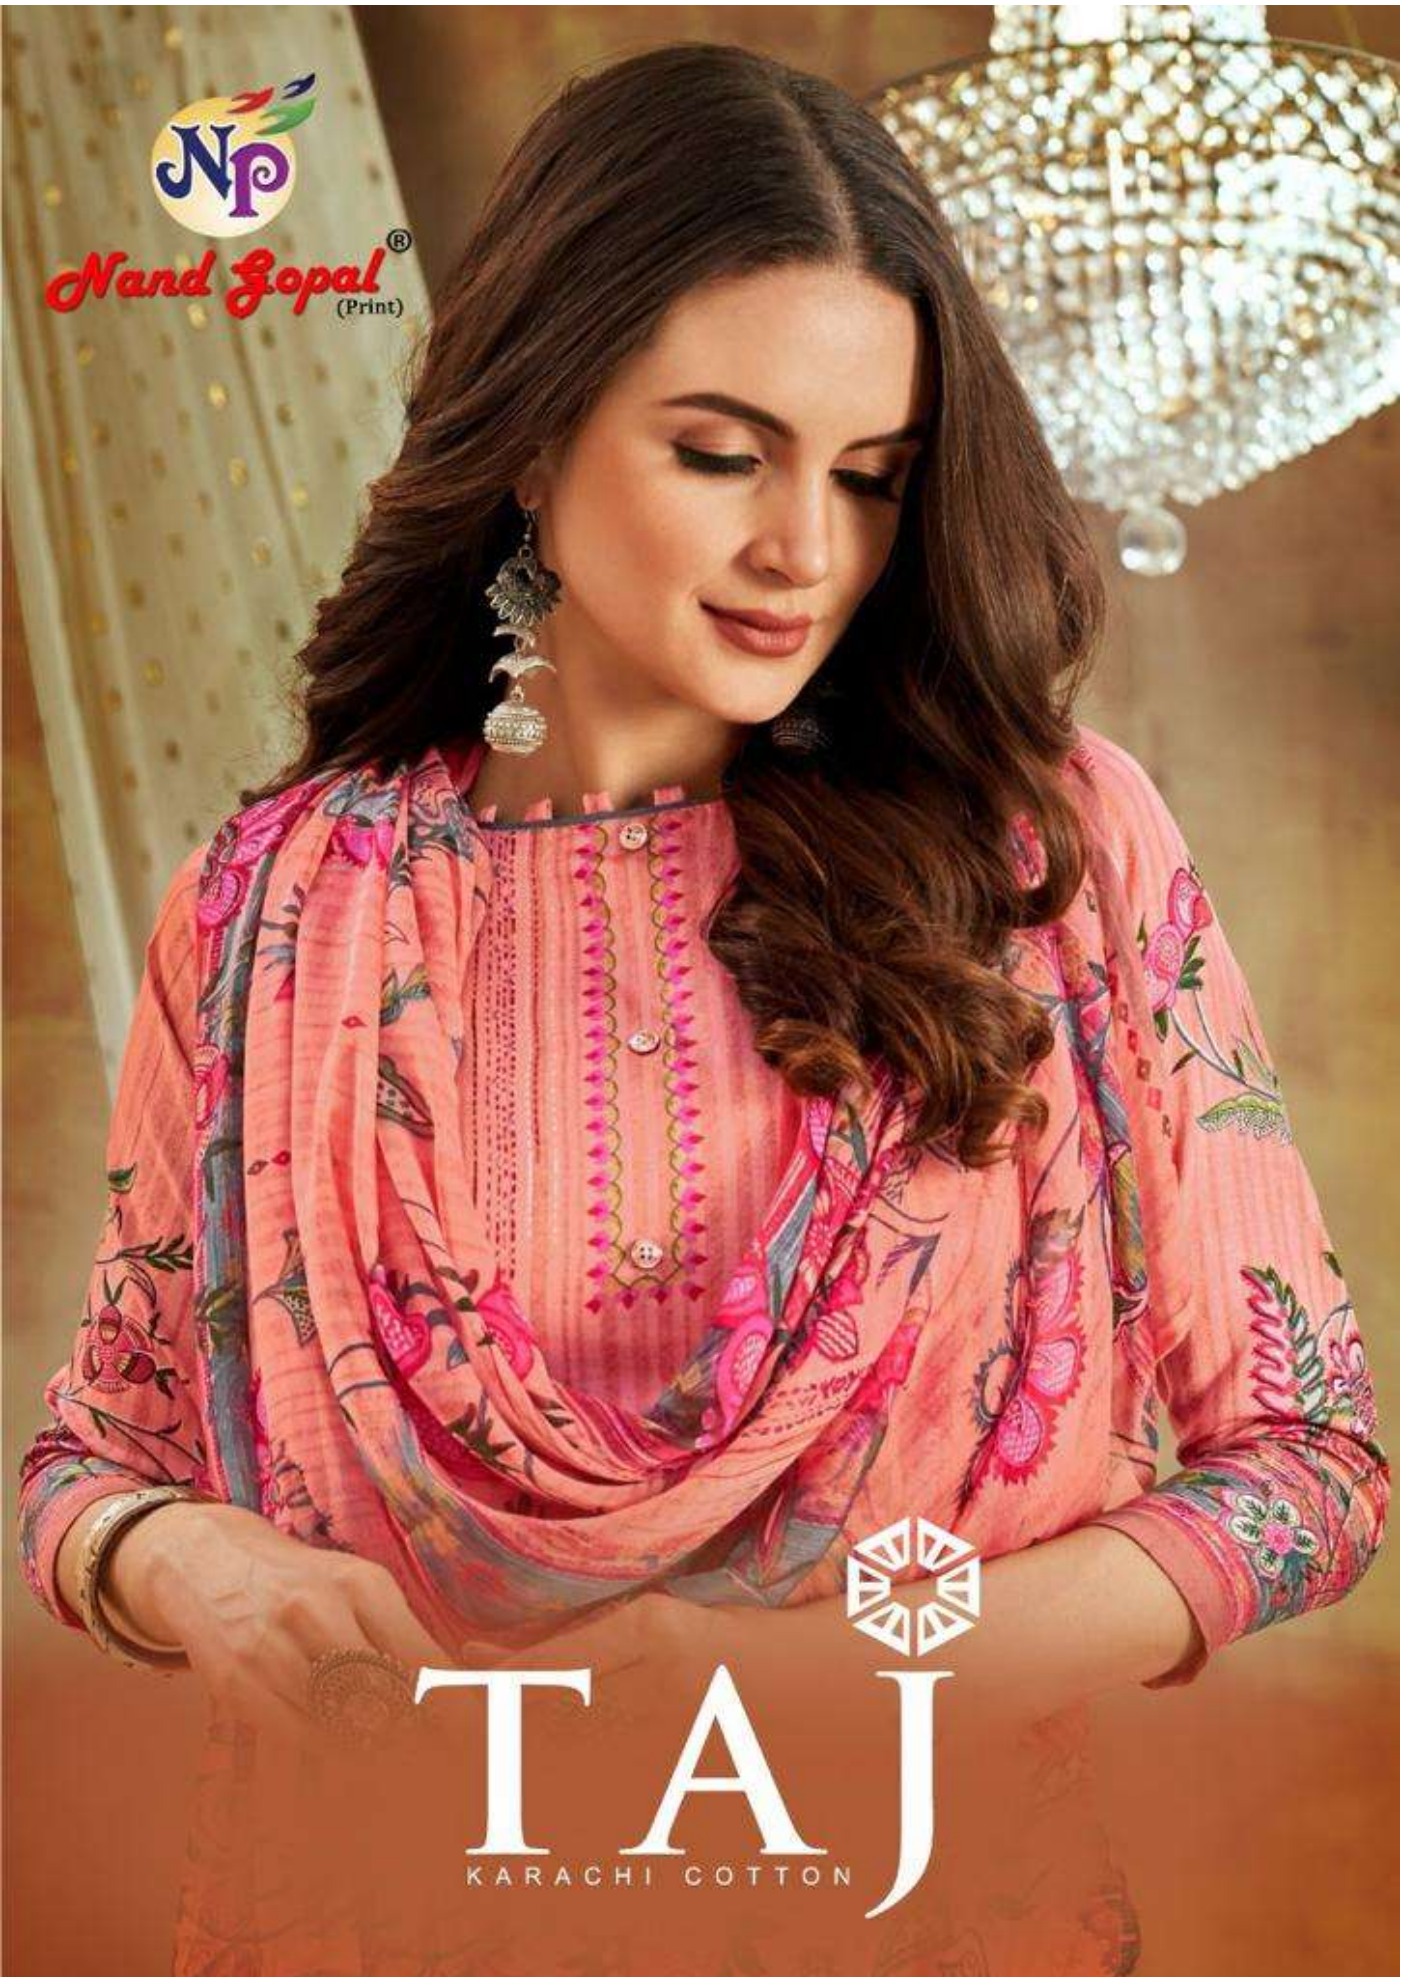

Nand Gopal[®]
(Print)

TAJ
KARACHI COTTON

Nand Gopal[®]
(Print)

TAJ
KARACHI COTTON

Fashion SUNSHINE

Go ahead and treat yourself with exclusive everyday attire brought to you by glossy.

6714

Gorgeous Make your attire truly in the most exciting way with gorgeous designs like below
SUNSHINE

6717

Np
Nand Zopal
(Print)

6716

Royal QUEEN Life at fullest, live to make your every dream true!

Np
Nand Zopal®
(Pvt.) Ltd.

Elegance is a statement. You styling self makes
into a personal style.

PHILOSOPHY
Elegant
6721