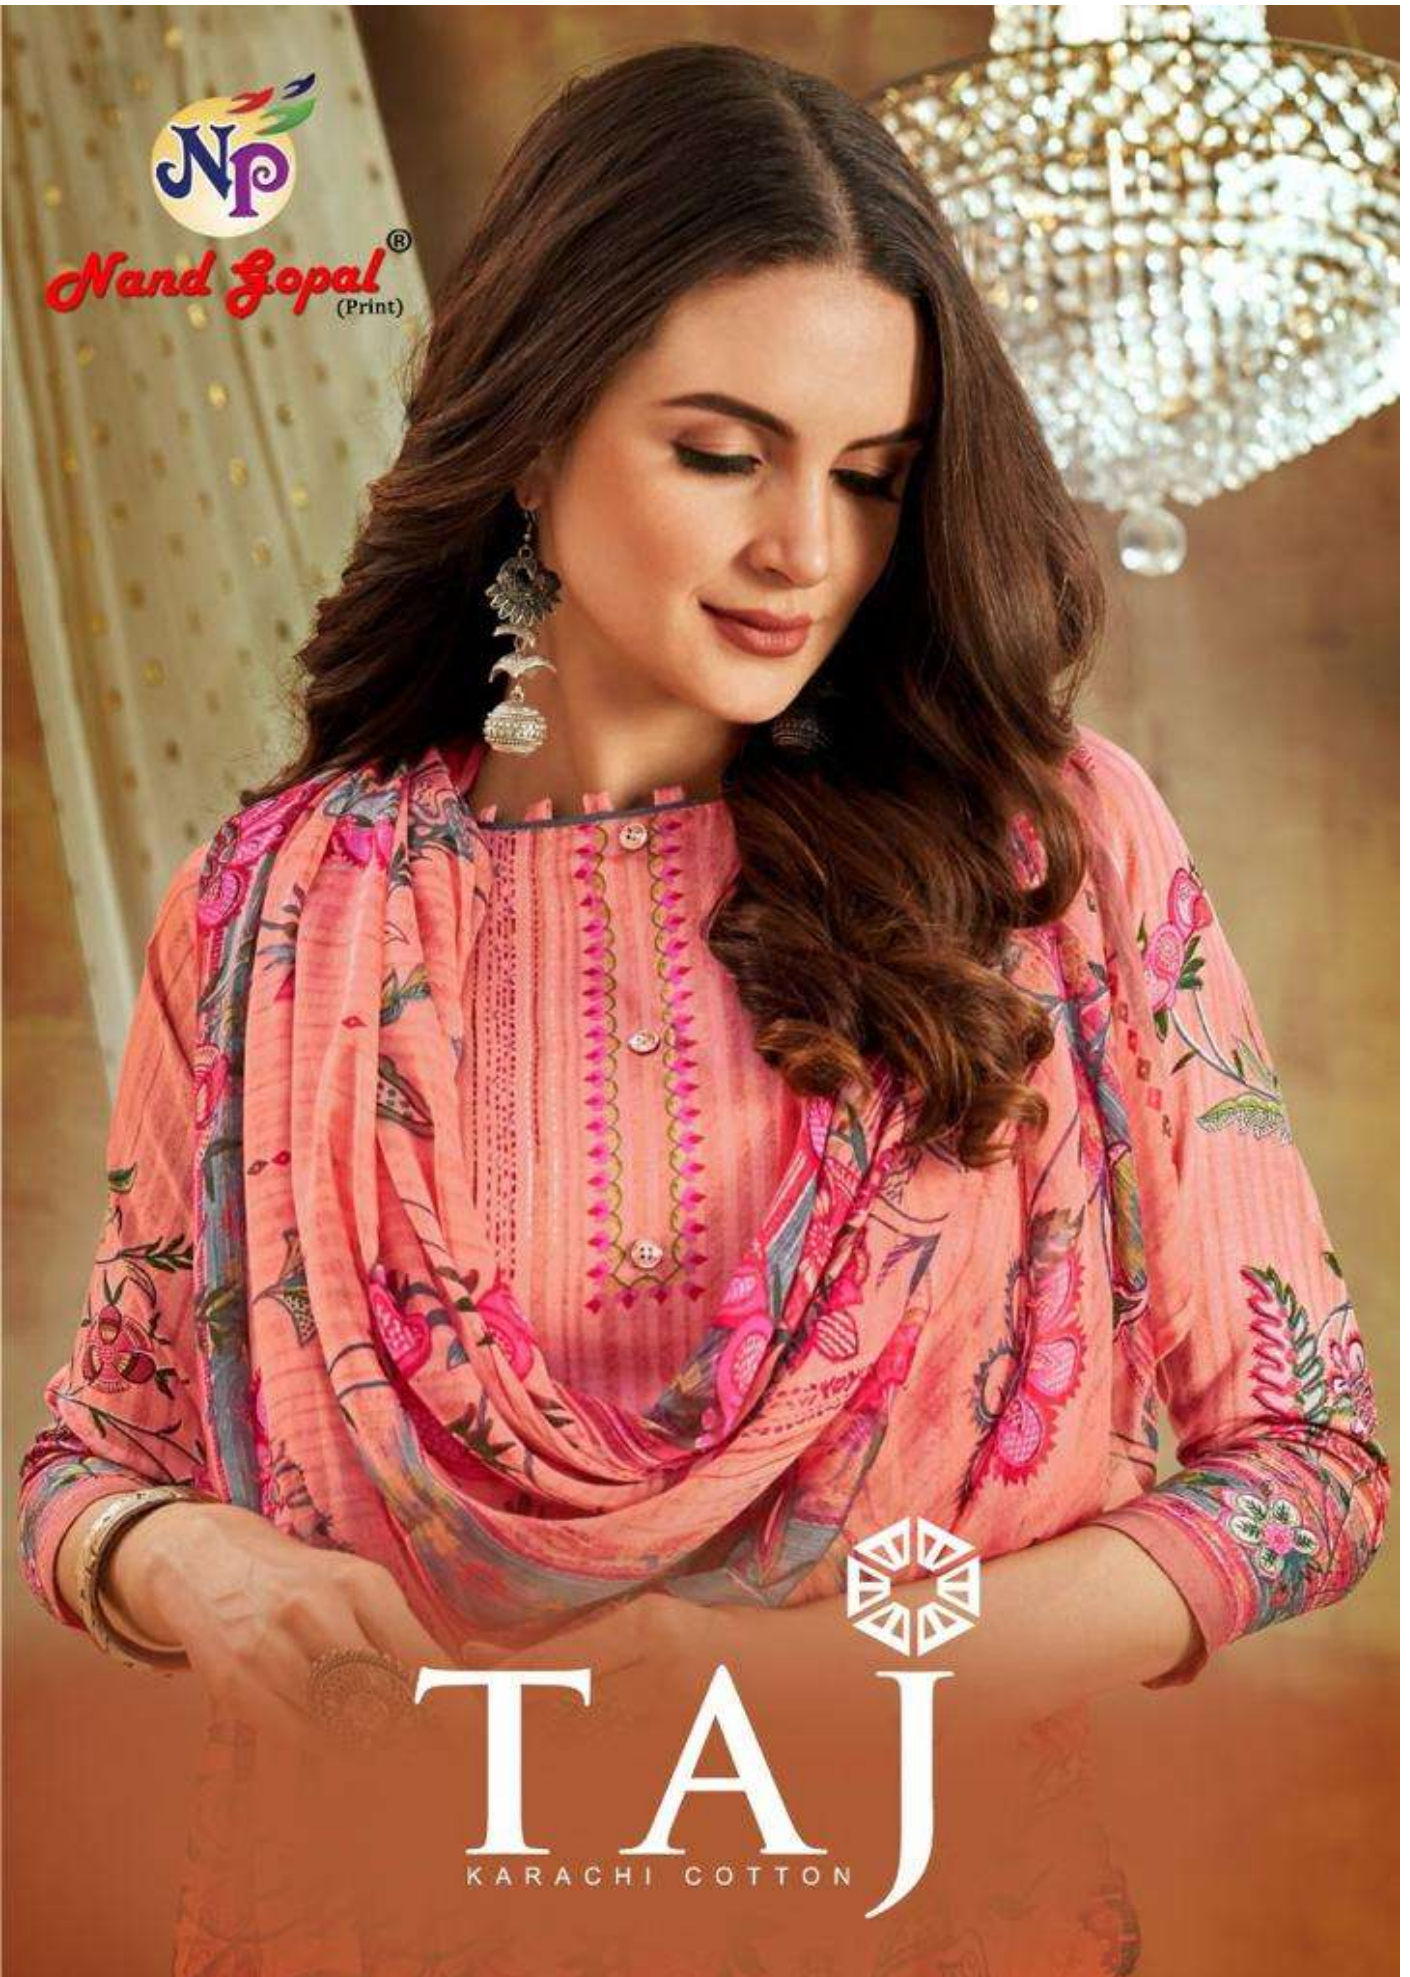

Nand Gopal[®]
(Print)

TAJ
KARACHI COTTON

Nand Gopal[®]
(Print)

TAJ
KARACHI COTTON

Fashion SUNSHINE

Go ahead and treat yourself with exclusive everyday attire brought to you by glossy.

6714

Gorgeous Make your attire truly in the most striking way with gorgeous designs like below
SUNSHINE

6717

Np
Nand Zopal
(Print)

6716

Royal QUEEN Life at fullest, live to make your every dream true!

Np
Nand Zopal®
(Pvt.)

Elegance is a statement. You styling self makes
into a personal style.

PHILOSOPHY
Elegant
6721