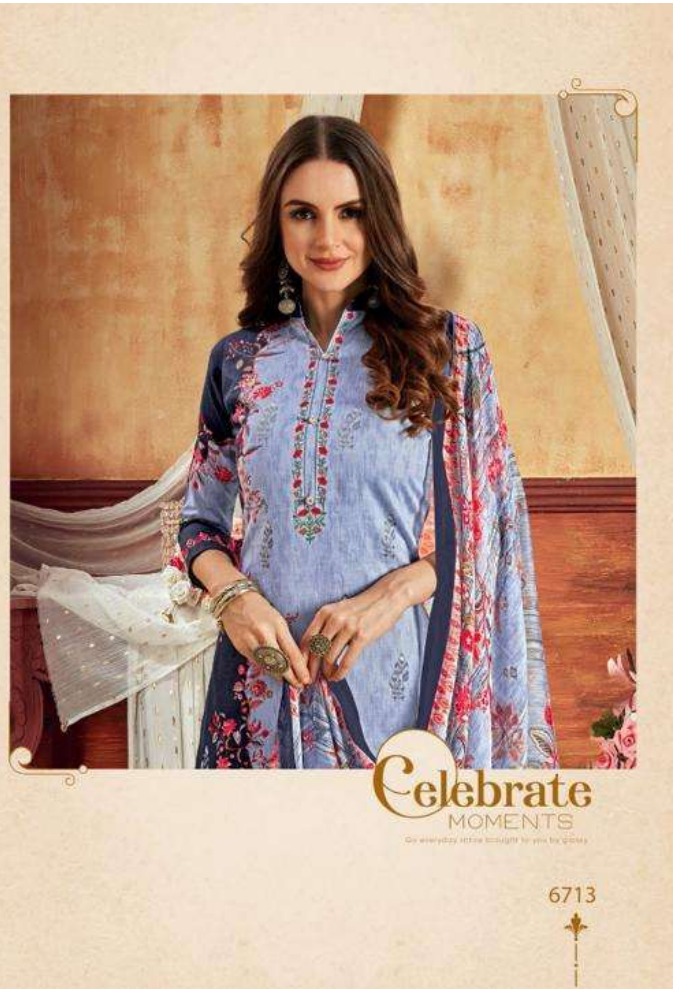

Nand Gopal[®]
(Print)

TAJ
KARACHI COTTON

Nand Gopal[®]
(Print)

TAJ
KARACHI COTTON

Fashion SUNSHINE

Go ahead and treat yourself with exclusive everyday attire brought to you by glossy.

6714

Gorgeous Make your attire truly in the most exciting way with gorgeous designs like below
SUNSHINE

6715

SPARK
Bright

Celebrate each moment
with sparkle and style

6718

Nand Zopal
(Print)

Celebrate
MOMENTS

Go everyday attire brought to you by ZOPAL

6719