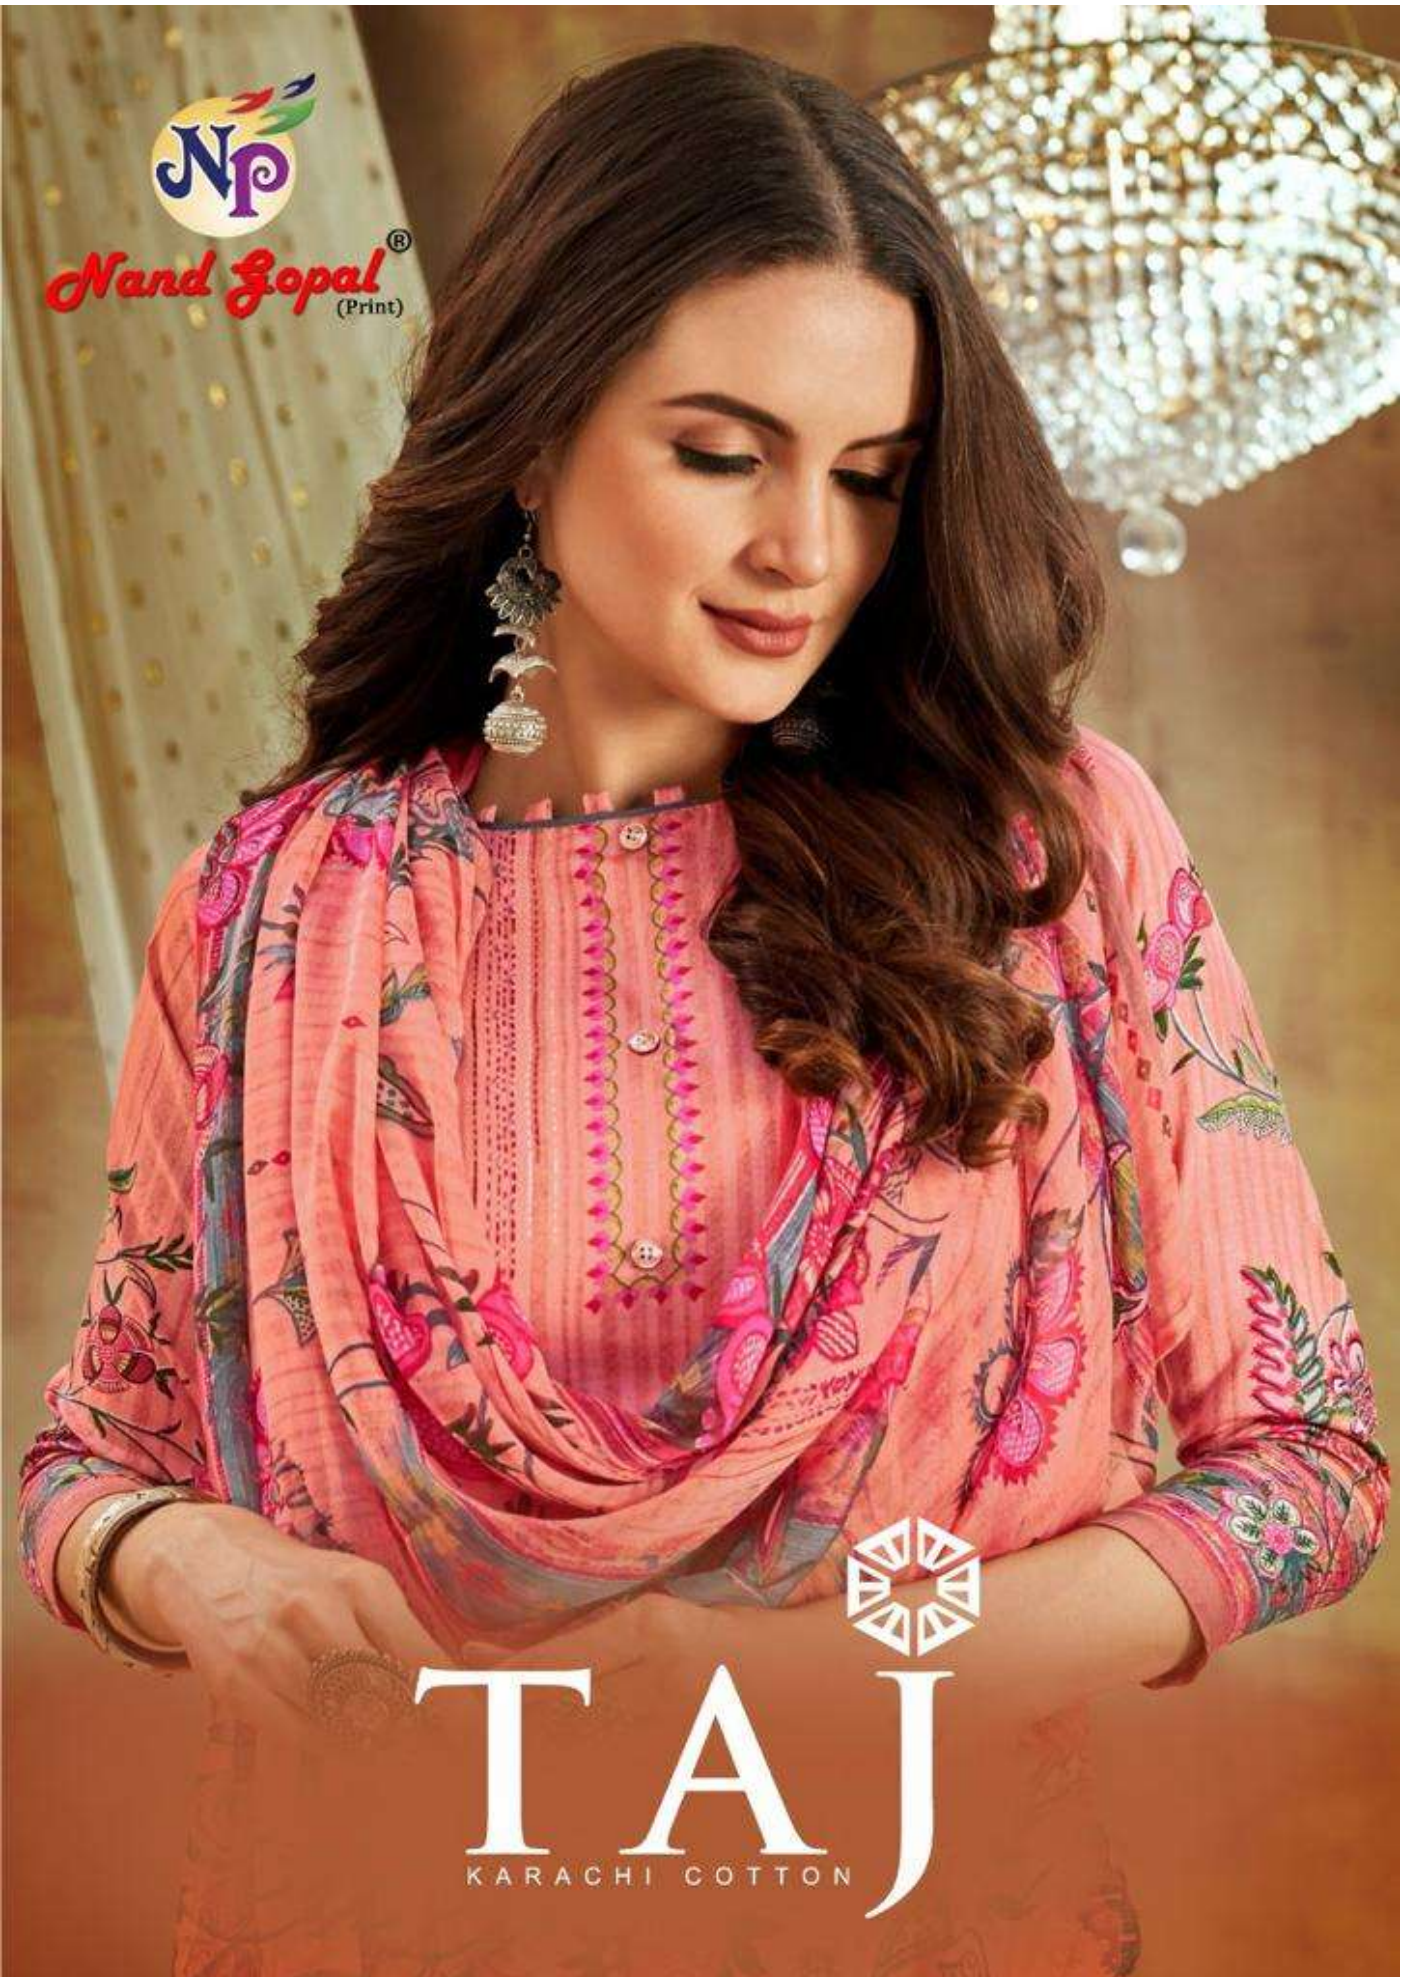

Nand Gopal[®]
(Print)

TAJ
KARACHI COTTON

Nand Gopal[®]
(Print)

TAJ
KARACHI COTTON

Fashion SUNSHINE

Go ahead and treat yourself with exclusive everyday attire brought to you by glossy.

6714

Gorgeous Make your attire truly in the most exciting way with gorgeous designs like below
SUNSHINE

6717

Np
Nand Zopal
(Print)

6716

Royal QUEEN Life at fullest, live to make your every dream true!

Np
Nand Zopal®
(Pvt.)

Elegance is a statement. You styling self makes
into a personal style.

PHILOSOPHY
Elegant
6721