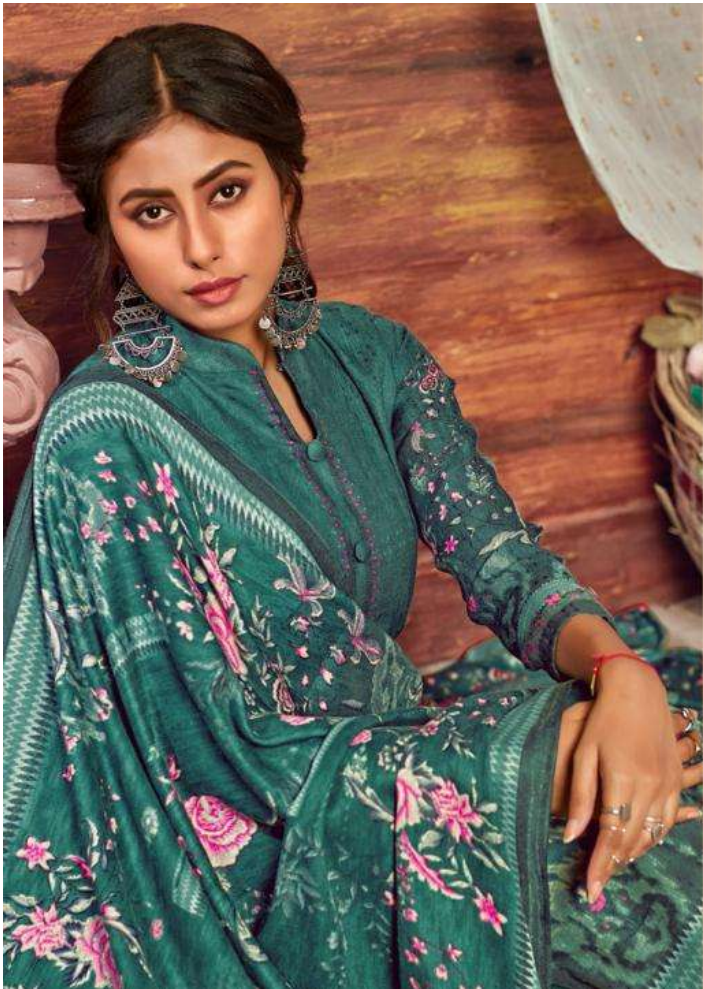

Nand Gopal[®]
(Print)

TAJ
KARACHI COTTON

Nand Gopal[®]
(Print)

TAJ
KARACHI COTTON

Fashion SUNSHINE

Go ahead and treat yourself with exclusive everyday attire brought to you by glossy.

6714

Gorgeous Make your attire truly in the most exciting way with gorgeous designs like below
SUNSHINE

6717

Np
Nand Zopal
(Print)

6716

Royal QUEEN Life at fullest, live to make your every dream true!

Np
Nand Zopal®
(Pvt.)

Elegance is a statement. You styling self makes
into a personal style.

PHILOSOPHY
Elegant
6721

Np
Nand Gopal
(Print)

Np
Hand Gopal
(Prints)

6715

SPARK
Bright
Celebrate each moment
with sparkle and style

6718

Nand Gopal
(Print)

Celebrate
MOMENTS

Go everyday attire brought to you by GIGI