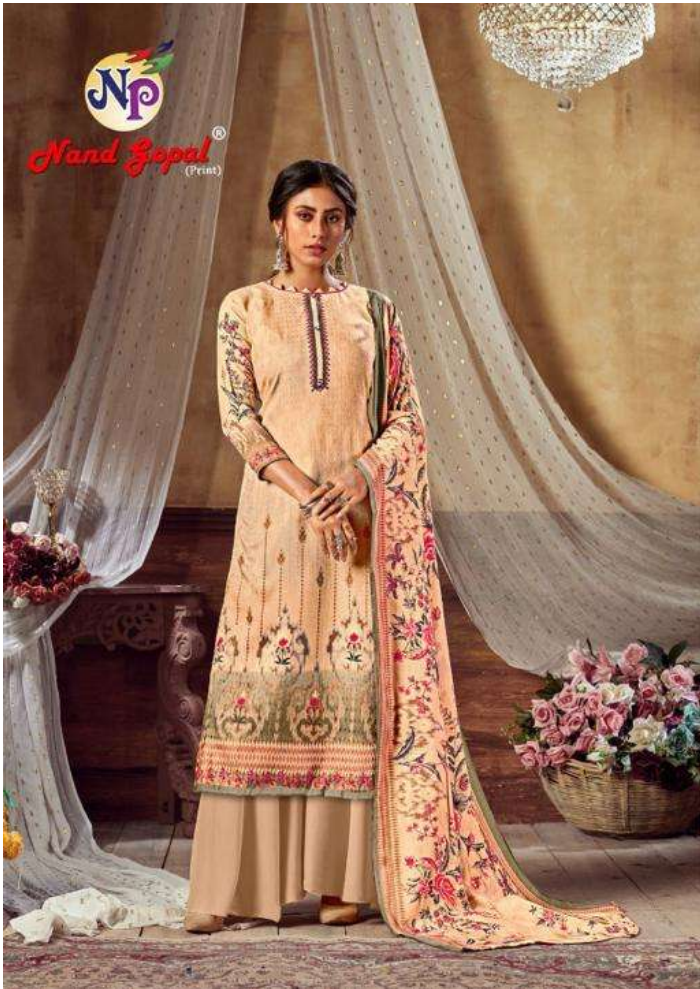

Nand Gopal[®]
(Print)

TAJ
KARACHI COTTON

Nand Gopal[®]
(Print)

TAJ
KARACHI COTTON

Fashion SUNSHINE

Go ahead and treat yourself with exclusive everyday attire brought to you by glossy.

6714

Gorgeous Make your attire truly in the most exciting way with gorgeous designs like below
SUNSHINE

6717

Np
Nand Zopal
(Print)

6716

Royal QUEEN Life at fullest, live to make your every dream true!

Np
Nand Zopal®
(Pvt.) Ltd.

Elegance is a statement. You styling self makes
into a personal style.

PHILOSOPHY
Elegant
6721

6715

SPARK
Bright

Celebrate each moment
with sparkle and style

6718

Nand Zopal
(Print)

Celebrate
MOMENTS

Go everyday attire brought to you by ZOPAL

6719