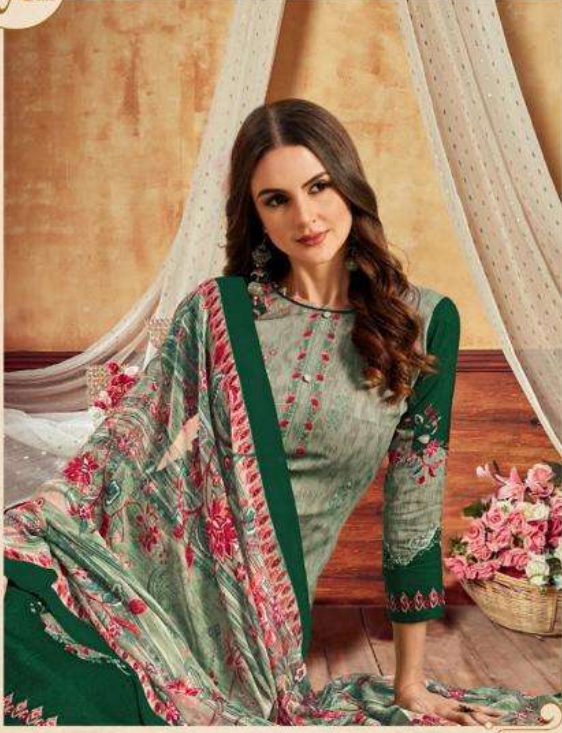

Nand Gopal[®]
(Print)

TAJ
KARACHI COTTON

Nand Gopal[®]
(Print)

TAJ
KARACHI COTTON

Fashion SUNSHINE

Go ahead and treat yourself with exclusive everyday attire brought to you by glossy.

6714

Gorgeous Make your attire truly in the most striking way with gorgeous designs like below
SUNSHINE

6717

Np
Nand Zopal
(Print)

6716

Royal QUEEN Life at fullest, live to make your every dream true!

Np
Nand Zopal®
(Pvt.)

Elegance is a statement. You styling self makes
into a personal style.

PHILOSOPHY
Elegant
6721