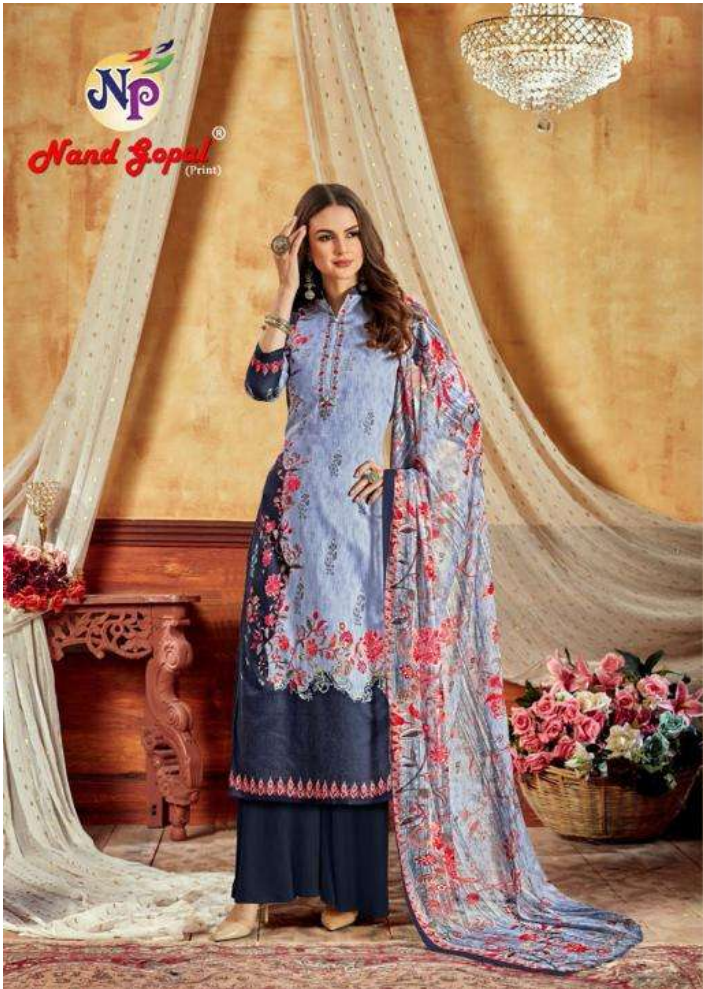

Nand Gopal[®]
(Print)

TAJ
KARACHI COTTON

Nand Gopal[®]
(Print)

TAJ
KARACHI COTTON

Fashion SUNSHINE

Go ahead and treat yourself with exclusive everyday attire brought to you by glossy.

6714

Gorgeous Make your attire truly in the most exciting way with gorgeous designs like below
SUNSHINE

6717

Np
Nand Zopal
(Print)

6716

Royal QUEEN Life at fullest, live to make your every dream true!

Np
Nand Zopal®
(Pvt.)

Elegance is a statement. You styling self makes
into a personal style.

PHILOSOPHY
Elegant
6721