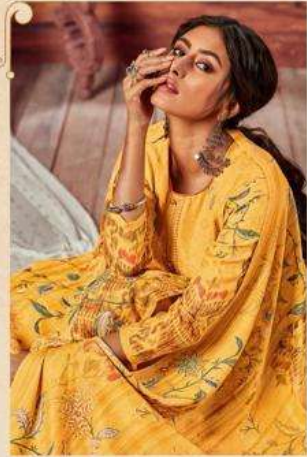

Nand Gopal[®]
(Print)

TAJ
KARACHI COTTON

Nand Gopal[®]
(Print)

TAJ
KARACHI COTTON

Fashion SUNSHINE

Go ahead and treat yourself with exclusive everyday attire brought to you by glossy.

6714

Gorgeous Make your attire truly in the most exciting way with gorgeous designs like below
SUNSHINE

6717

Np
Nand Zopal
(Print)

6716

Royal QUEEN Life at fullest, live to make your every dream true!

Np
Nand Zopal®
(Pvt.)

Elegance is a statement. You styling self makes
into a personal style.

PHILOSOPHY
Elegant
6721

Np
Nand Gopal
(Print)

Np
Hand Gopal
(Prints)

6715

SPARK
Bright
Celebrate each moment
with sparkle and style

6718

Nand Gopal
(Print)

Celebrate
MOMENTS

Go everyday attire brought to you by GIGI