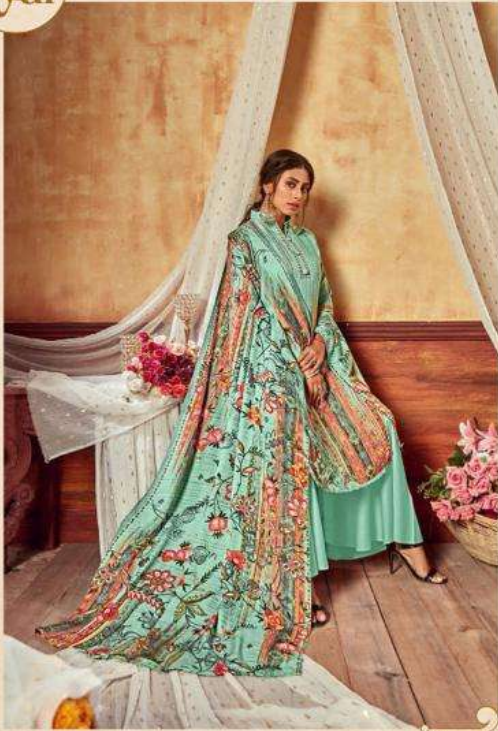

6719

Nand Gopal®
(Print)

Royal QUEEN Life at Futast! how to make your every dream right!