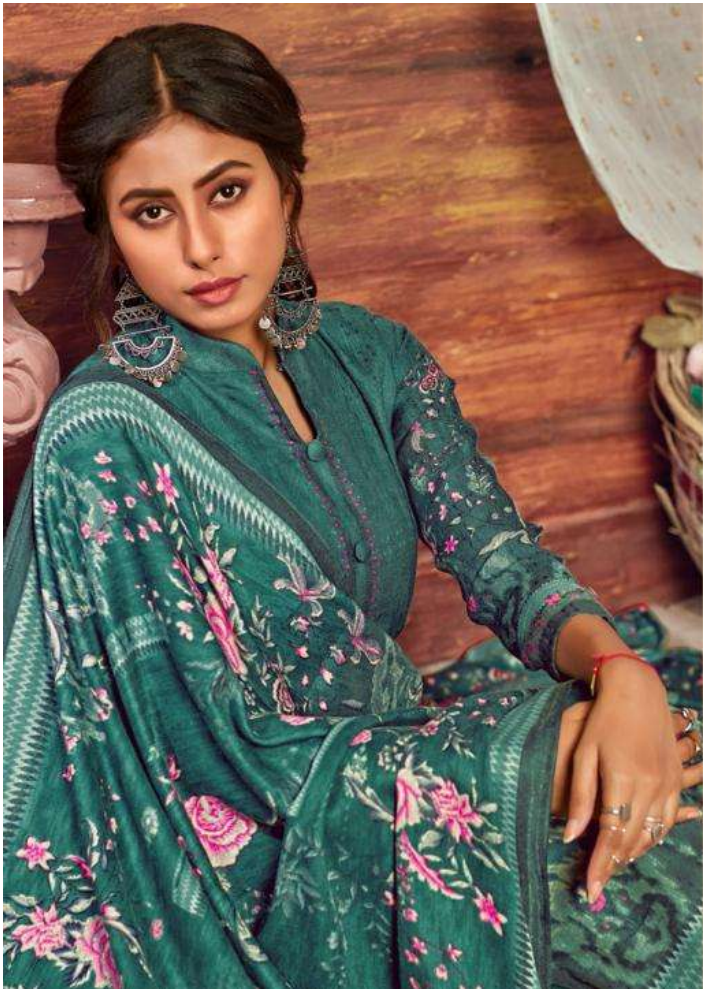

Nand Gopal[®]
(Print)

TAJ
KARACHI COTTON

Nand Gopal[®]
(Print)

TAJ
KARACHI COTTON

Fashion SUNSHINE

Go ahead and treat yourself with exclusive everyday attire brought to you by glossy.

6714

Gorgeous Make your attire truly in the most exciting way with gorgeous designs like below
SUNSHINE

6715

SPARK
Bright

Celebrate each moment
with sparkle and style

6718

Nand Zopal
(Print)

Celebrate
MOMENTS

Go everyday attire brought to you by ZOPAL

6719