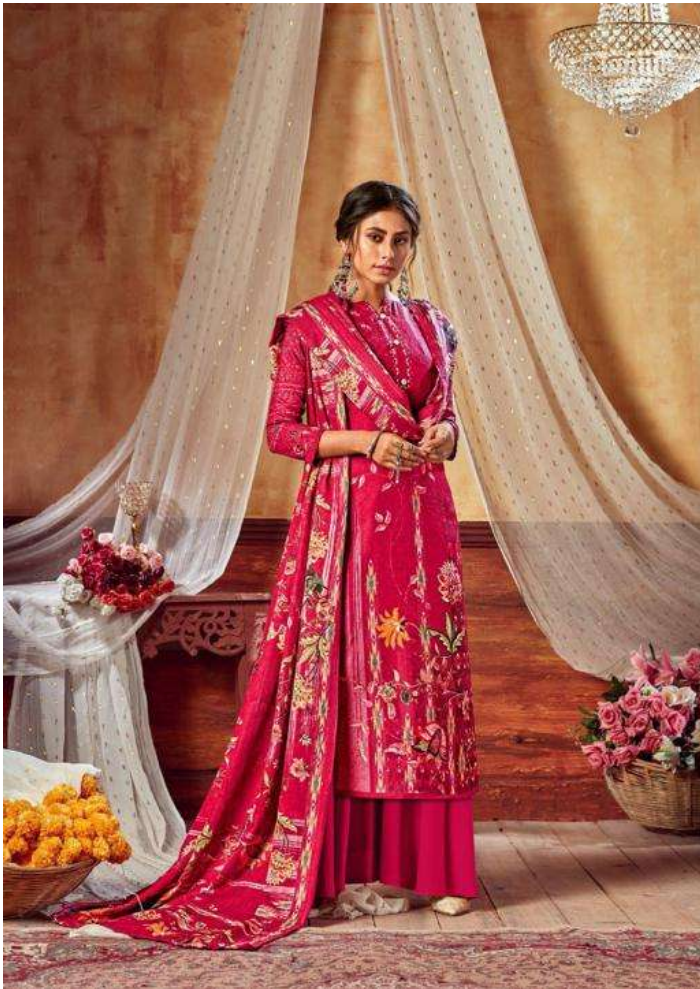

Nand Gopal[®]
(Print)

TAJ
KARACHI COTTON

Nand Gopal[®]
(Print)

TAJ
KARACHI COTTON

Fashion SUNSHINE

Go ahead and treat yourself with exclusive everyday attire brought to you by glossy.

6714

Gorgeous Make your attire truly in the most exciting way with gorgeous designs like below
SUNSHINE

6715

SPARK
Bright

Celebrate each moment
with sparkle and style

6718

Nand Zopal
(Print)

Celebrate
MOMENTS

Go everyday attire brought to you by ZOPAL

6719