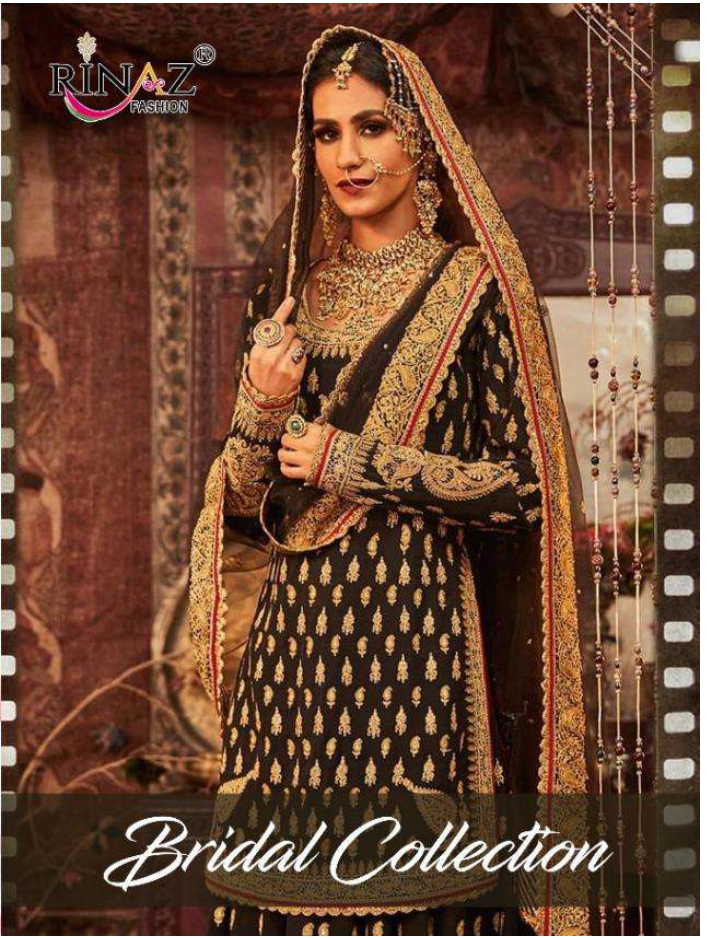

Bridal Collection

email: rinazfashion662@gmail.com

complimentary copy, not for sale

Bridal Collection