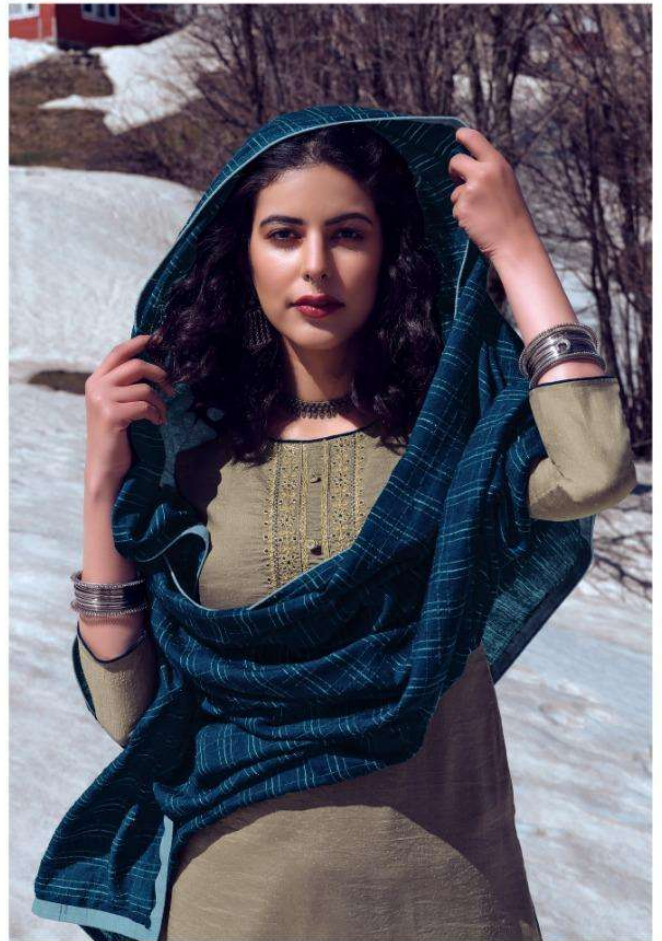

PRESENTING TO YOU OUR NEW CATALOGUE

Tapas_{VOL 2}

FROM NAARI FASHIONS,

TOP

◊◊◊◊◊◊◊◊◊◊

TUSSER SILK WITH CODING WORK

BOTTOM

◊◊◊◊◊◊◊◊◊◊

DULL SANTUN

DUPATTA

◊◊◊◊◊◊◊◊◊◊

CHEKS SILK JAQARD WITH TUSSELS