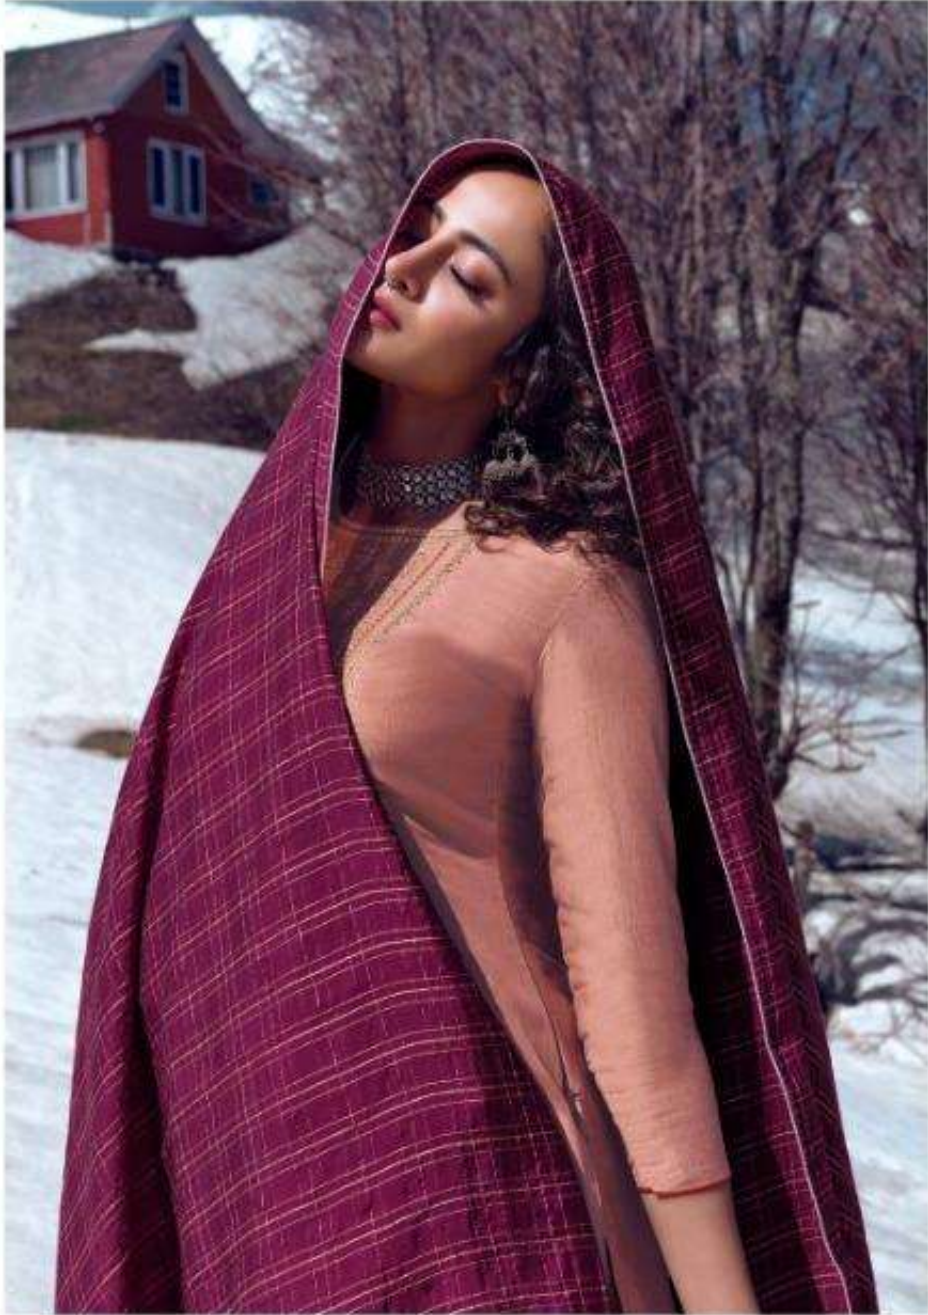

NARI

Tapas
VOL 2