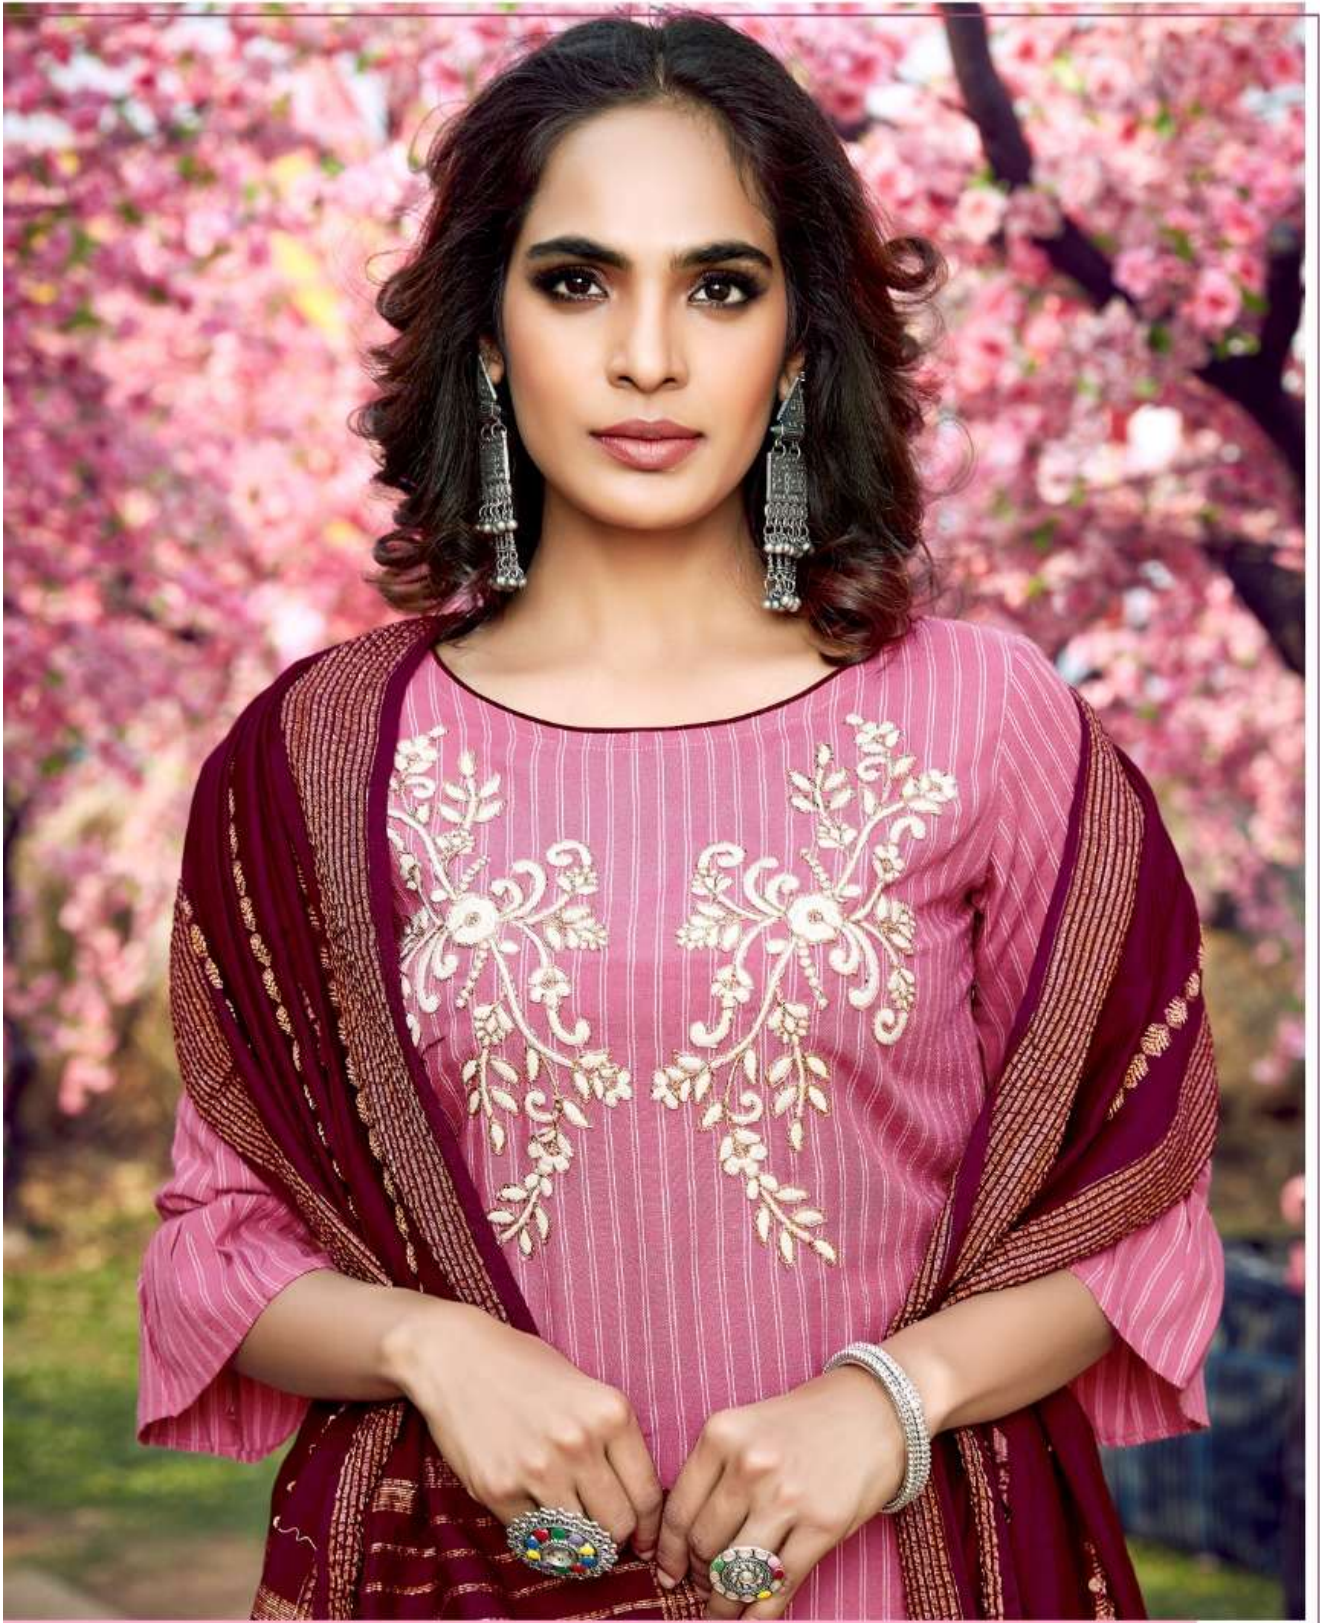

Glamour City

MAJESTIC

APPEAL

FAB®
MANAS

1001

Glamour City

THE FAIRYTALE

FAB®
MANAS
100% Natural Silk, Designer Sarees, Lehngas & Kurtis