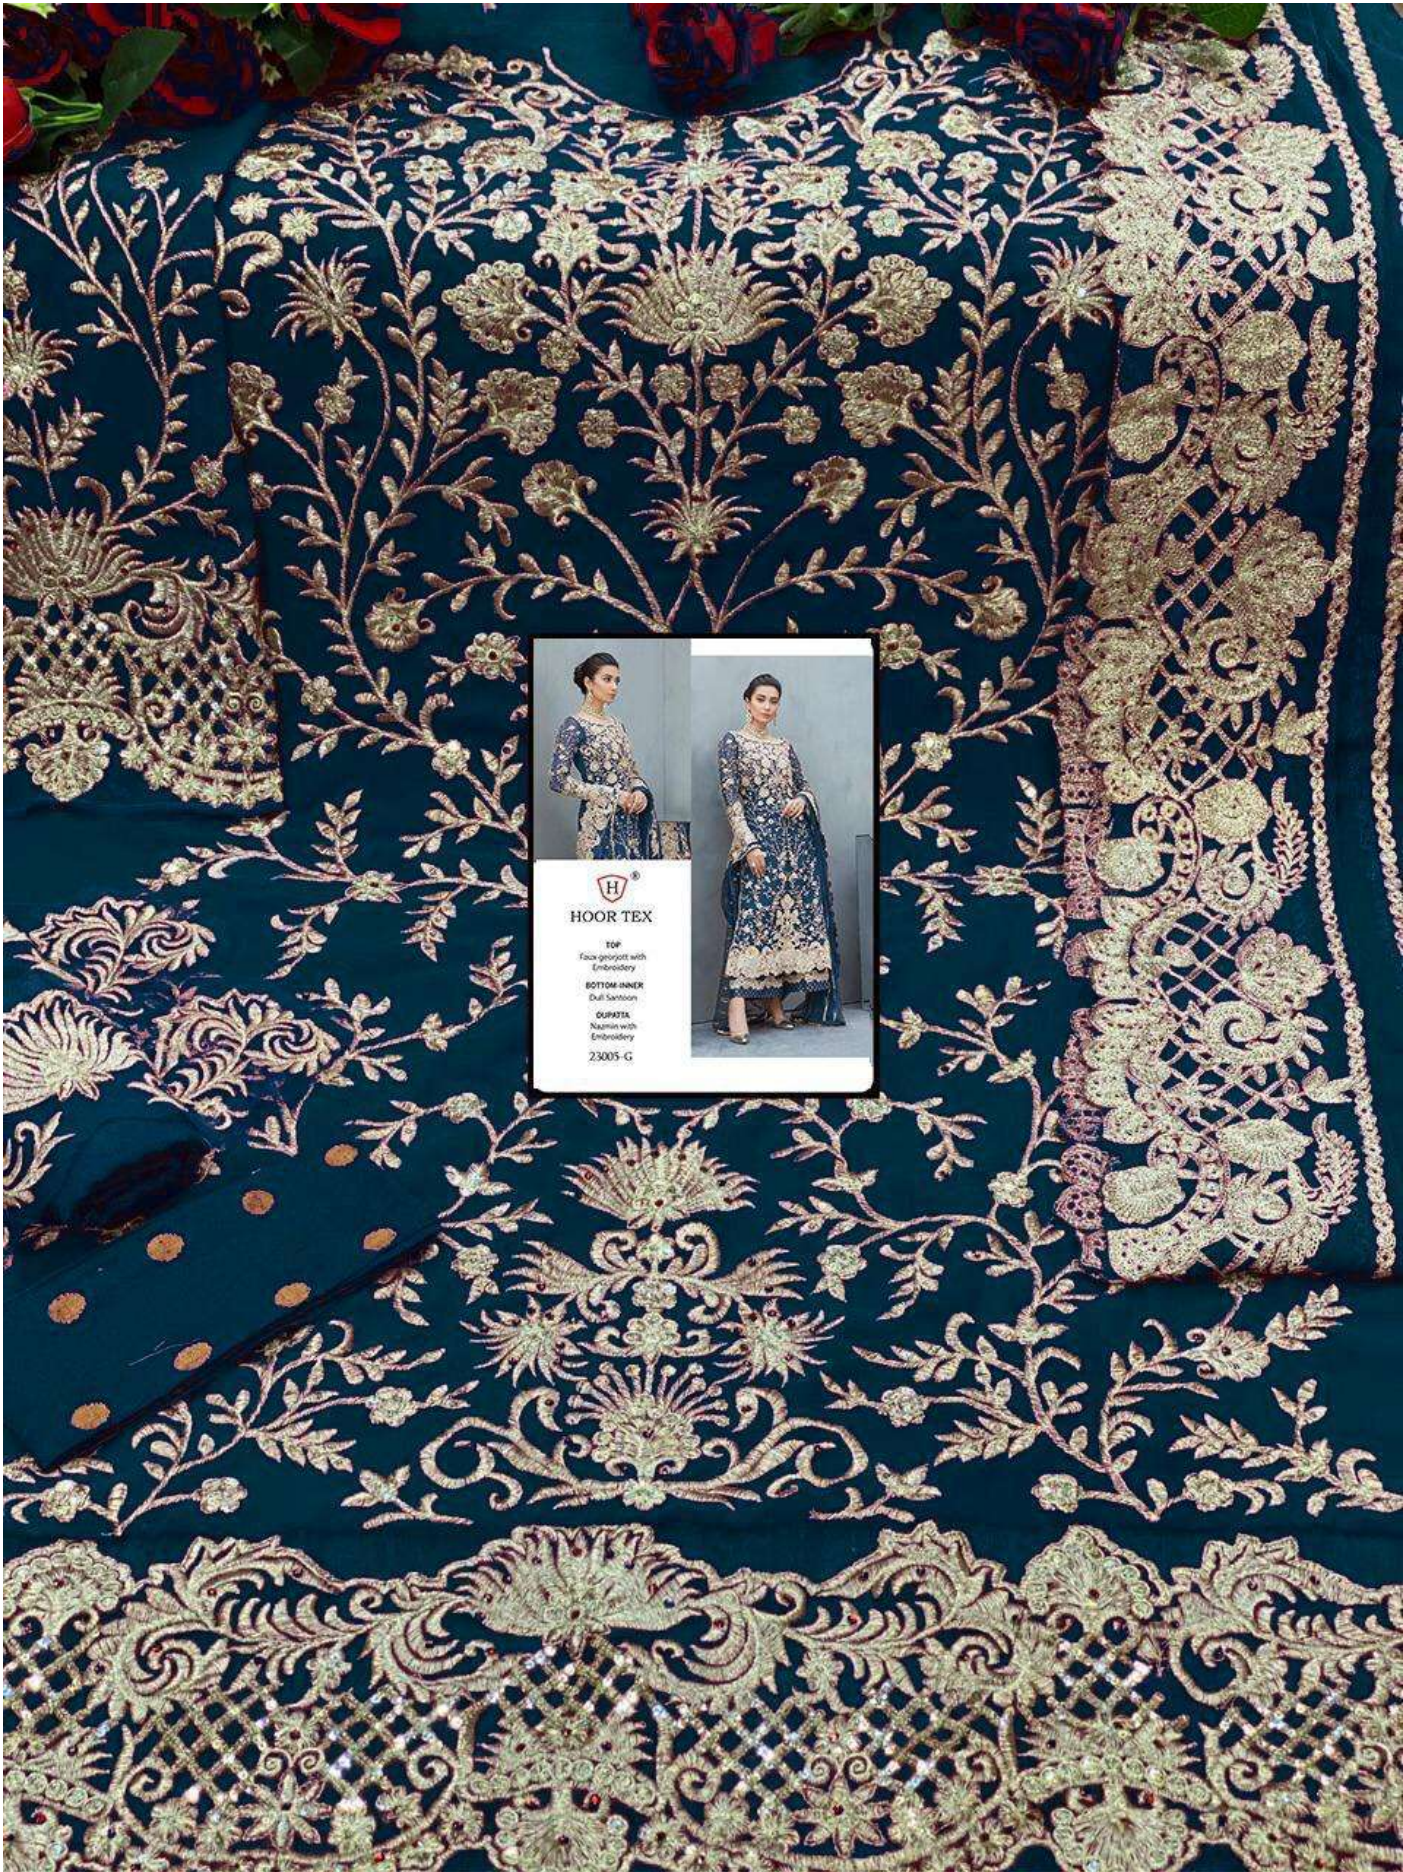

H®
HOOR TEX

TOP
Fabric georgett with
Embroidery

BOTTOM INNER
Dull Satton

OUTER
Napsin with
Embroidery

23005-G