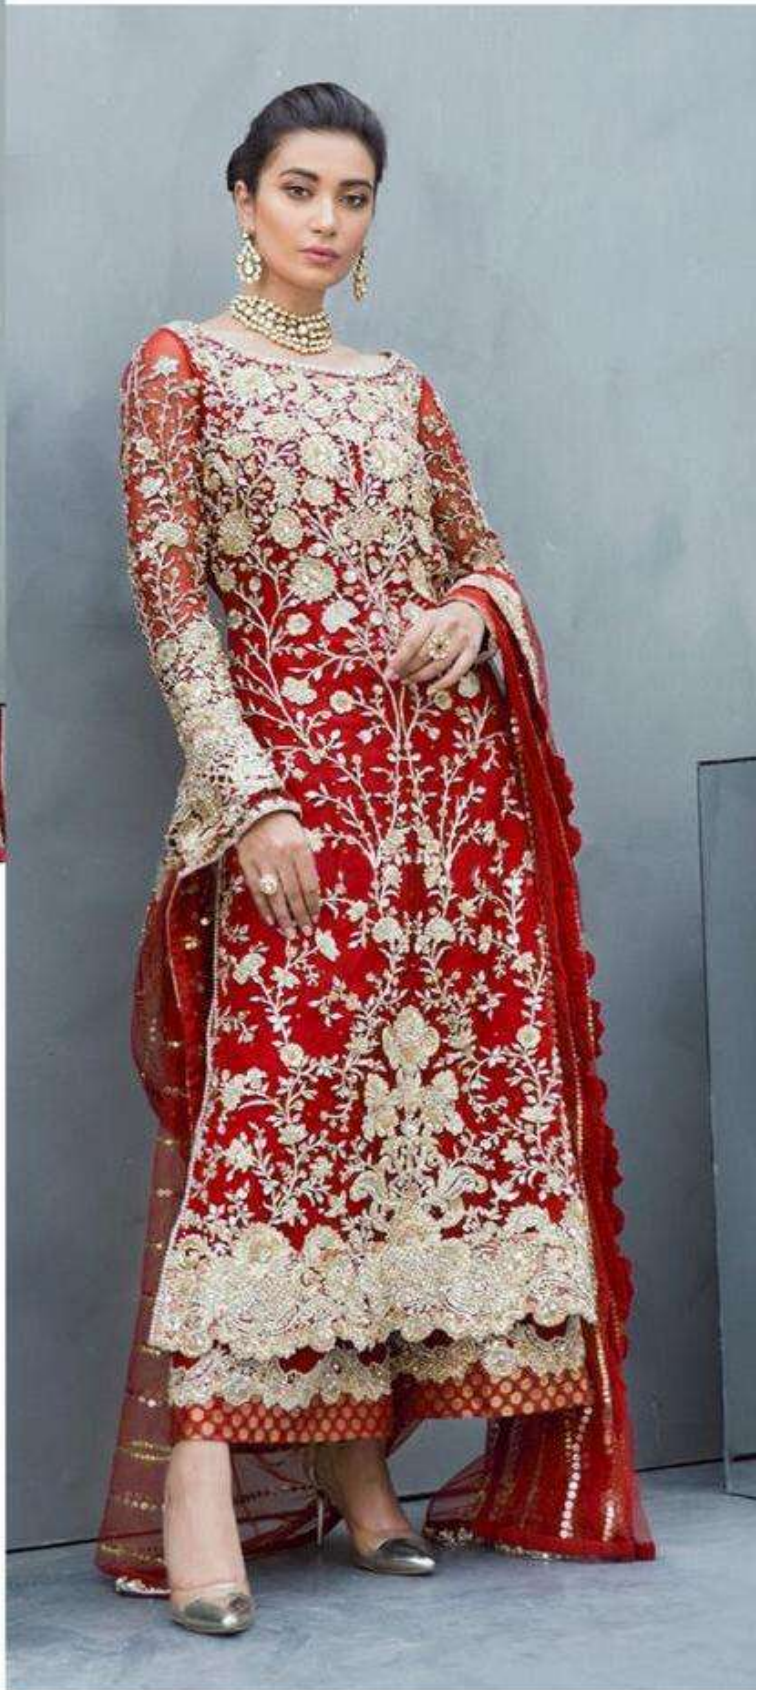

HOOR TEX

TOP

Faux georjott with
Embroidery

BOTTOM-INNER

Dull Santoon

DUPATTA

Nazmin with
Embroidery

23005-E