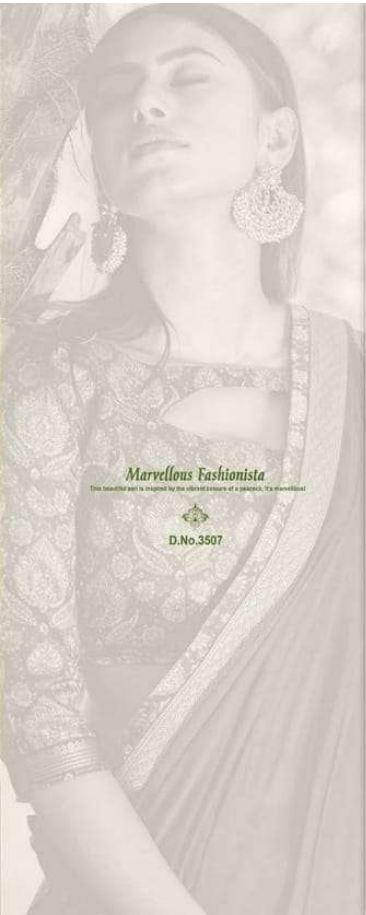

AAYAMI

SAREES

SAKSHI

**AAYAMI**  
SAREES

*Gorgeous Burgundy*

D.No. 3502

*Magnetic Lady*

D.No. 3503

**AAYAMI**  
SAREES

*Look Spectacular*  
This exclusive set has contrasting colours which make it look spectacular.

**D.No.3508**

*Aesthetic Vibes*  
A bright fashion with a beautiful design to give you a perfect ensemble.  
D.No.3514