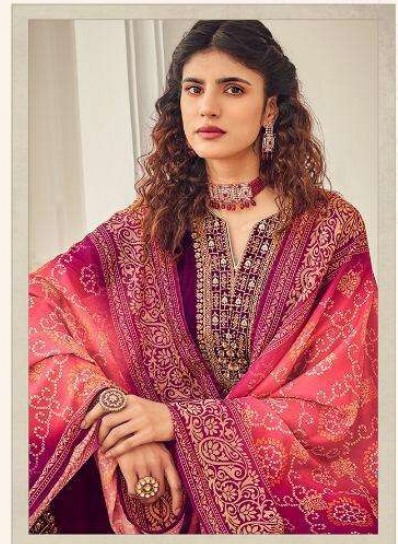

The perfect blend of ethnic and modern style to
lead you spectacular look.

MODERN STYLE
The perfect blend of ethnic and modern style to
level your spectacular look.

1284

 eba[®] lifestyle

1285

CLASSIC TREND
classic trends for your stylish everyday.

1280
FABRIC FORM & FUNCTION

1281

The perfect blend of ethnic and modern style to
find you spectacular look.

1282
GLAMOROUS GIRL

1280

1281

1282

1283