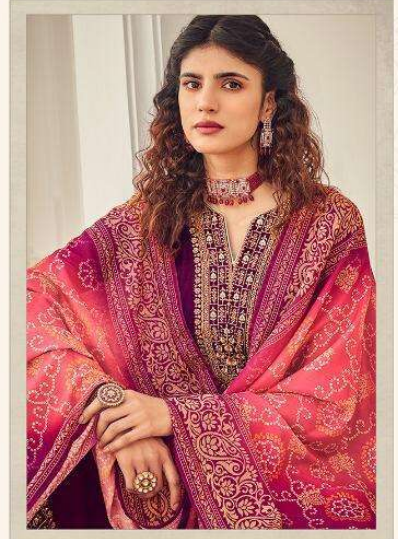

**MODERN STYLE**  
The perfect blend of ethnic and modern style to  
lend your spectacular look.

 eba<sup>®</sup> lifestyle

1285

CLASSIC TREND  
classic trends for your stylish everyday.

1280  
FABRIC FORM & FUNCTION

1281

The perfect blend of ethnic and modern style to  
find you spectacular look.

1282  
GLAMOROUS GIRL

1280

1281

1282

1283

1284