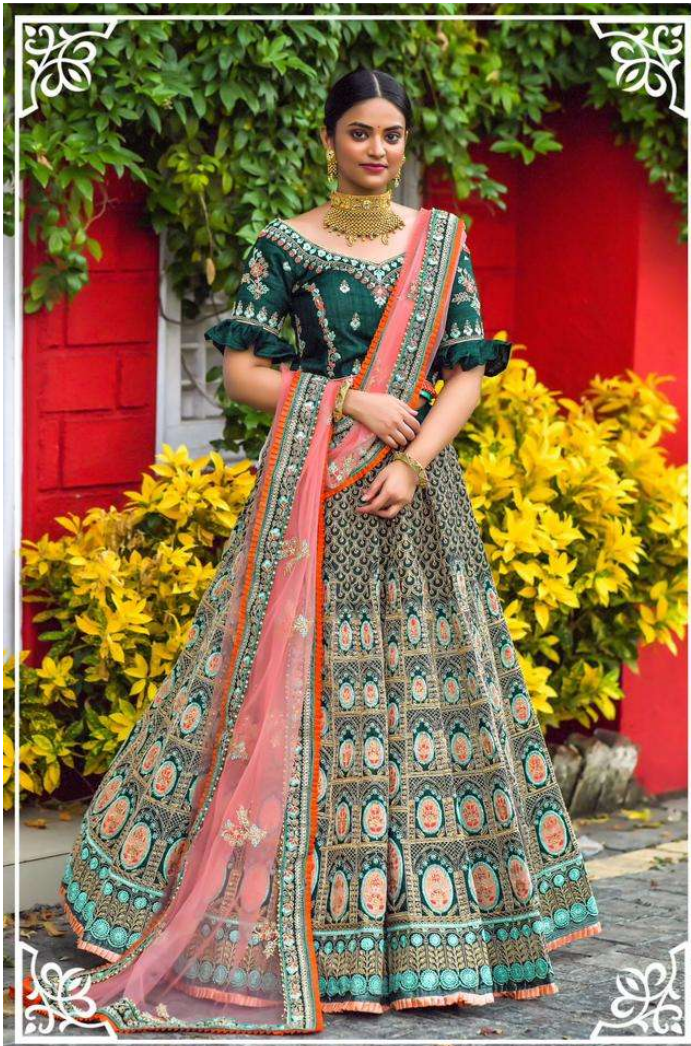

PEAFOWL VOL-77 BRIDAL LEHENGA

| SKU  | FABRIC       |        |              | COLOUR   |              |              | SIZE       | WORK STYLE              | PRICE                   |                               |
|------|--------------|--------|--------------|----------|--------------|--------------|------------|-------------------------|-------------------------|-------------------------------|
|      | LEHENGA      | INNER  | BLOUSE       | DUPATTA  | LEHENGA      | BLOUSE       |            |                         |                         | DUPATTA                       |
| 1141 | ADDA SILK    | cotton | ADDA SILK    | soft net | GOLD         | GOLD         | PINK       | UP TO 42 BUST AND WAIST | RESHAM. ZARI.MIRRORWORK | 3999/-{FLAT}+5%(GST)+SHIPPING |
| 1142 | CHENNAI SILK | cotton | CHENNAI SILK | soft net | RANI         | RANI         | SKY        | UP TO 42 BUST AND WAIST | RESHAM. ZARI.MIRRORWORK | 3999/-{FLAT}+5%(GST)+SHIPPING |
| 1143 | CHENNAI SILK | cotton | CHENNAI SILK | soft net | WHITE        | GREEN        | PINK       | UP TO 42 BUST AND WAIST | RESHAM. ZARI. DORIWORK  | 2699/-{FLAT}+5%(GST)+SHIPPING |
| 1144 | CHENNAI SILK | cotton | CHENNAI SILK | soft net | PEACH        | MAROON       | PEACH      | UP TO 42 BUST AND WAIST | RESHAM. ZARI. DORIWORK  | 2699/-{FLAT}+5%(GST)+SHIPPING |
| 1145 | ADDA SILK    | cotton | ADDA SILK    | soft net | BABY PINK    | BABY PINK    | BABY PINK  | UP TO 42 BUST AND WAIST | RESHAM. ZARI. DORIWORK  | 2699/-{FLAT}+5%(GST)+SHIPPING |
| 1146 | ADDA SILK    | cotton | ADDA SILK    | soft net | GRAY         | GRAY         | GRAY       | UP TO 42 BUST AND WAIST | RESHAM. ZARI. DORIWORK  | 2699/-{FLAT}+5%(GST)+SHIPPING |
| 1147 | CHENNAI SILK | cotton | CHENNAI SILK | soft net | RAMA         | RAMA         | RAMA       | UP TO 42 BUST AND WAIST | RESHAM. ZARI. DORIWORK  | 2699/-{FLAT}+5%(GST)+SHIPPING |
| 1148 | CHENNAI SILK | cotton | CHENNAI SILK | soft net | BOTTAL GREEN | BOTTAL GREEN | DARK PEACH | UP TO 42 BUST AND WAIST | RESHAM. ZARI. DORIWORK  | 2699/-{FLAT}+5%(GST)+SHIPPING |
| 1149 | ADDA SILK    | cotton | ADDA SILK    | soft net | NAVY BLUE    | NAVY BLUE    | PINK       | UP TO 42 BUST AND WAIST | RESHAM. ZARI. DORIWORK  | 2699/-{FLAT}+5%(GST)+SHIPPING |
| 1150 | CHENNAI SILK | cotton | CHENNAI SILK | soft net | SKY          | RANI         | SKY        | UP TO 42 BUST AND WAIST | RESHAM. ZARI. DORIWORK  | 2699/-{FLAT}+5%(GST)+SHIPPING |