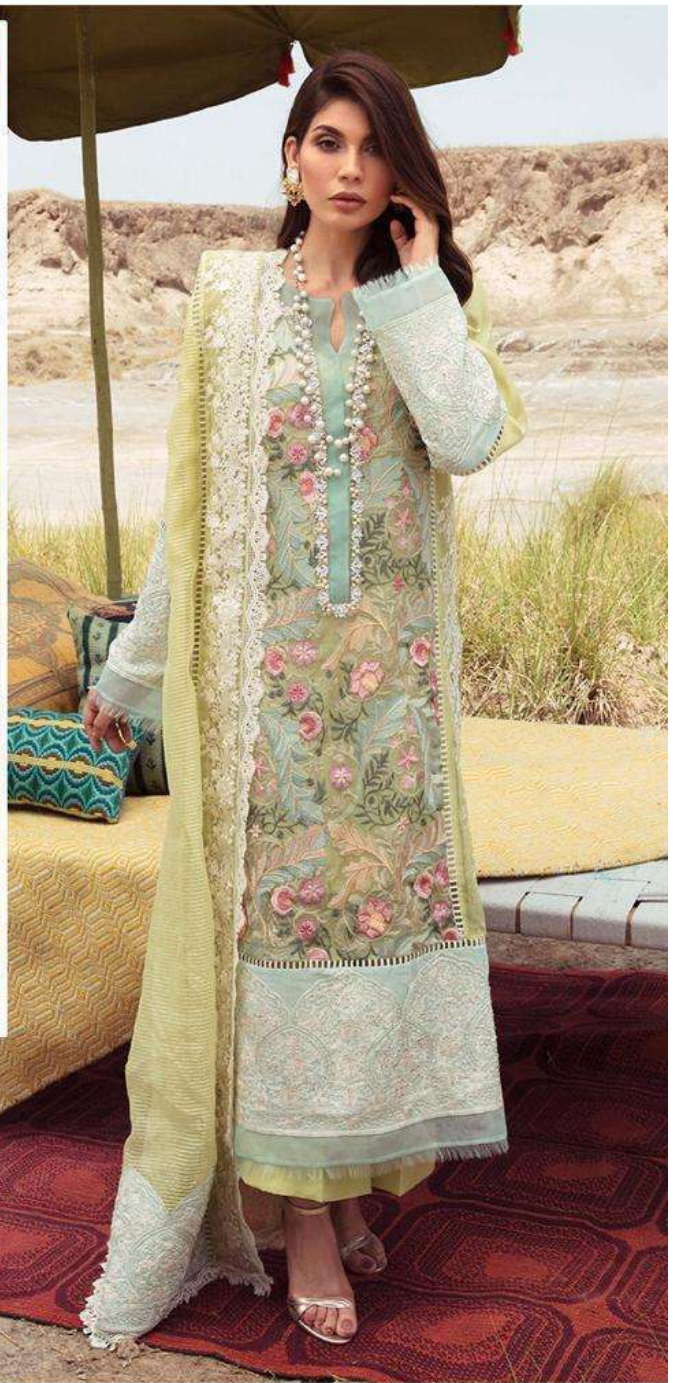

WASHING INTRUCTIONS

DO NOT USE ANY TYPE OF BLEACH OR STAIN REMOVING CHEMICALS
BEFORE CUTTING / STITCHING, FABRIC SHOULD BE SOAKED IN WATER
(ALL COMPONENTS SEPARATELY) FOR 15 MINUTES
DO NOT KEEP WET FABRIC IN TWISTED FROM IN ORDER TO AVOID COPY MARKS |
WASH COLOURED AND WHITE FABRICS SEPARATELY
IRON CLOTHES AT MODERATE TEMPERATURE | DO NOT DRY FABRIC IN DIRECT SUNLIGHT
(EXTRA LACES, HANGINGS AND ACCESSORIES ARE NOT INDUDED)

Rosemeen®

C
CRIMSON
Lawn COLLECTION

D.NO.40002