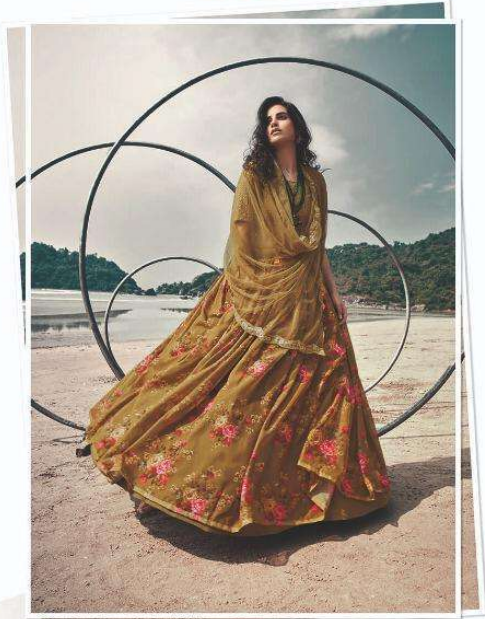

ARYA DESIGNS

◆ 5307 ◆