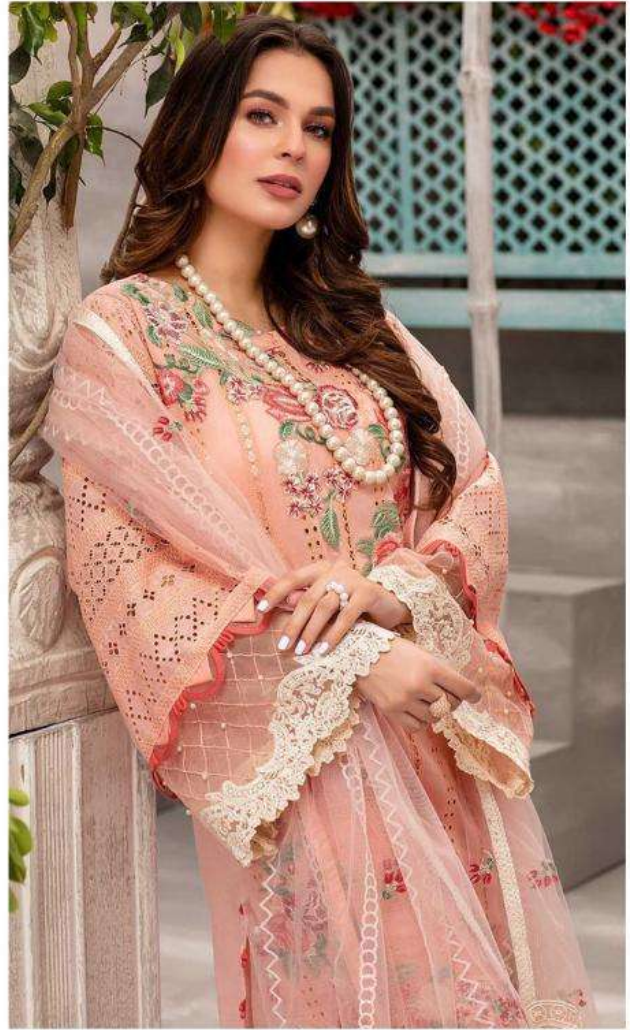

Fepic®

WASHING INTRUCTIONS

DO NOT USE ANY TYPE OF BLEACH OR STAIN REMOVING CHEMICALS
BEFORE CUTTING / STITCHING, FABRIC SHOULD BE SOAKED BE SOAKED IN WATER
(ALL COMPONENTS SEPARATELY) FOR 15 MINUTES
DO NOT KEEP WET FABRIC IN TWISTED FROM IN ORDER TO AVOID COPY MARKS |
WASH COLOURED AND WHITE FABRICS SEPARATELY
IRON CLOTHES AT MODERATE TEMPERATURE | DO NOT DRY FABRIC IN DIRECT SUNLIGHT
(EXTRA LACES, HANGINGS AND ACCESSORIES ARE NOT INDUDED)

D-5126

ADAN'S LIBAS
Lawn Collection