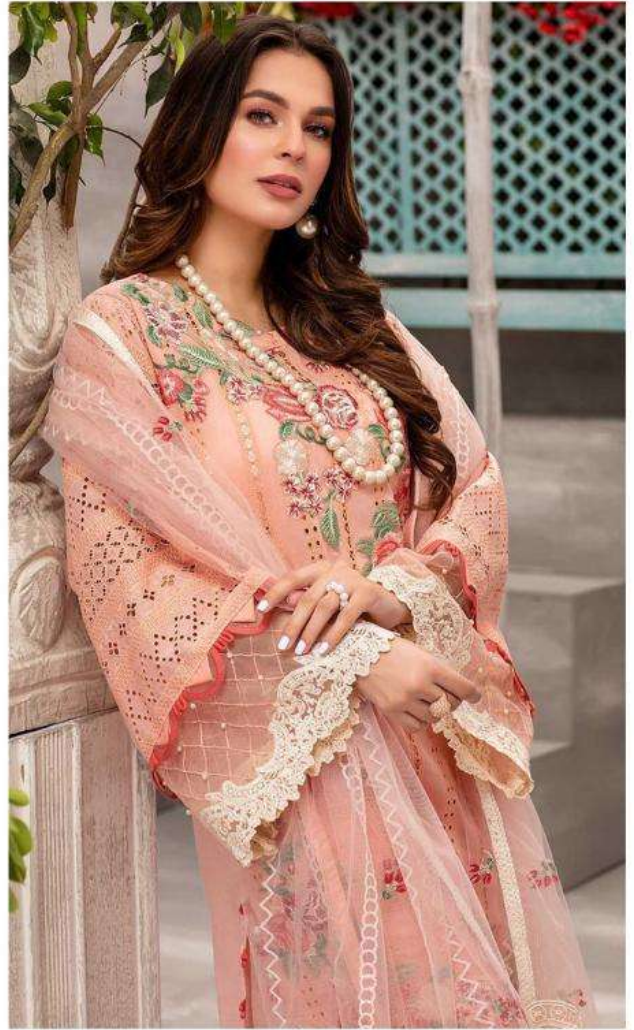

Fepic®

WASHING INTRUCTIONS

DO NOT USE ANY TYPE OF BLEACH OR STAIN REMOVING CHEMICALS
BEFORE CUTTING / STITCHING, FABRIC SHOULD BE SOAKED BE SOAKED IN WATER
(ALL COMPONENTS SEPARATELY) FOR 15 MINUTES
DO NOT KEEP WET FABRIC IN TWISTED FROM IN ORDER TO AVOID COPY MARKS |
WASH COLOURED AND WHITE FABRICS SEPARATELY
IRON CLOTHES AT MODERATE TEMPERATURE | DO NOT DRY FABRIC IN DIRECT SUNLIGHT
(EXTRA LACES, HANGINGS AND ACCESSORIES ARE NOT INDUDED)

D-5126

ADAN'S LIBAS
Lawn Collection