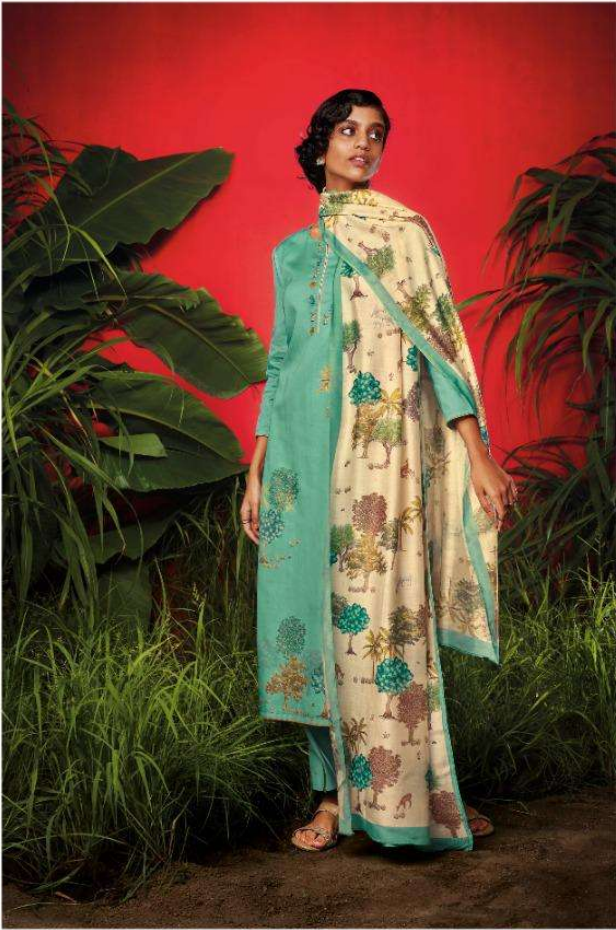

Gange

WAD

PRODUCT NAME	VAD
D.NO.	C0708 TO C0713
DESCRIPTION	TOP PREMIUM COTTON SATIN PRINTED WITH EMBROIDERY BOTTOM COTTON SOLID DUPATTA FINEST BEMBERG LAWN PRINTED
HSN CODE	520851
WHOLESALE PRICE	1570/- EACH+GST(EXTRA)

Gange

WAD

Ganga® / C0709

C0708

C0709

C0710

C0711

C0712