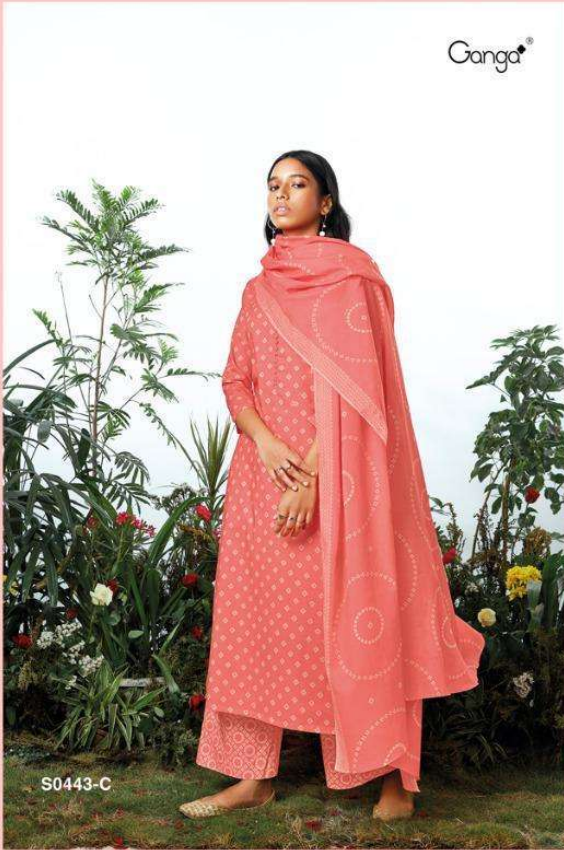

Ganga®

S0443-C

Ganga®

S0443-C

PRODUCT NAME	<b>MELODY</b>
D.NO.	S0443
DESCRIPTION	<b>TOP</b> SUPER COTTON PRINTED  <b>BOTTOM</b> SUPER COTTON PRINTED  <b>DUPATTA</b> FINEST MAL COTTON PRINTED
HSN CODE	<b>520851</b>
PRICE	<b>955/- EACH+GST(EXTRA)</b>