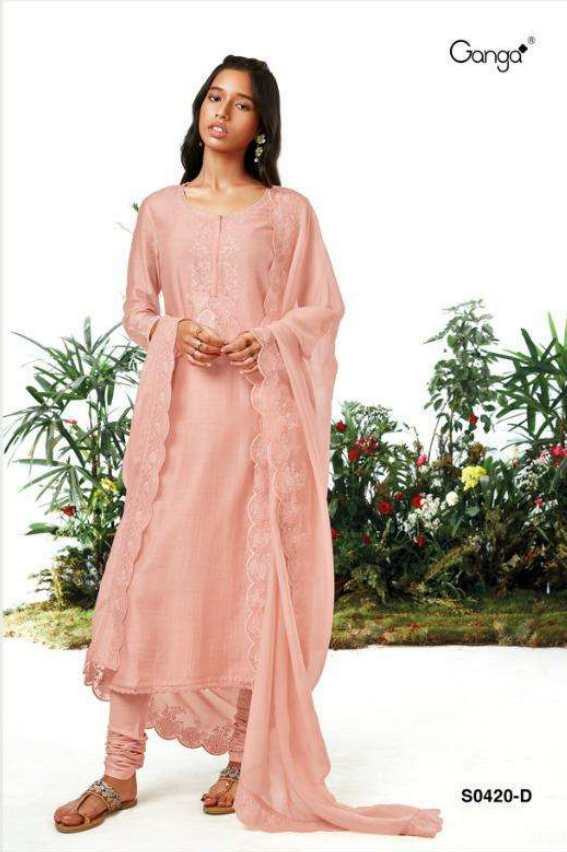

Ganga®

S0420-D

Ganga®

S0420-D

PRODUCT NAME	LYLA
D.NO.	S0420
DESCRIPTION	<p>TOP BEMBERG SILK SOLID WITH HEAVY EMBROIDERY</p> <p>BOTTOM PREMIUM SATIN SOLID</p> <p>DUPATTA BEMBERG ORGANZA WITH HEAVY EMBROIDERY</p>
HSN CODE	540834
WHOLESALE PRICE	2090/- EACH+GST(EXTRA)