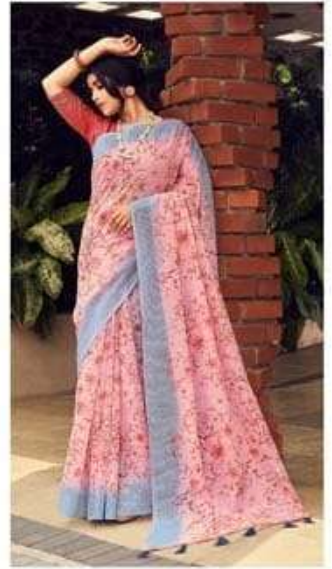

LIFESTYLE[®]
SILK & SAREES

वसुंधरा
(VASUNDHARA)
COTTON

LIFESTYLE[®]
SILK & SAREES

74662

74661

74662

74663

74664